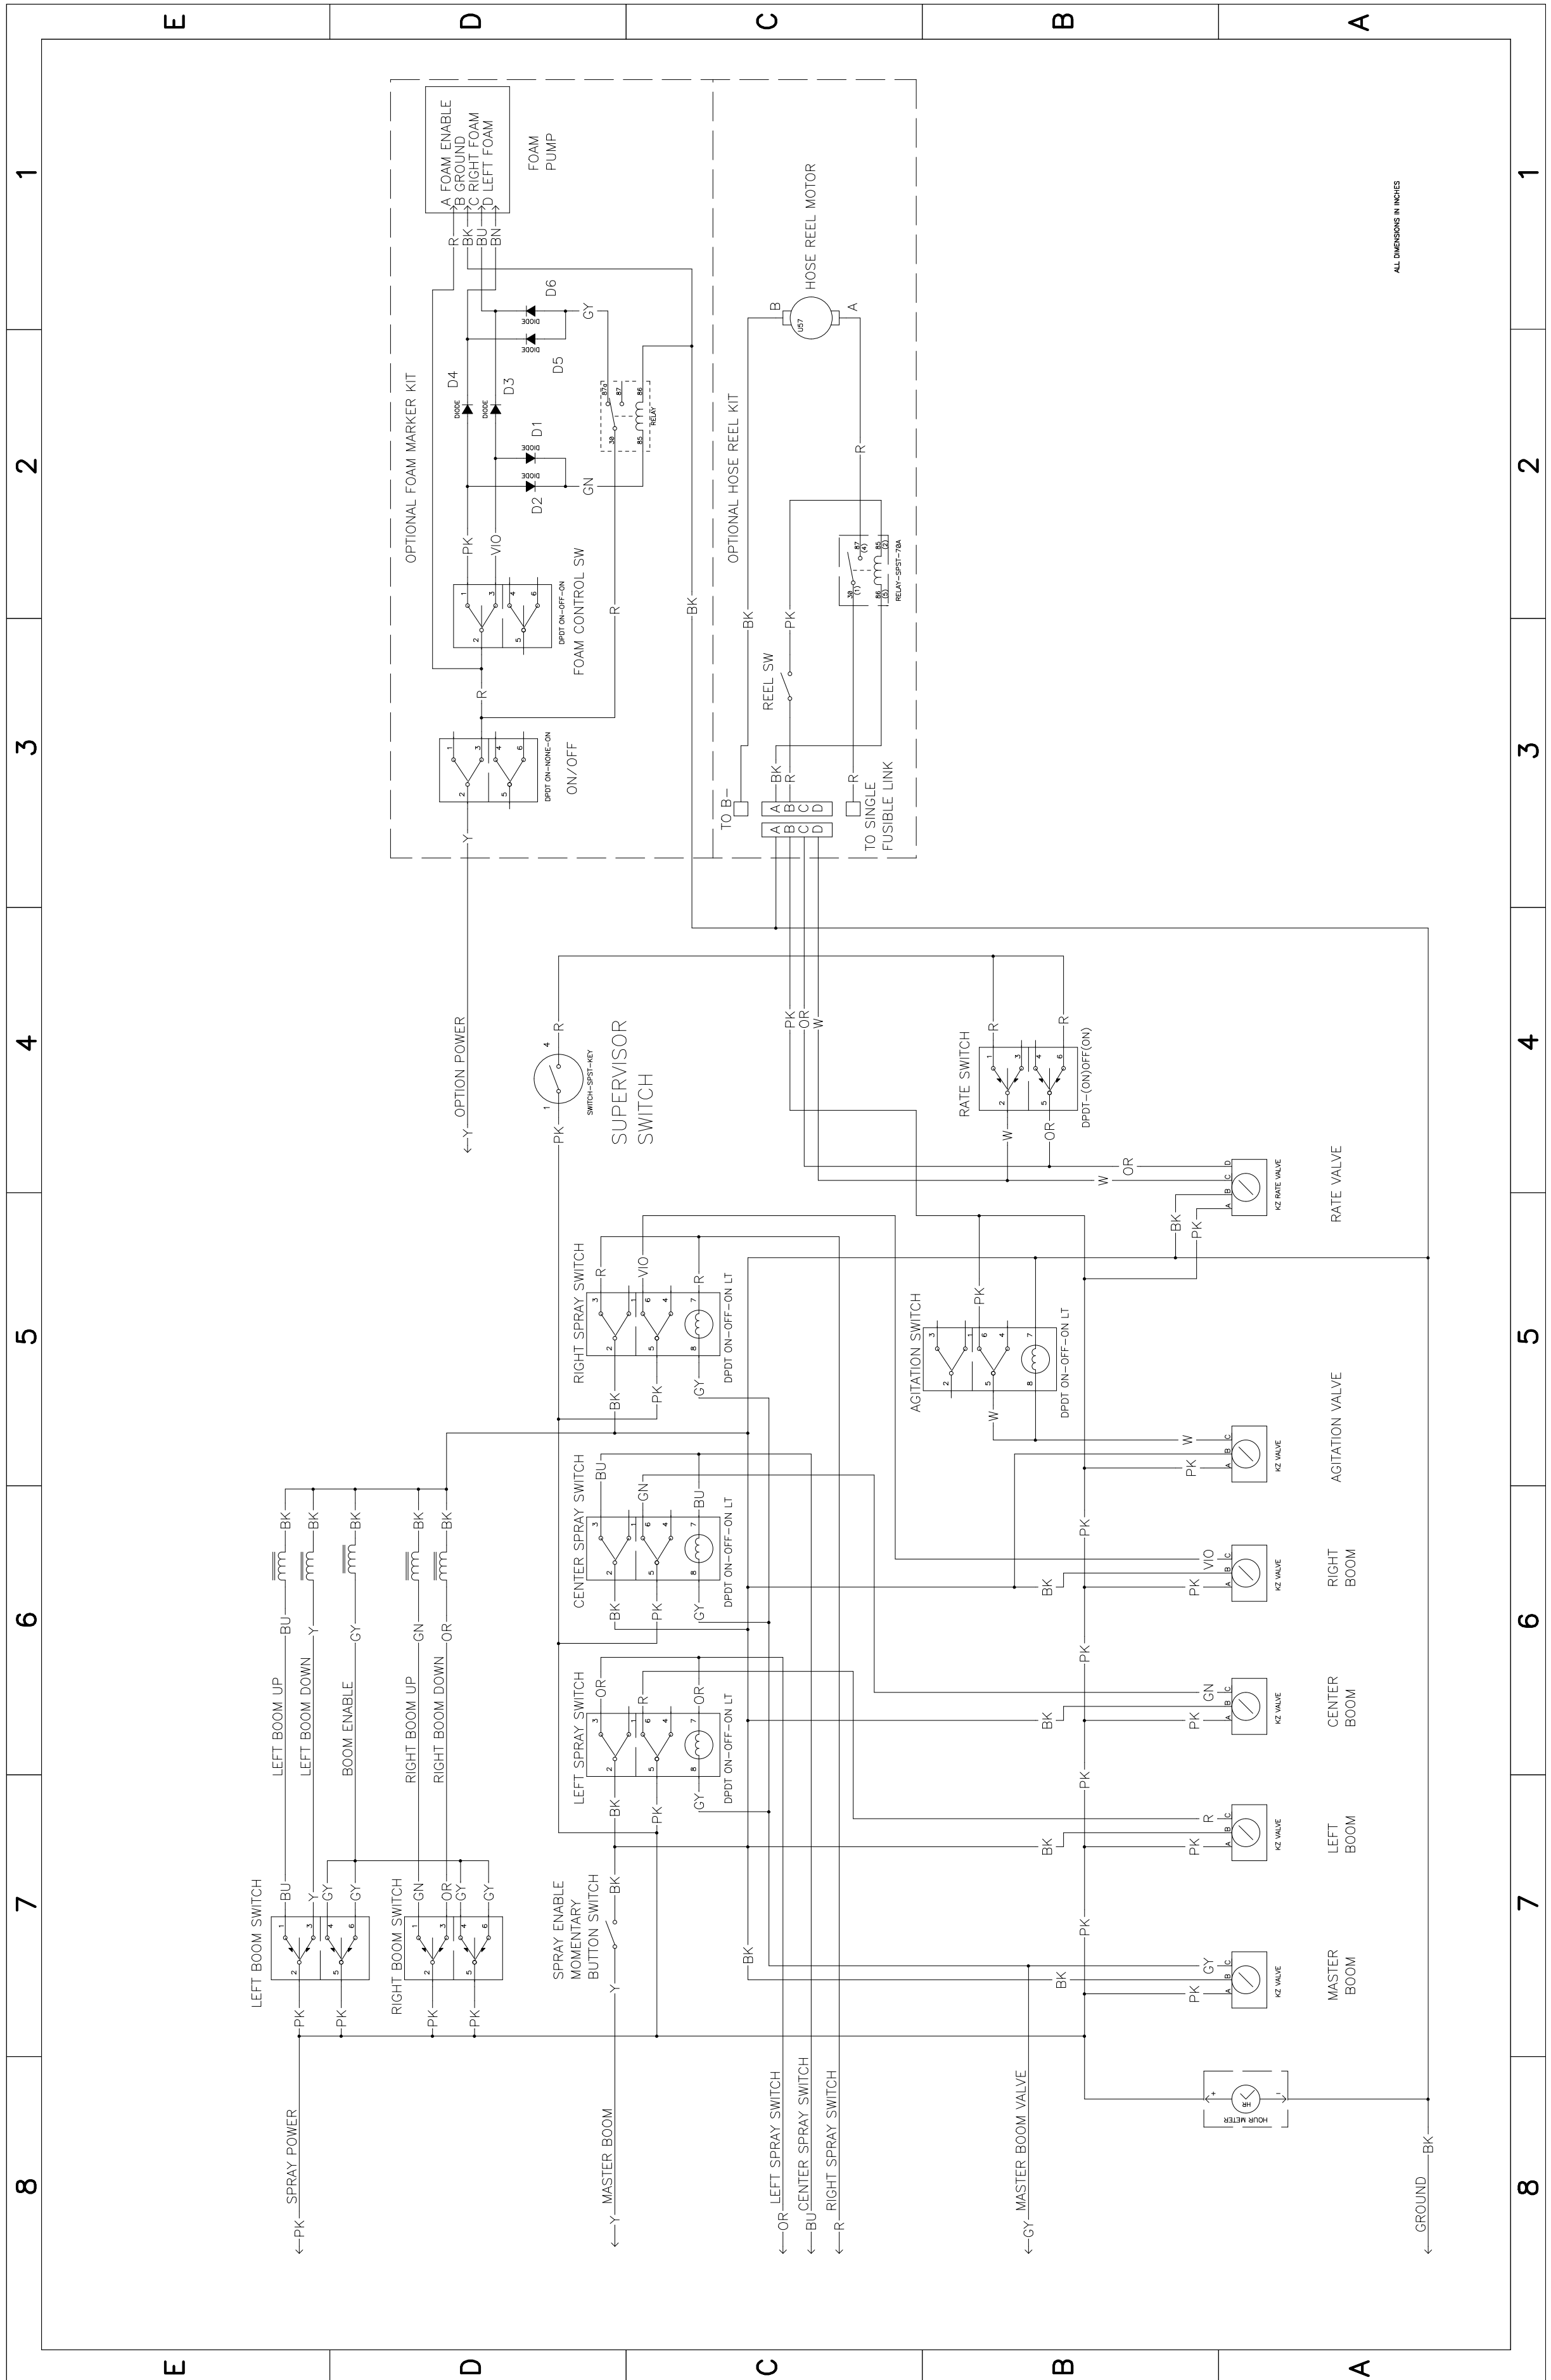

# Multi Pro® 1750 Turf Sprayer

Model No. 41188—Serial No. 31500001 and Up

Model No. 41188  
122-0430 Rev A  
1 of 2

G033846

G033847