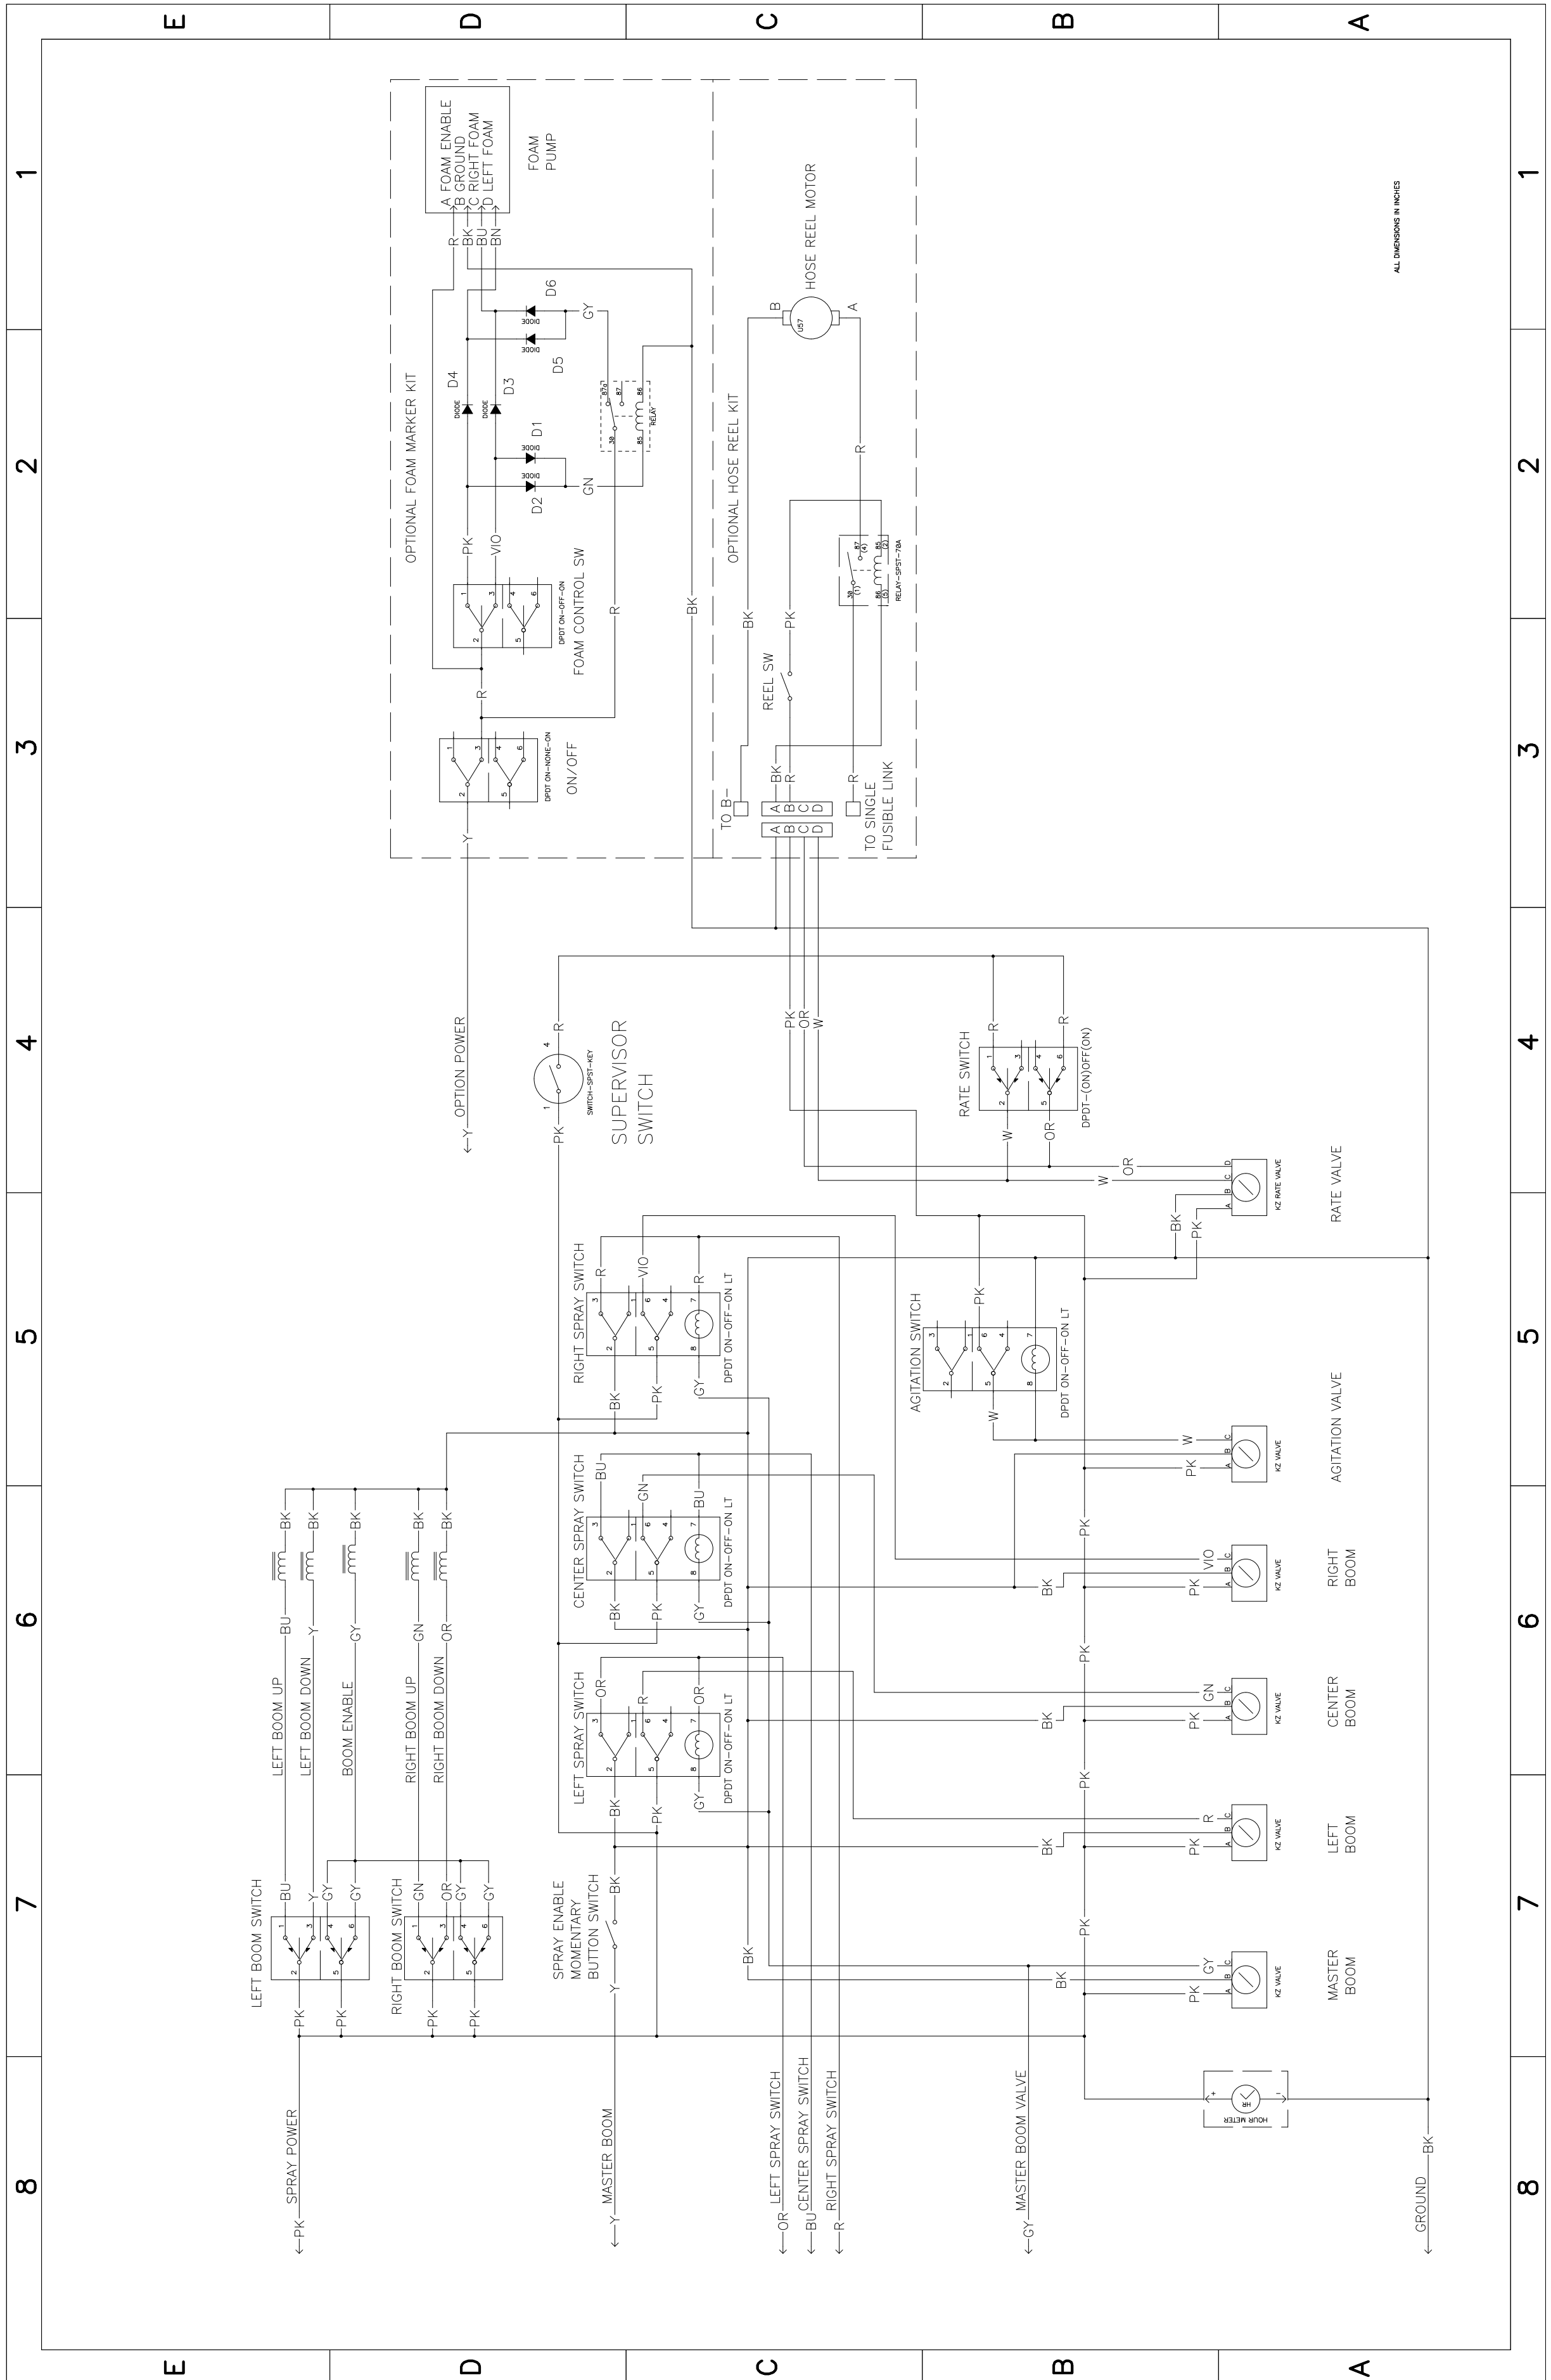

Multi Pro® 1750 Turf Sprayer
Model No. 41188—Serial No. 31500001 and Up

Model No. 41188
122-0430 Rev A
1 of 2

G033846

G033847