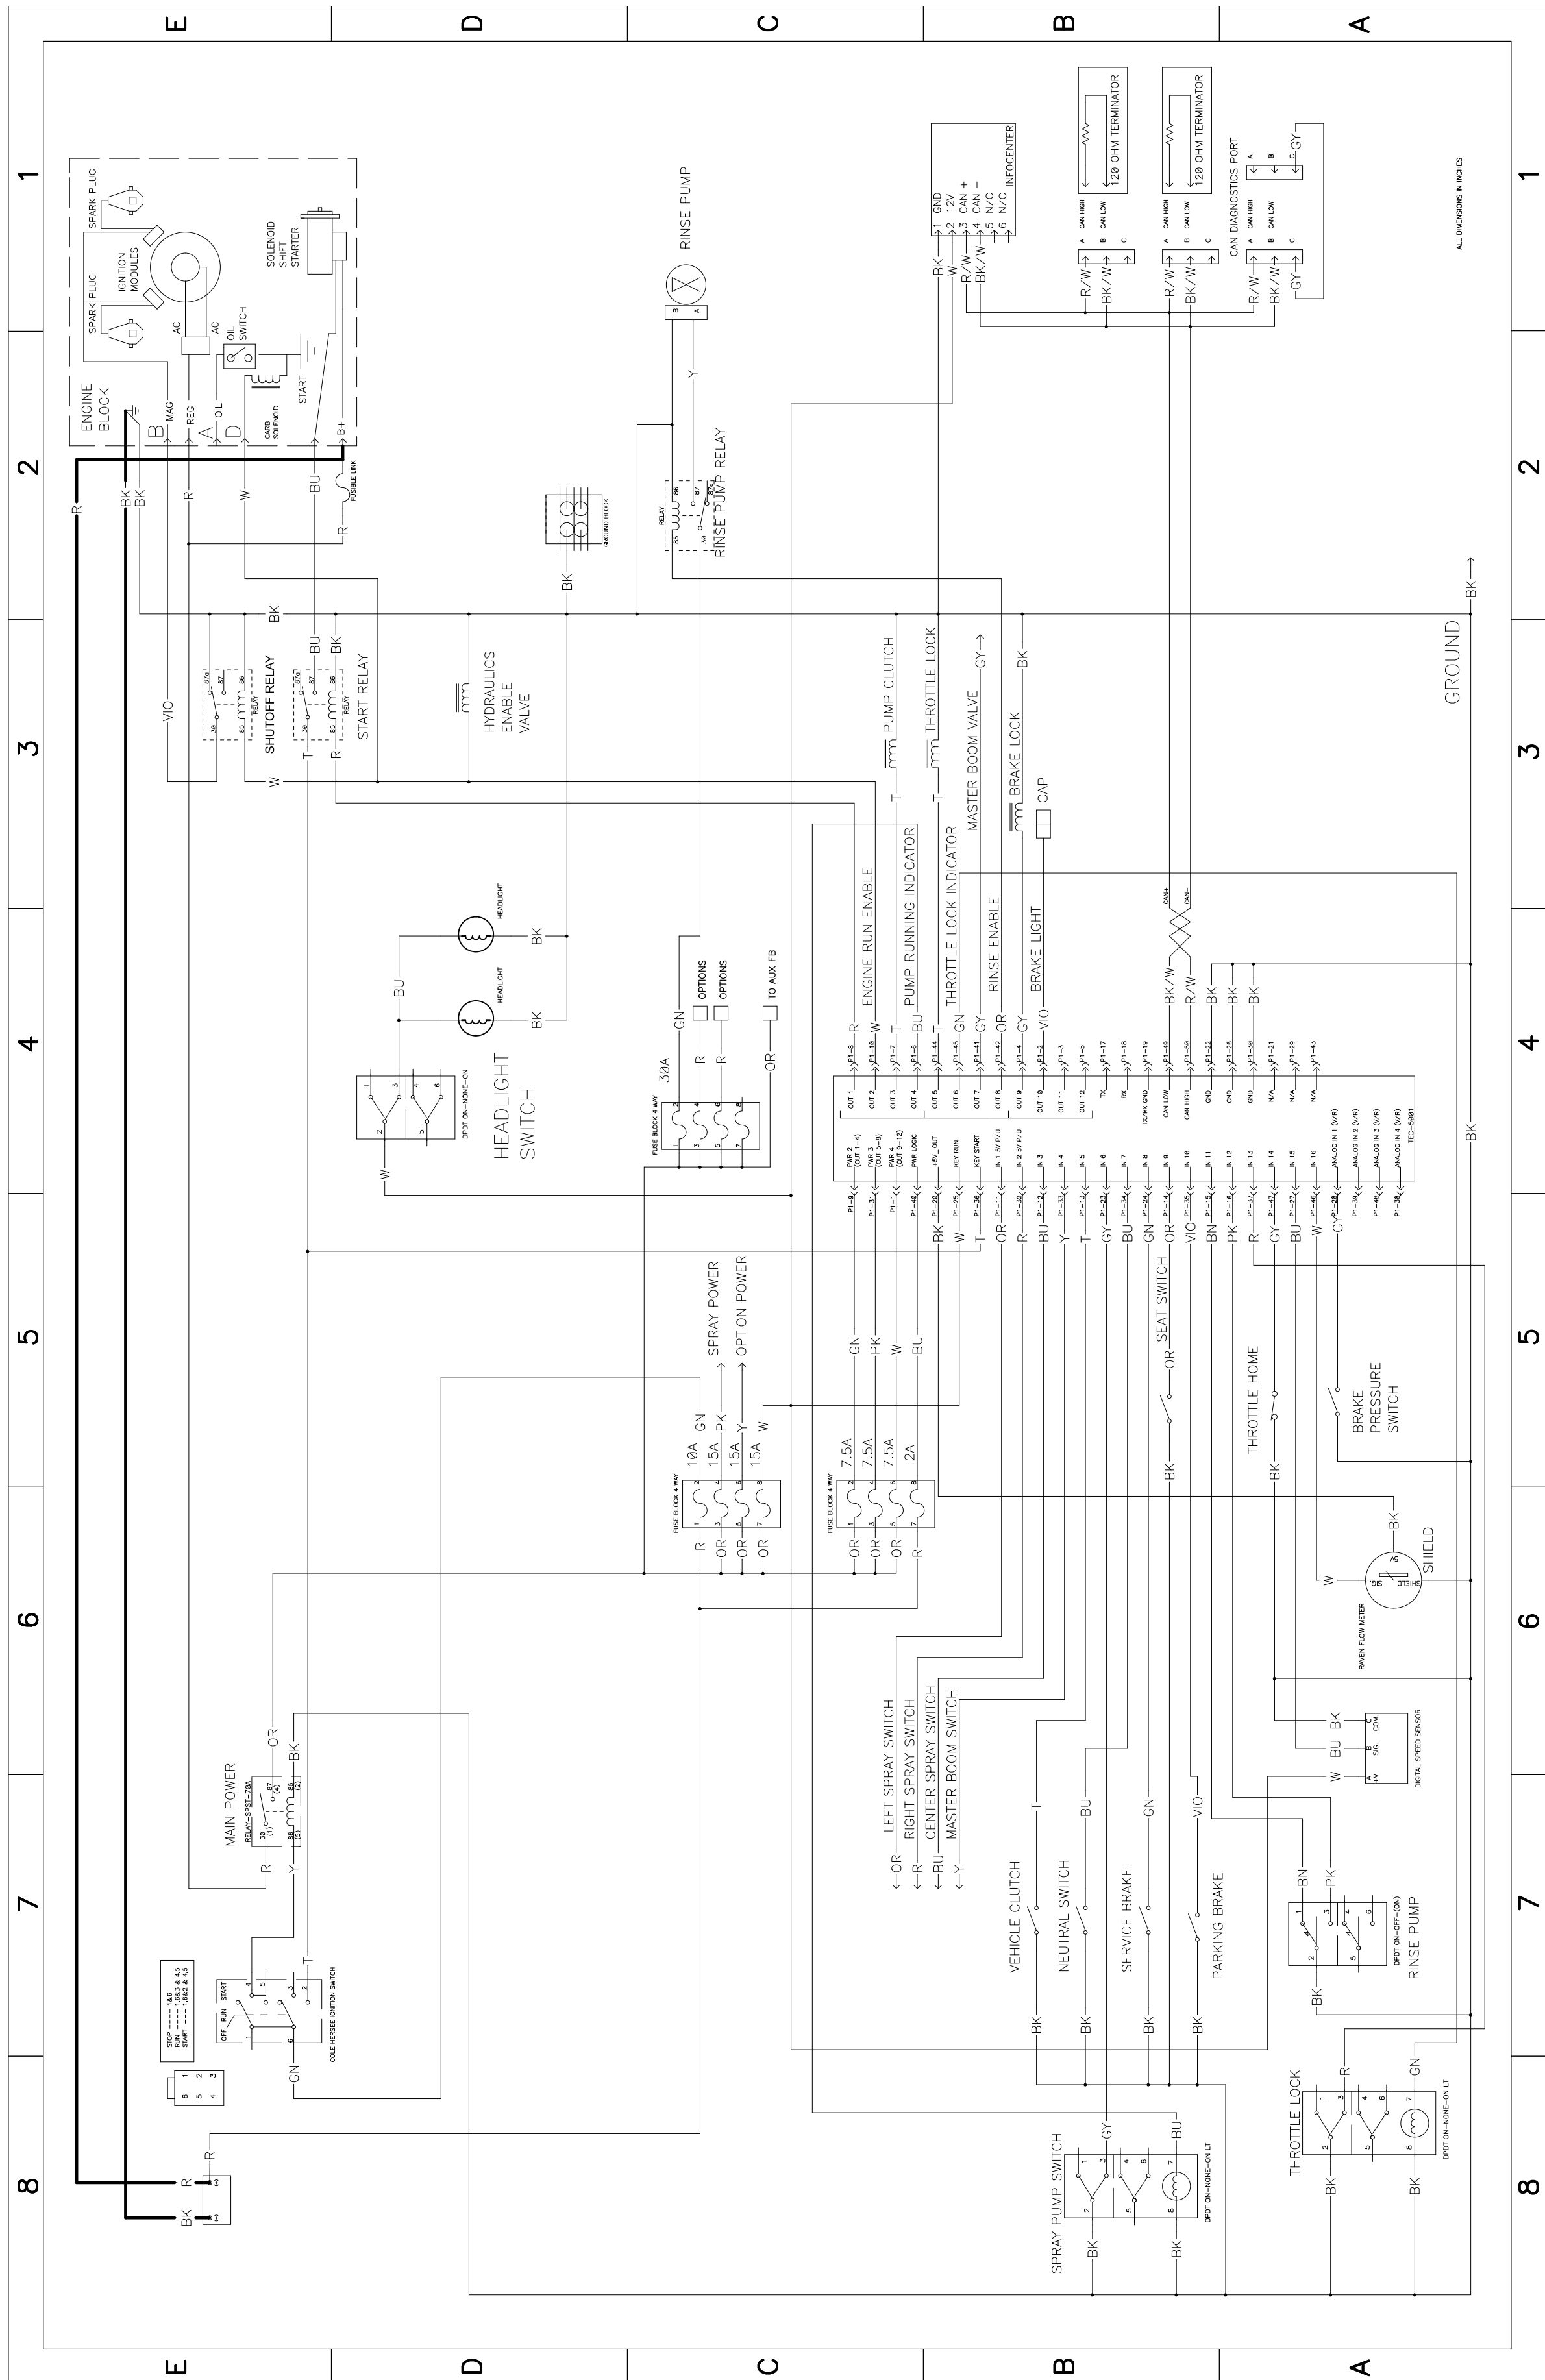

Multi Pro® 1750 Turf Sprayer
Model No. 41188—Serial No. 31500001 and Up

Model No. 41188
122-0430 Rev A
1 of 2

G033846

G033847