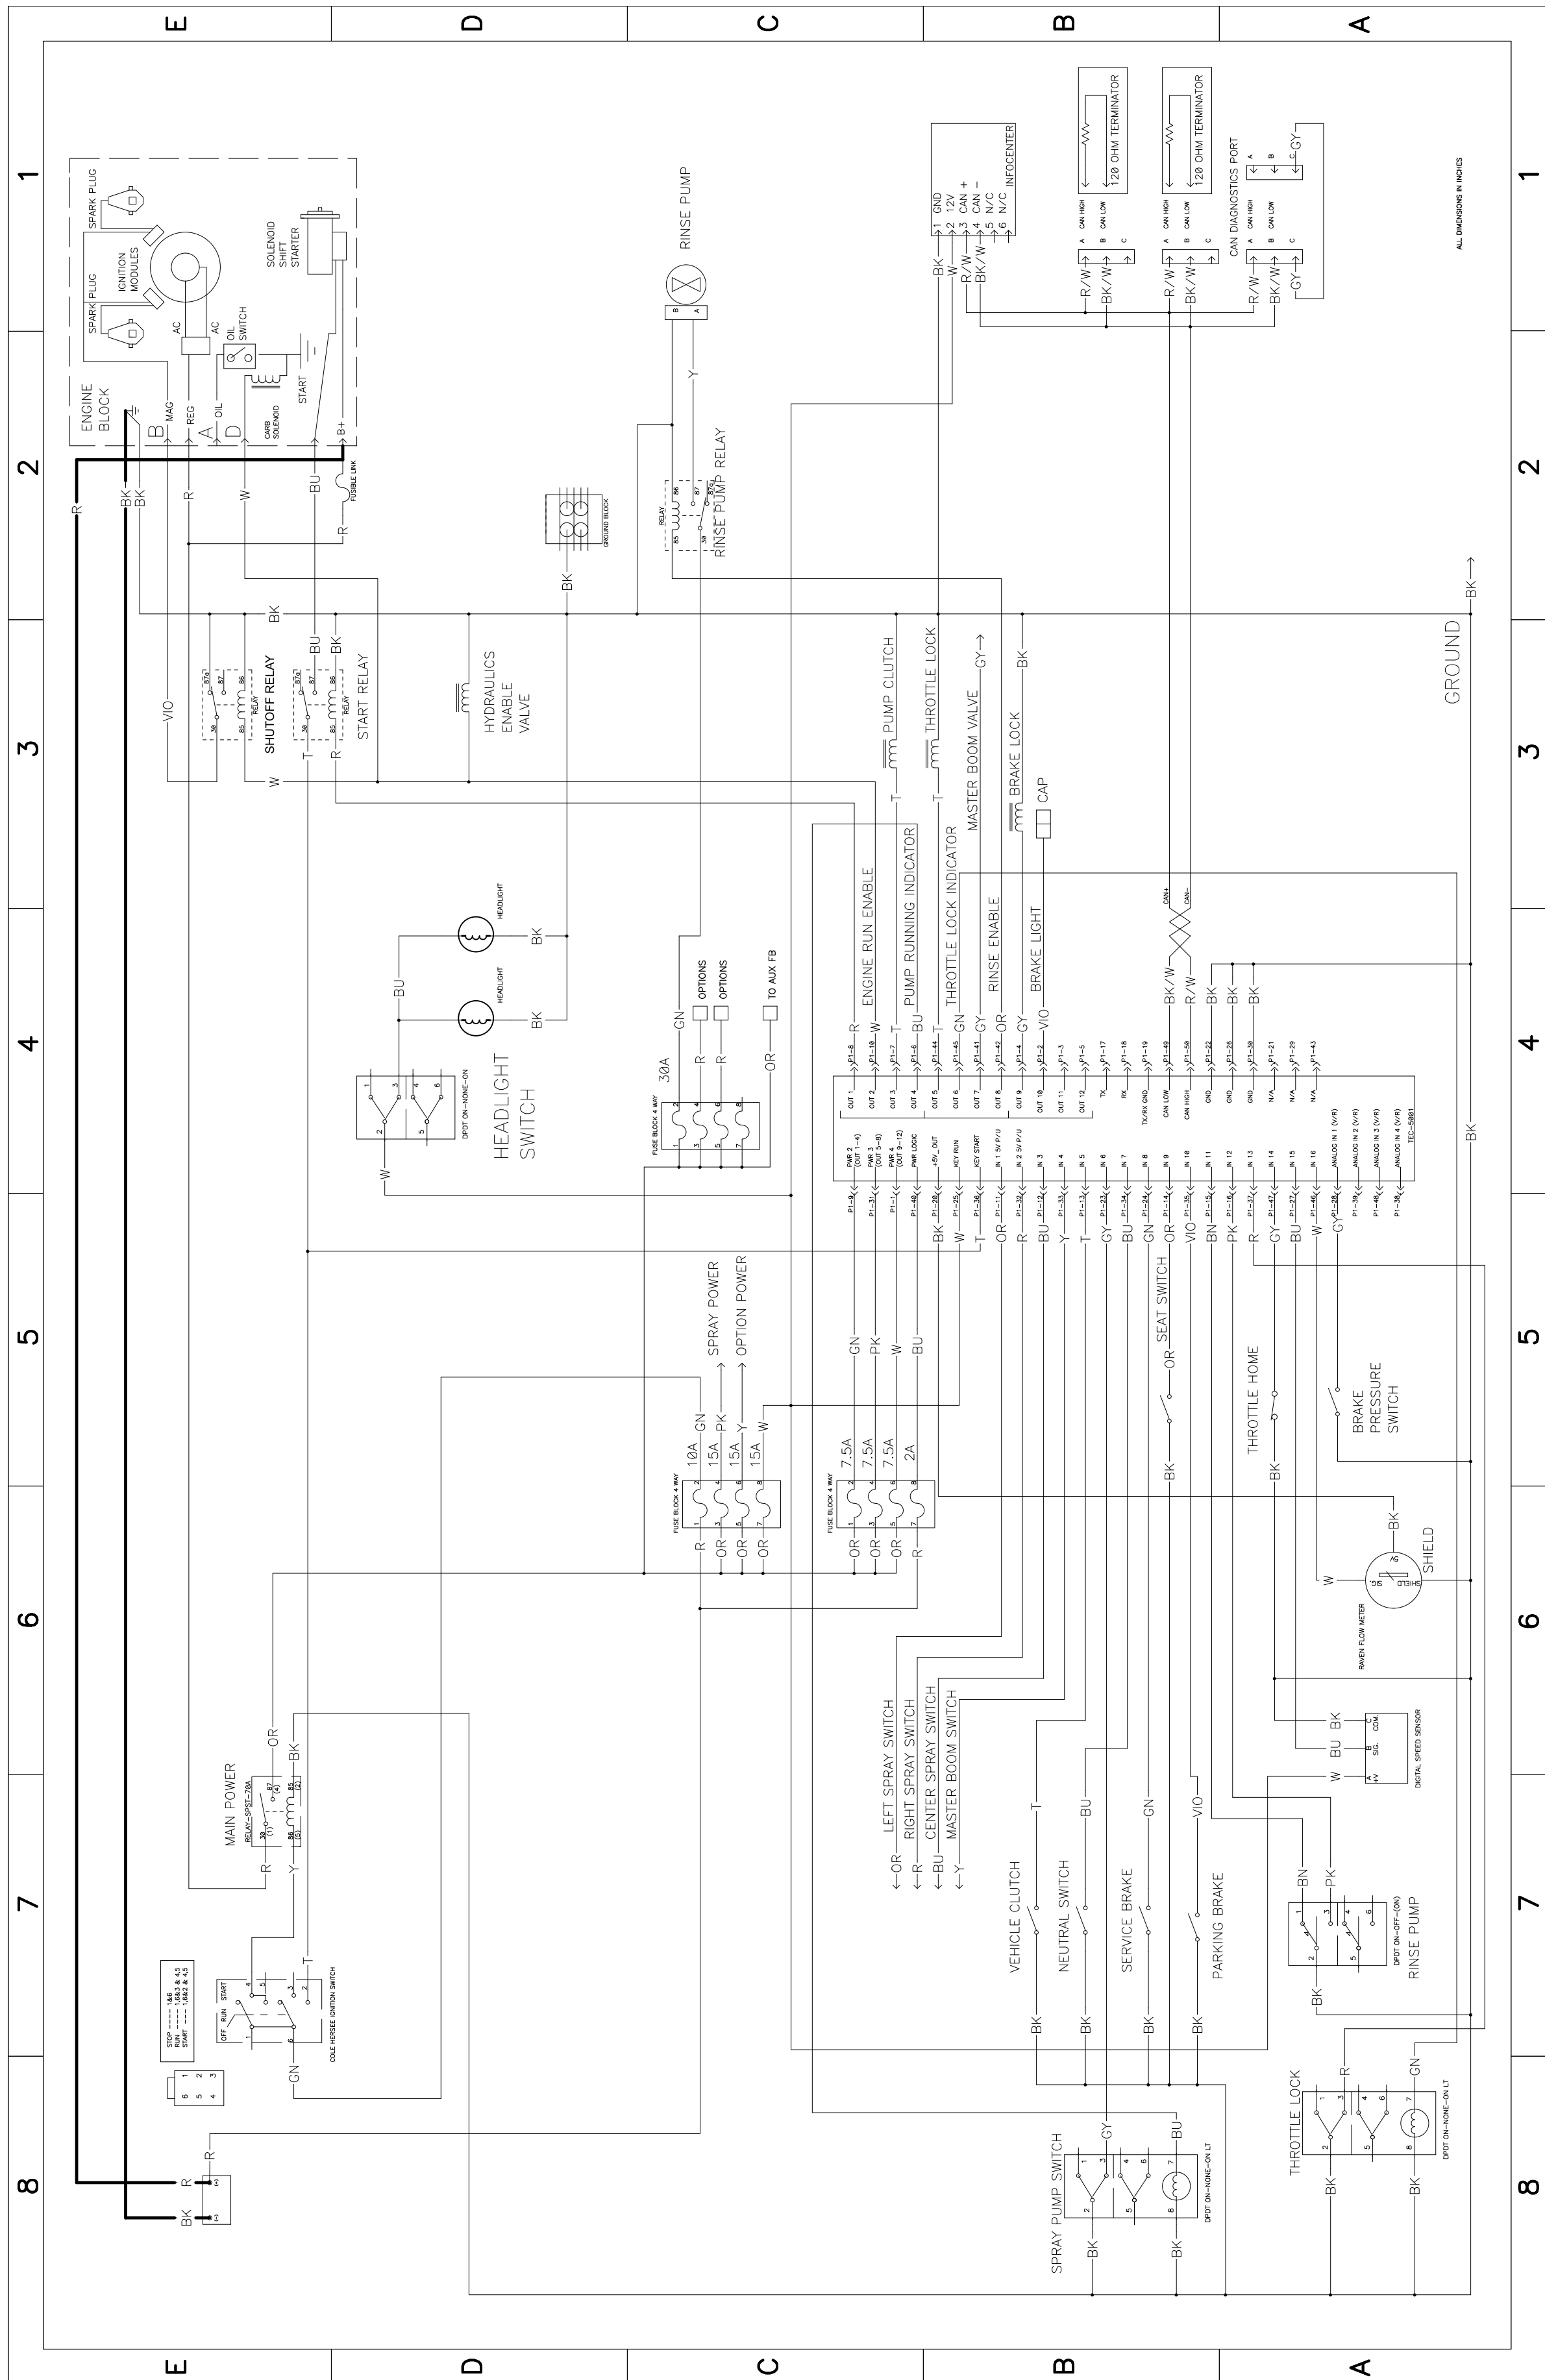

# Multi Pro® 1750 Turf Sprayer

Model No. 41188—Serial No. 31500001 and Up

Model No. 41188  
122-0430 Rev A  
1 of 2

G033846

G033847