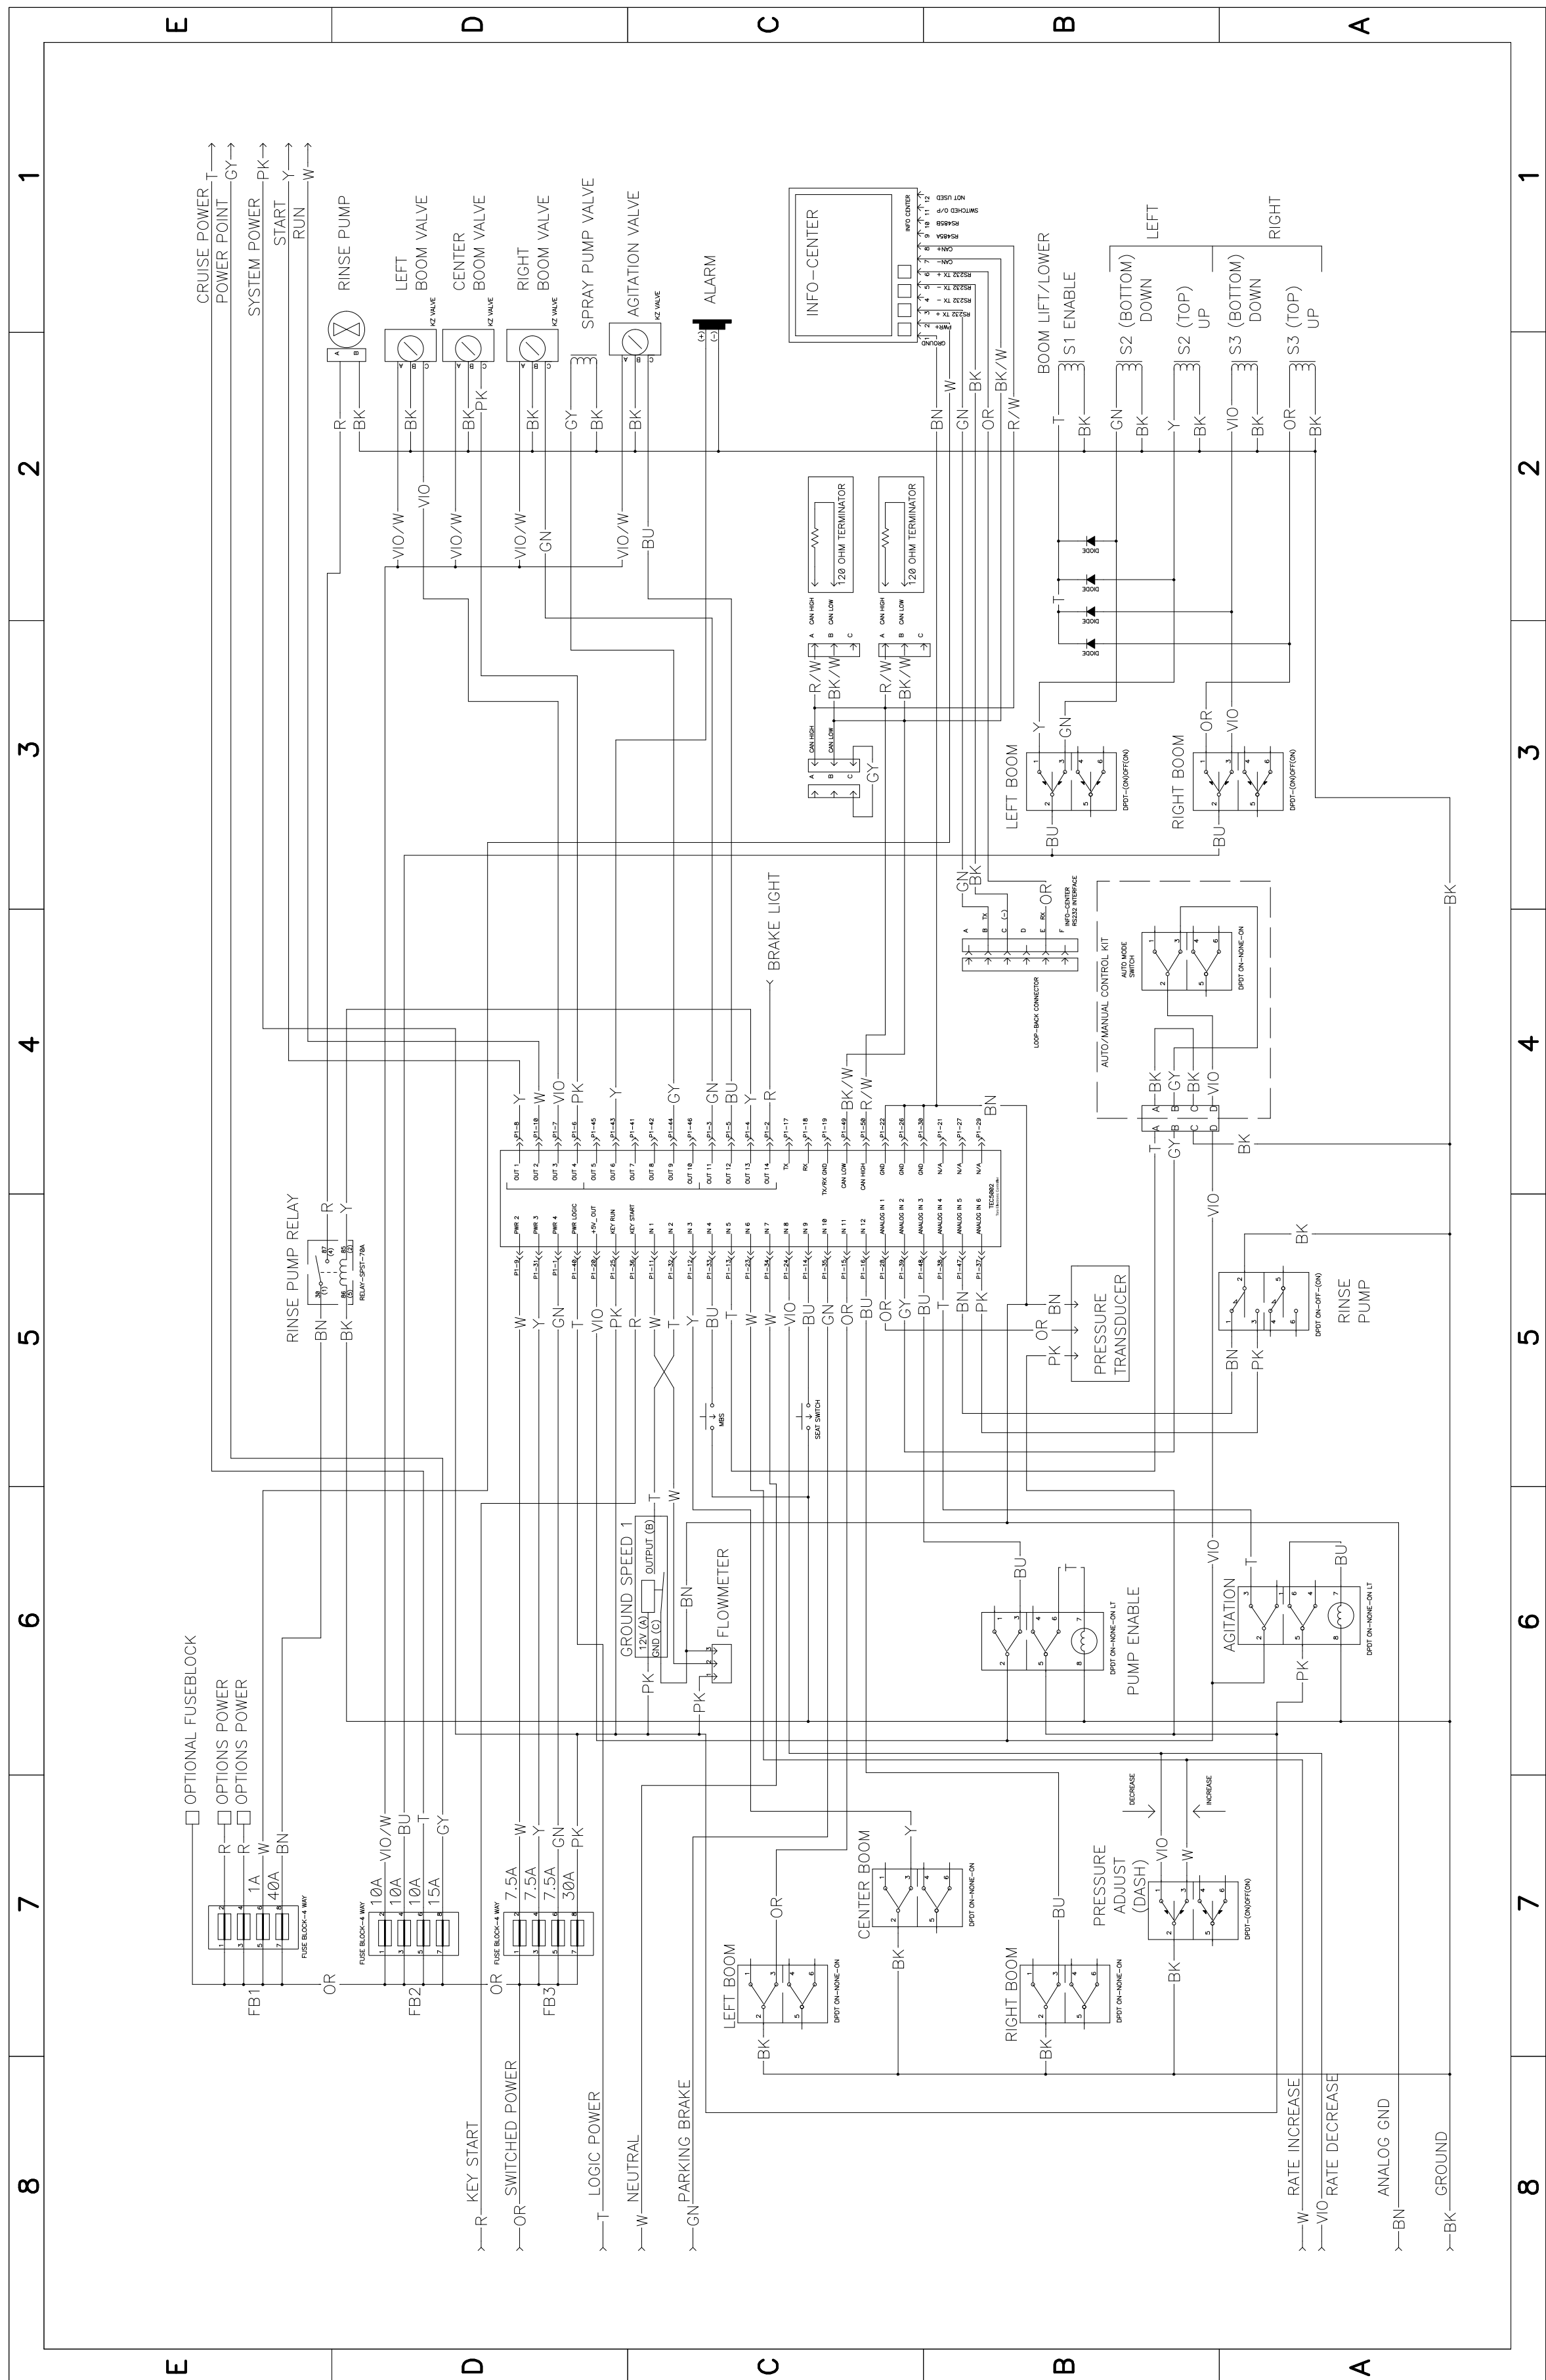

Multi Pro® 5800-D Turf Sprayer

Model No. 41393—Serial No. 31600001 and Up

Model No. 41593—Serial No. 31600001 and Up

Electrical Schematic

Model No. 41393 and 41593
122-0576 Rev A
1 of 2

G034212

G034213