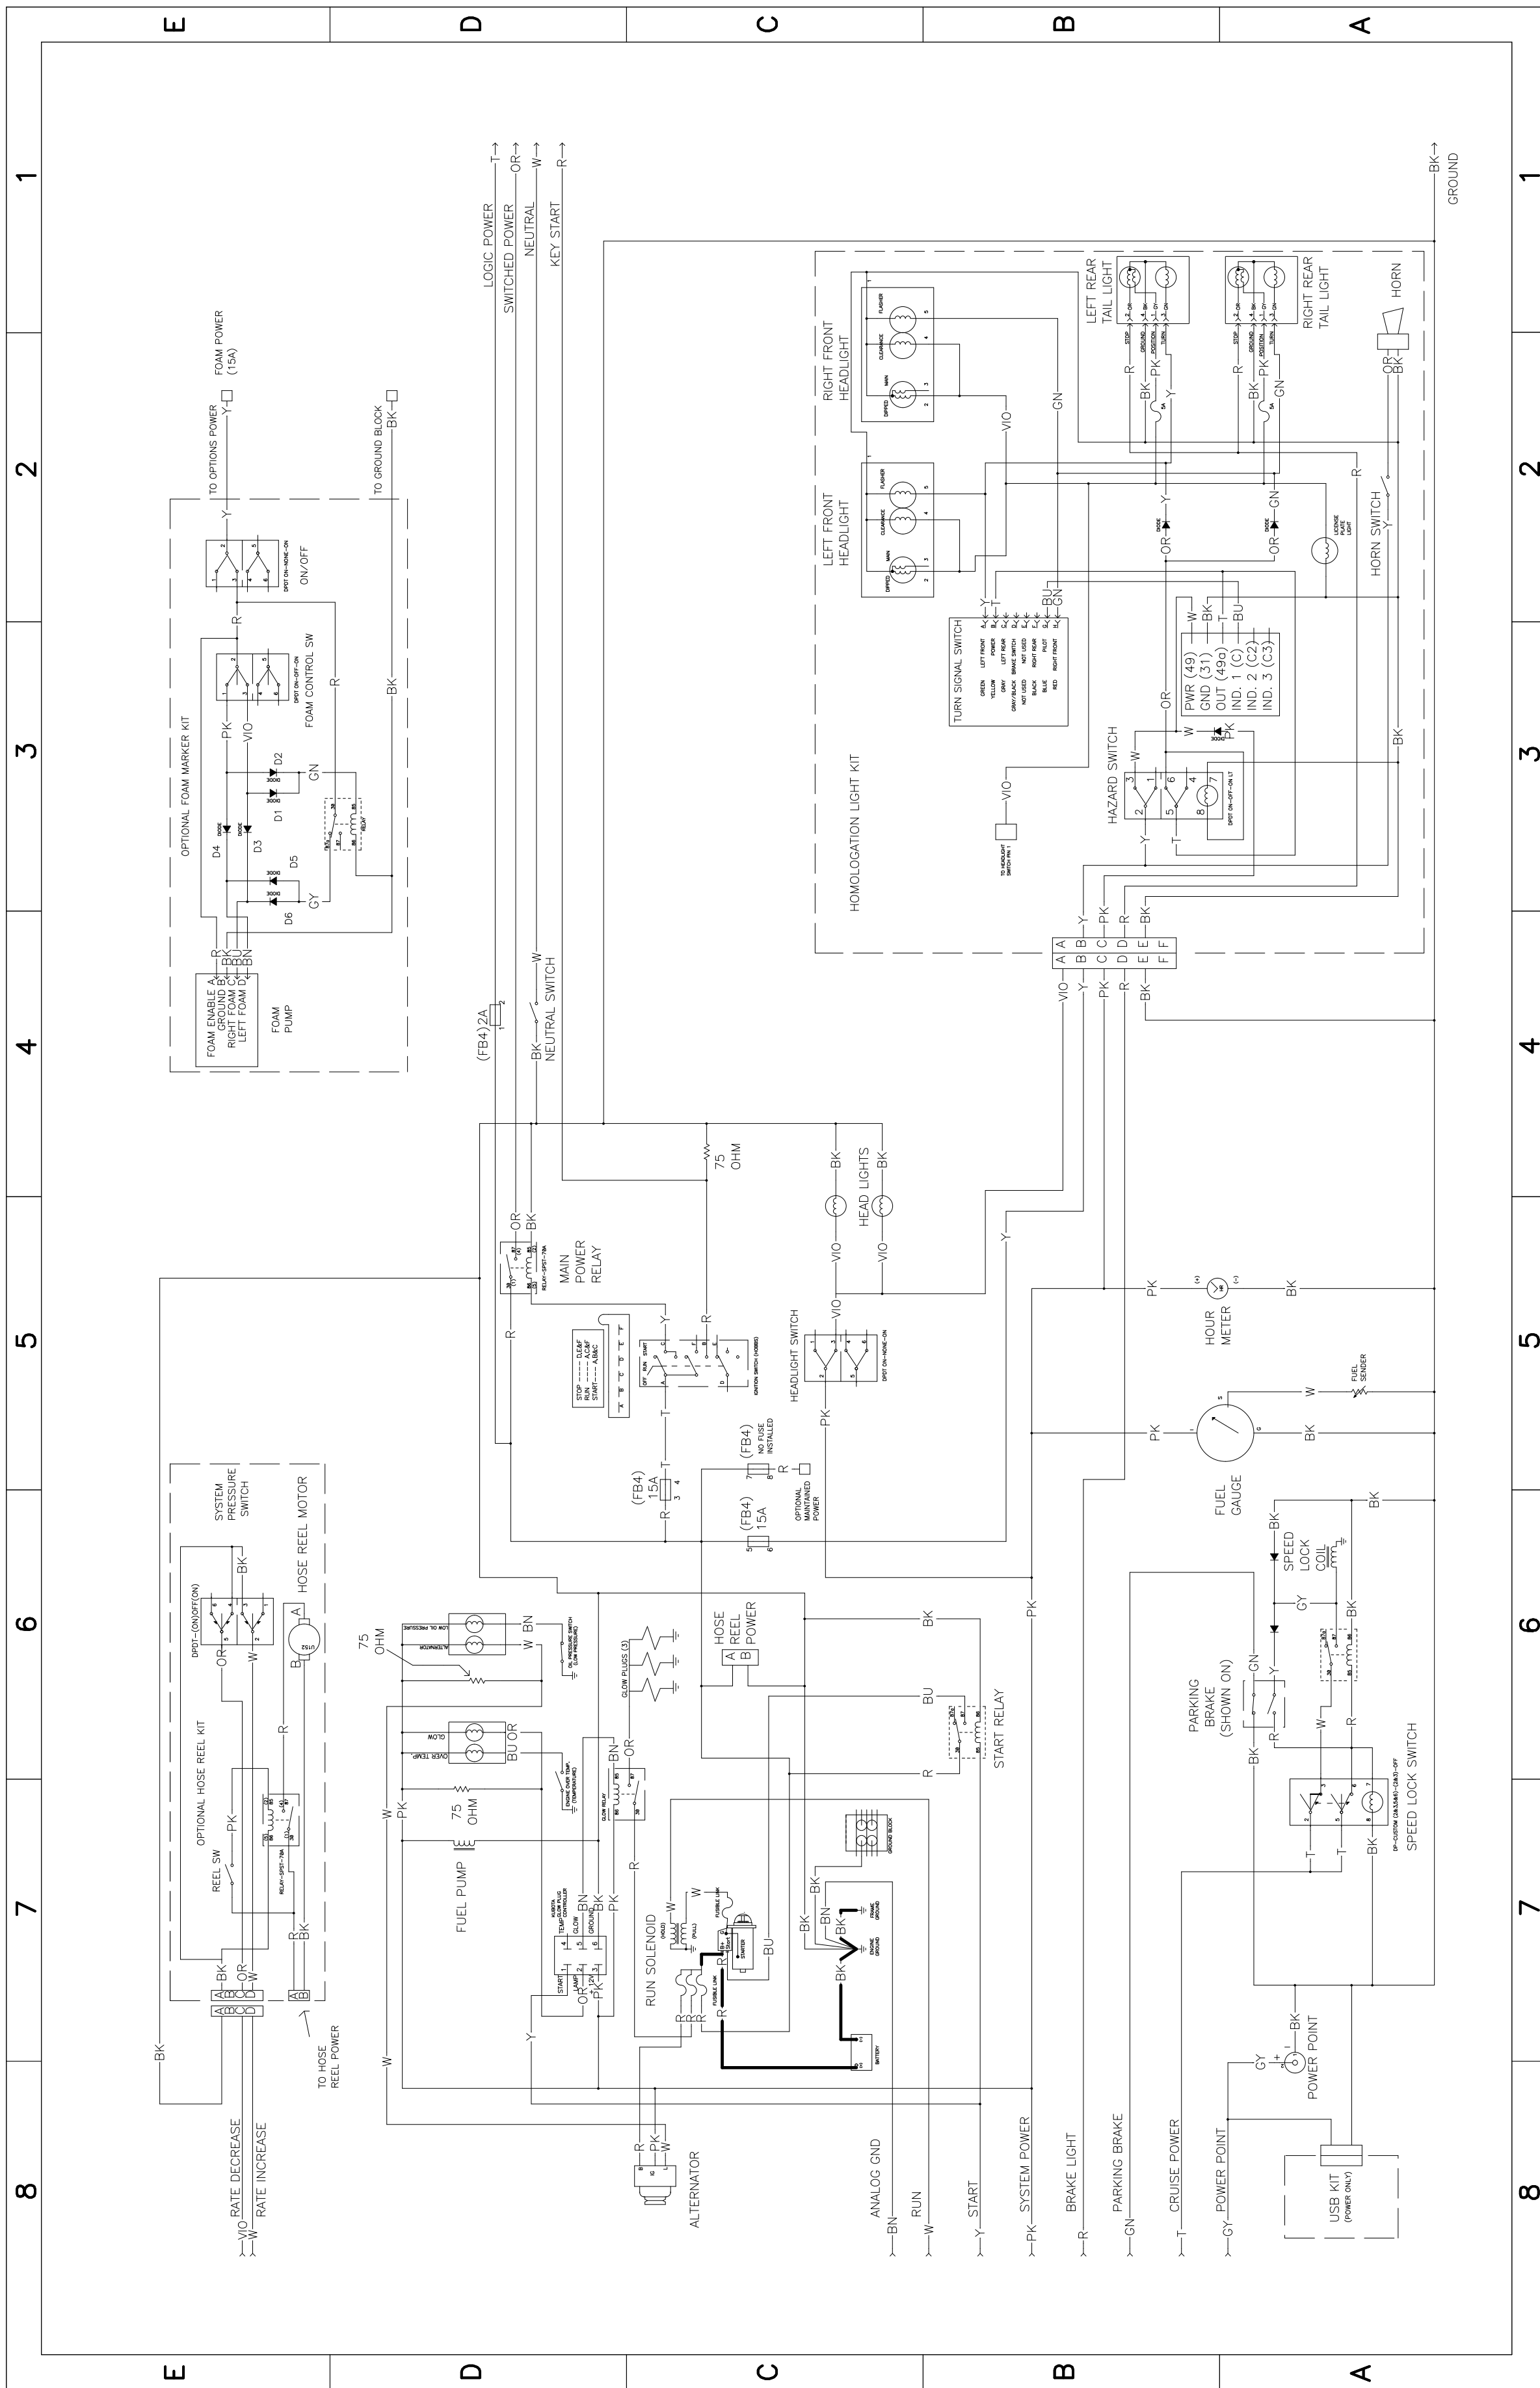

Multi Pro® 5800-D Turf Sprayer

Model No. 41393—Serial No. 31600001 and Up

Model No. 41593—Serial No. 31600001 and Up

Electrical Schematic

Model No. 41393 and 41593
122-0576 Rev A
1 of 2

G034212

G034213