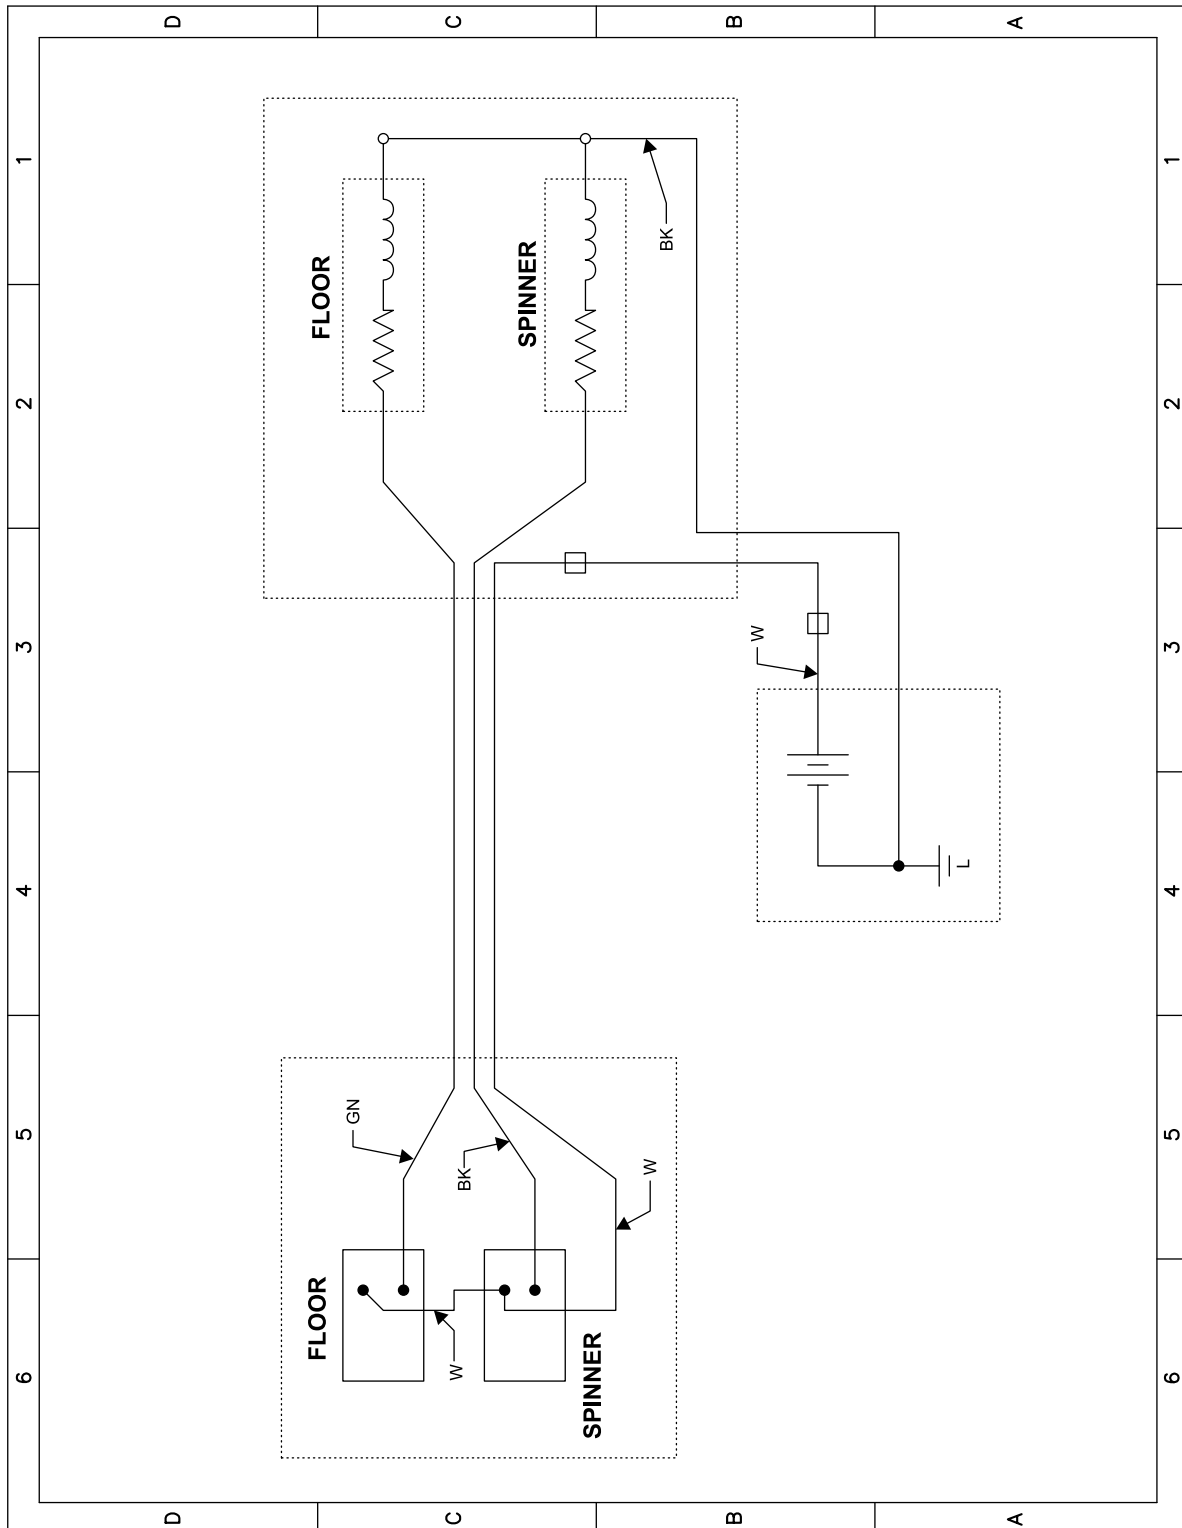

ProPass 200 Top Dresser with Twin Spinner

Model No. 44701—Serial No. 31500001 and Up

Electrical Schematic

Model No. 44701
1 of 1

G031033