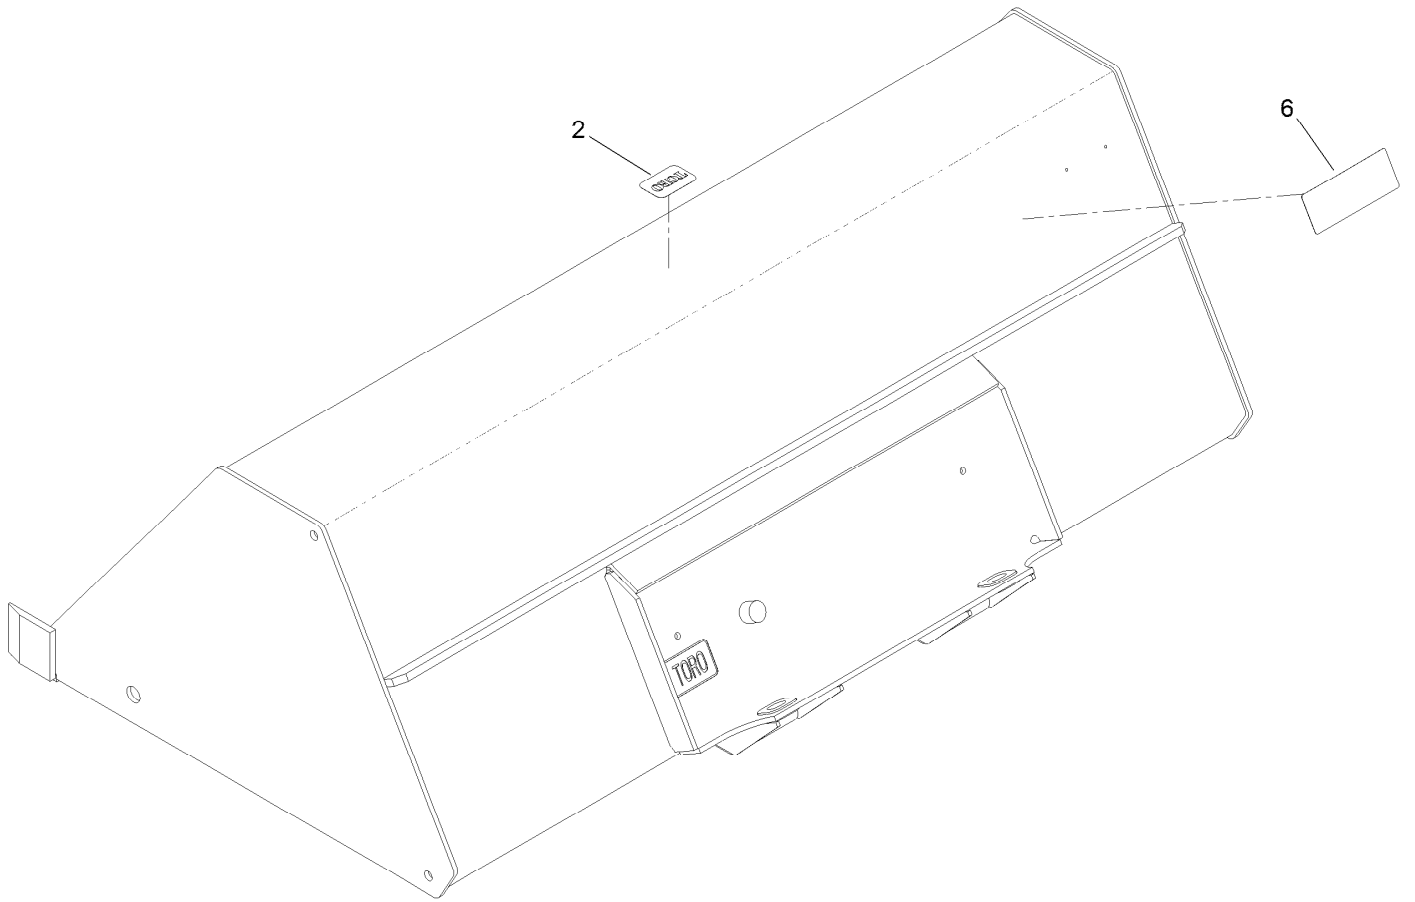

Count on it.

Parts Catalog

**High Volume Bucket
TX 1000 Compact Utility Loaders**

Model No. 22342—Serial No. 315000001 and Up

High Volume Bucket Assembly

<i>Ref.</i>	<i>Part Number</i>	<i>Qty.</i>	<i>Description</i>
2	98-3206	1	Decal
6	117-1898	1	Decal-Warning