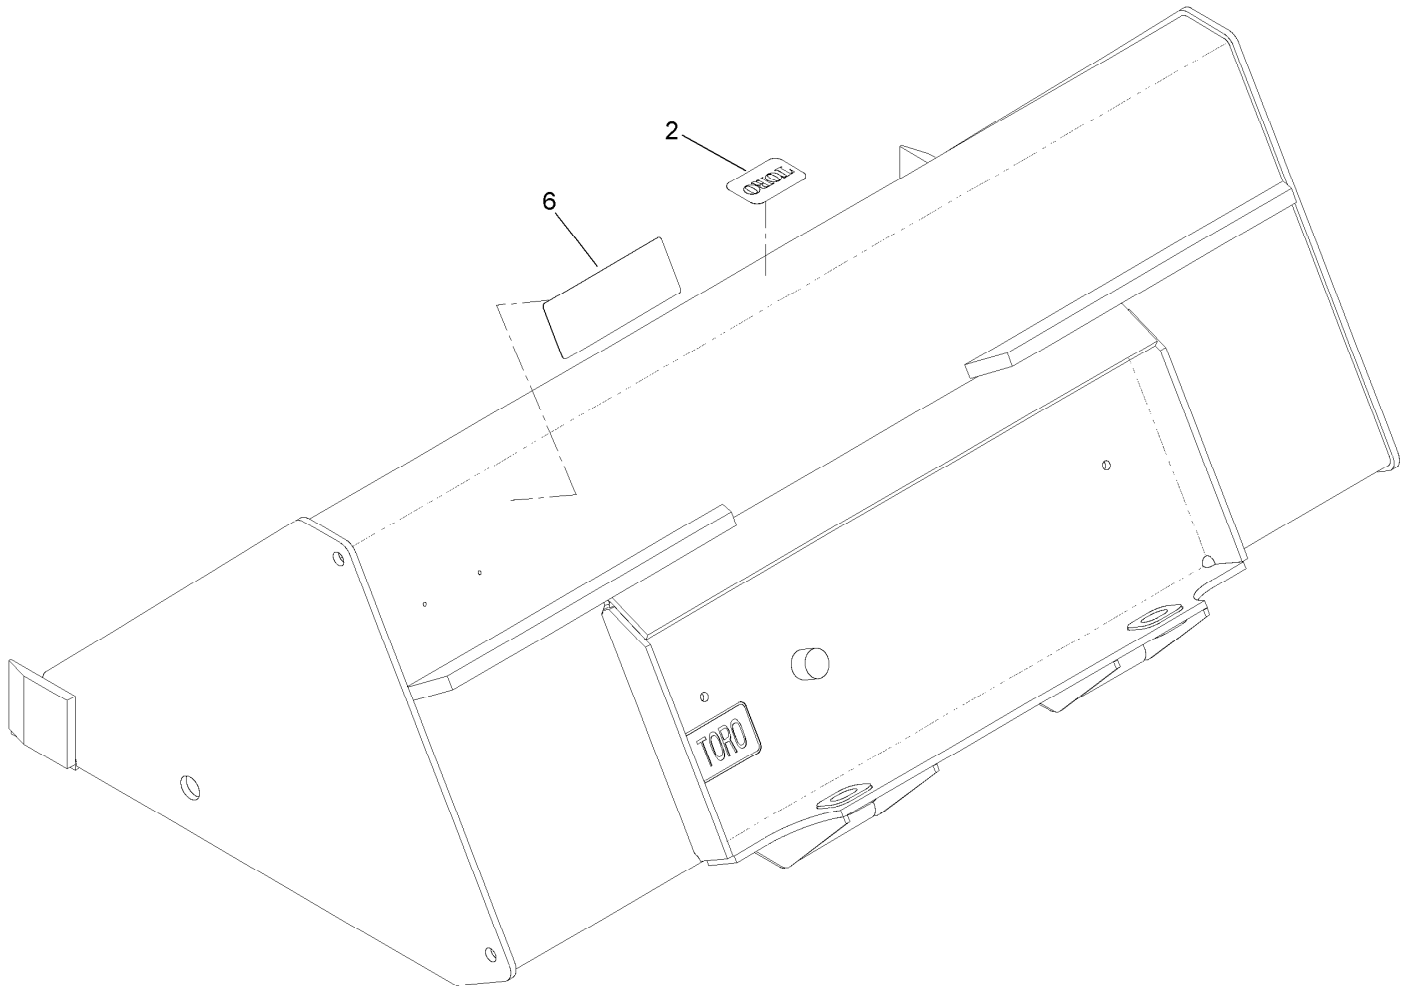

**Count on it.**

**Parts Catalog**

**Standard Bucket  
TX 1000 Compact Utility Loaders**

Model No. 22340—Serial No. 315000001 and Up

## Bucket Assembly

<i>Ref.</i>	<i>Part Number</i>	<i>Qty.</i>	<i>Description</i>
2	98-3206	1	Decal
6	117-1898	1	Decal-Warning