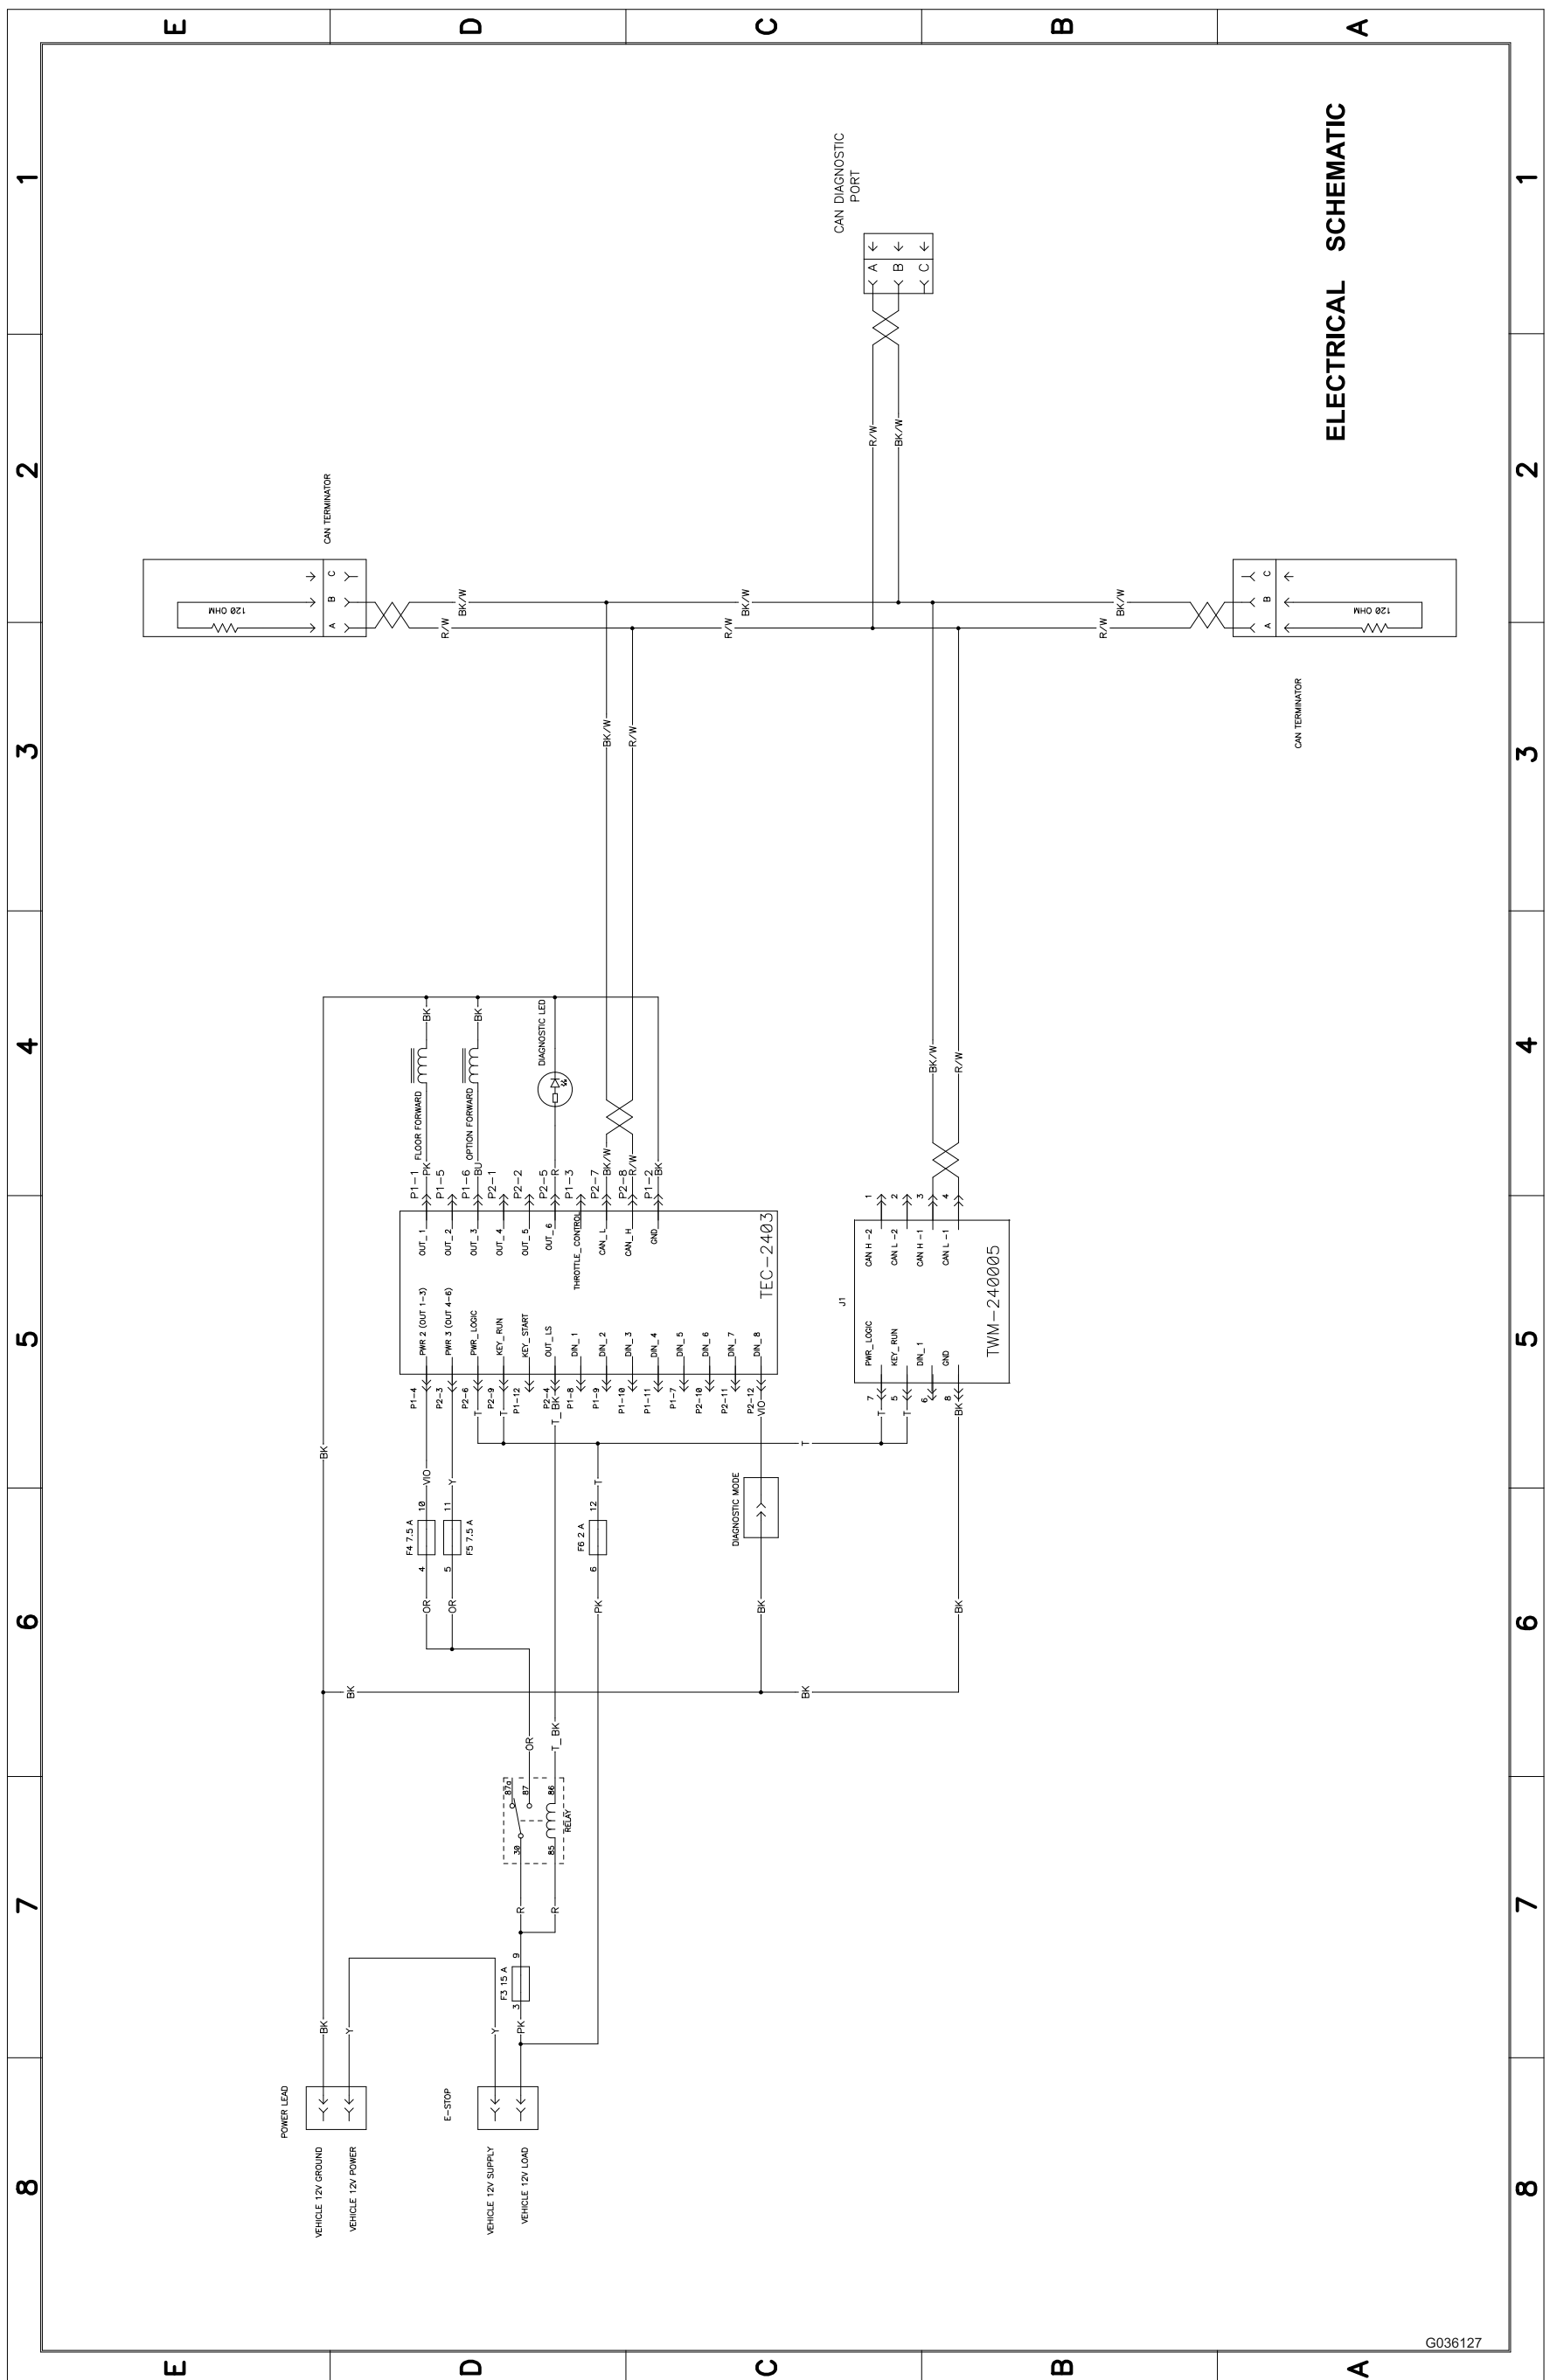

# ProPass 200 Top Dresser with Twin Spinner and Wireless Control

Model No. 44751—Serial No. 31500001 and Up

Model No. 44751

122-0271 Rev A

1 of 1

G036127