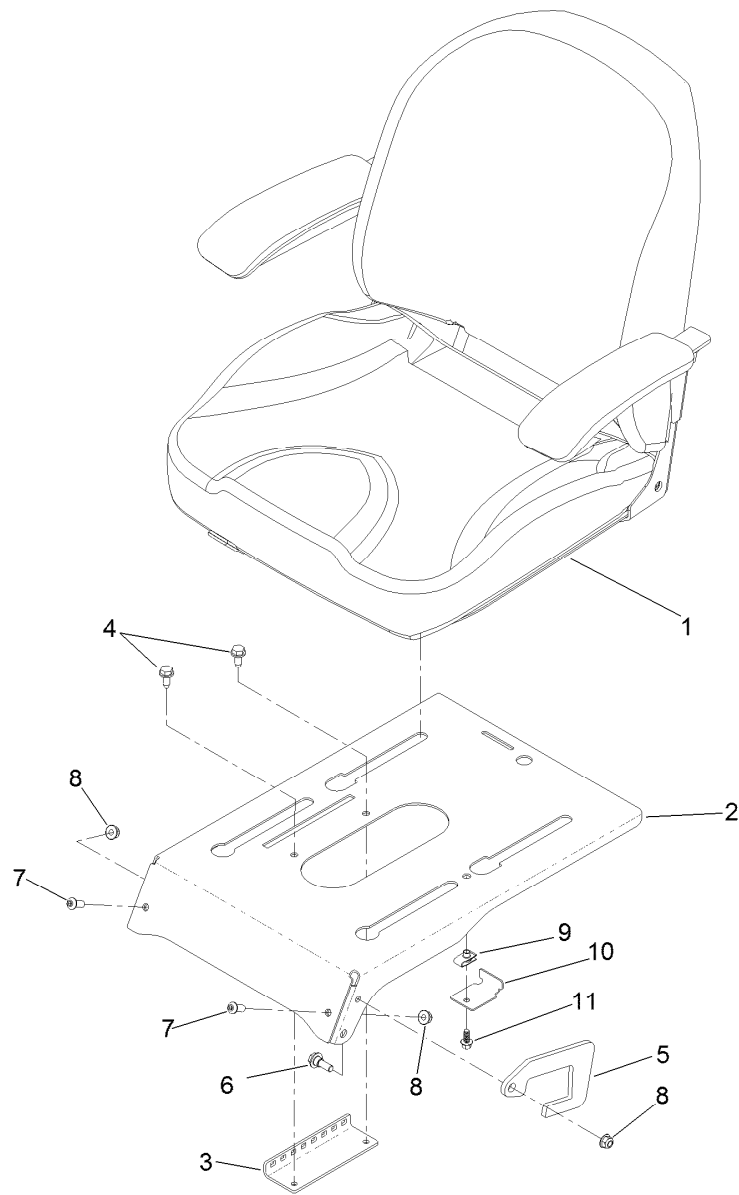

Count on it.

Parts Catalog

Deluxe Seat Kit
Zero-Turn-Radius Riding Mower

Model No. 131-7699

Deluxe Seat Assembly No. 131-7699

Ref.	Part Number	Qty.	Description
1	130-6920	1	Seat ASM
2	130-7035-03	1	Pan-Seat
3	131-4008-03	1	Bracket-Latch, Seat
4	32144-70	2	Screw-HWHTF
5	131-3994	1	Plate-Stop
6	116-2670	1	Screw-Shoulder
7	131-4080	2	Screw-HSBH
8	104-8300	3	Nut-Flange, NI
9	107069	1	Clip
10	131-1038	1	Bracket-Stop, Seat
11	99-6810	1	Screw-HHF