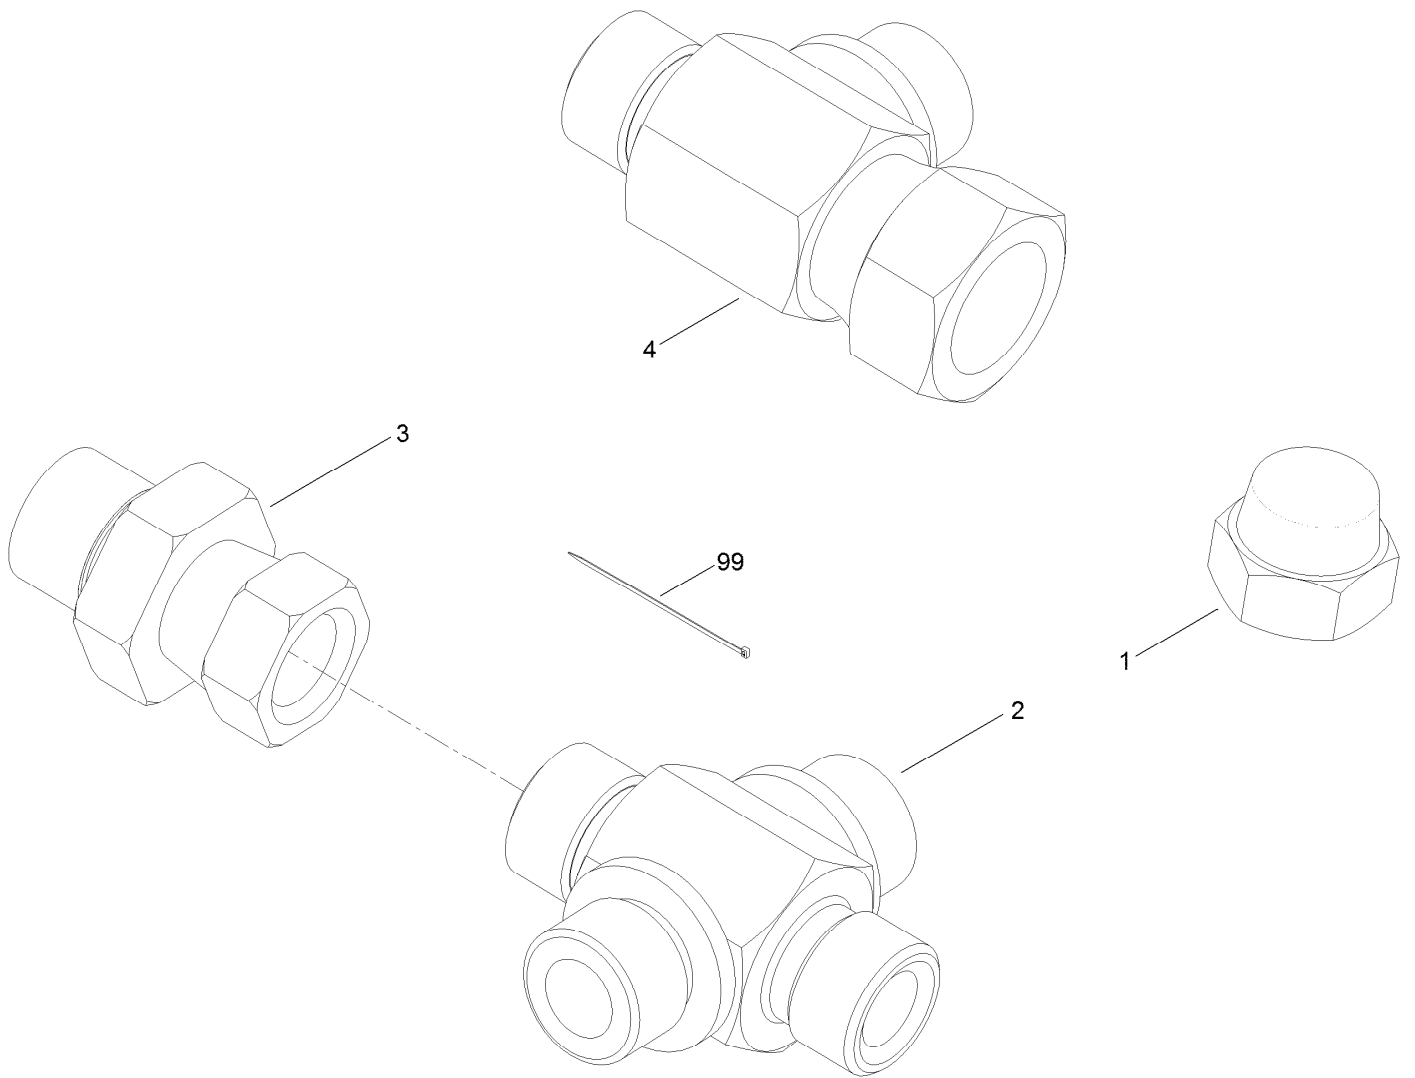

Count on it.

Parts Catalog

Cutter Motor Drain Line Kit

T4240 4-Wheel Drive 5-Plex 5 Mower Traction Unit

Model No. 111-8082

Drain Kit Assembly No. 111-8082

<i>Ref.</i>	<i>Part Number</i>	<i>Qty.</i>	<i>Description</i>
1	66-06-003	3	Cap-Bsp
2	65-06-013	1	Cross
3	65-06-331	1	Adaptor
4	20-06-203	1	Adaptor-Tee
99	111-8086	1	Hose ●
99	50-07-022	1	Tie-Cable
99	50-07-033	2	Tie-Cable