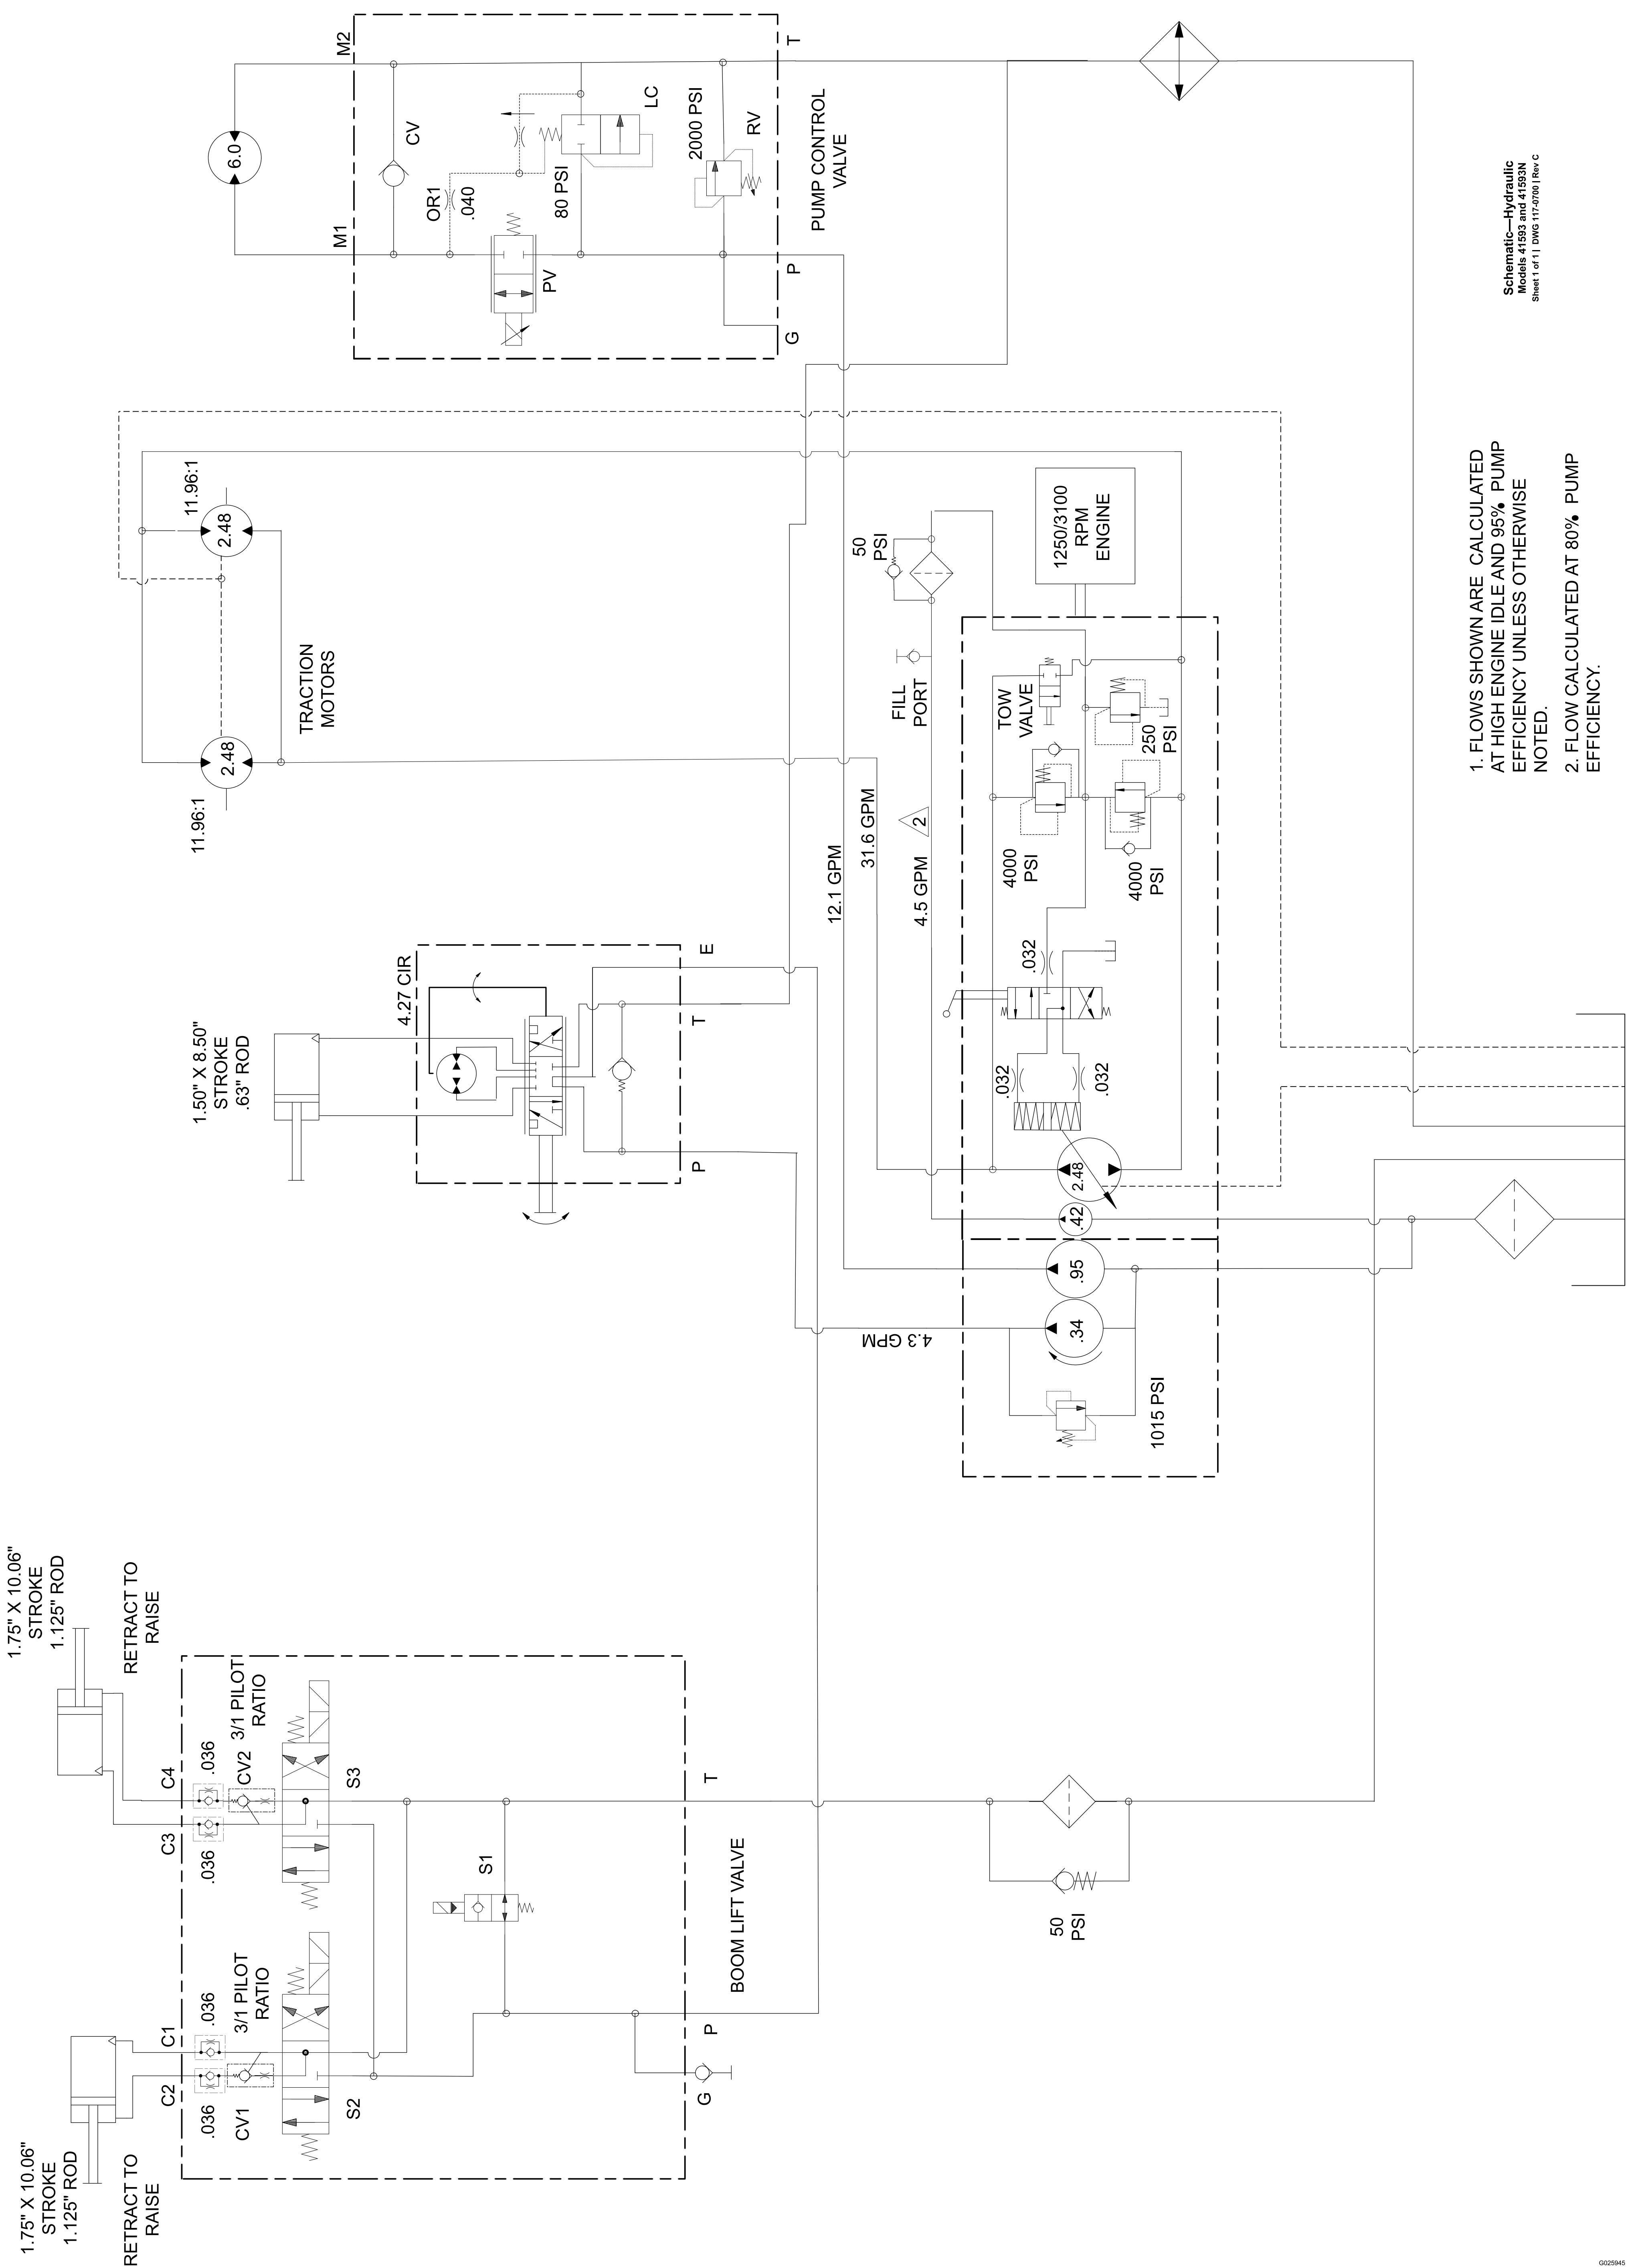

Multi-Pro 5800 Turf Sprayer

Model No. 41593—Serial No. 314000001 and Up
 Model No. 41593—Serial No. 315000001 and Up
 Model No. 41593N—Serial No. 314000001 and Up
 Model No. 41594—Serial No. 315000001 and Up

Hydraulic Schematic

1. FLOWS SHOWN ARE CALCULATED AT HIGH ENGINE IDLE AND 95% PUMP EFFICIENCY UNLESS OTHERWISE NOTED.
 2. FLOW CALCULATED AT 80% PUMP EFFICIENCY.

Schematic—Hydraulic
 Models 41593 and 41593N
 Sheet 1 of 1 | DWG 117-0700 Rev C