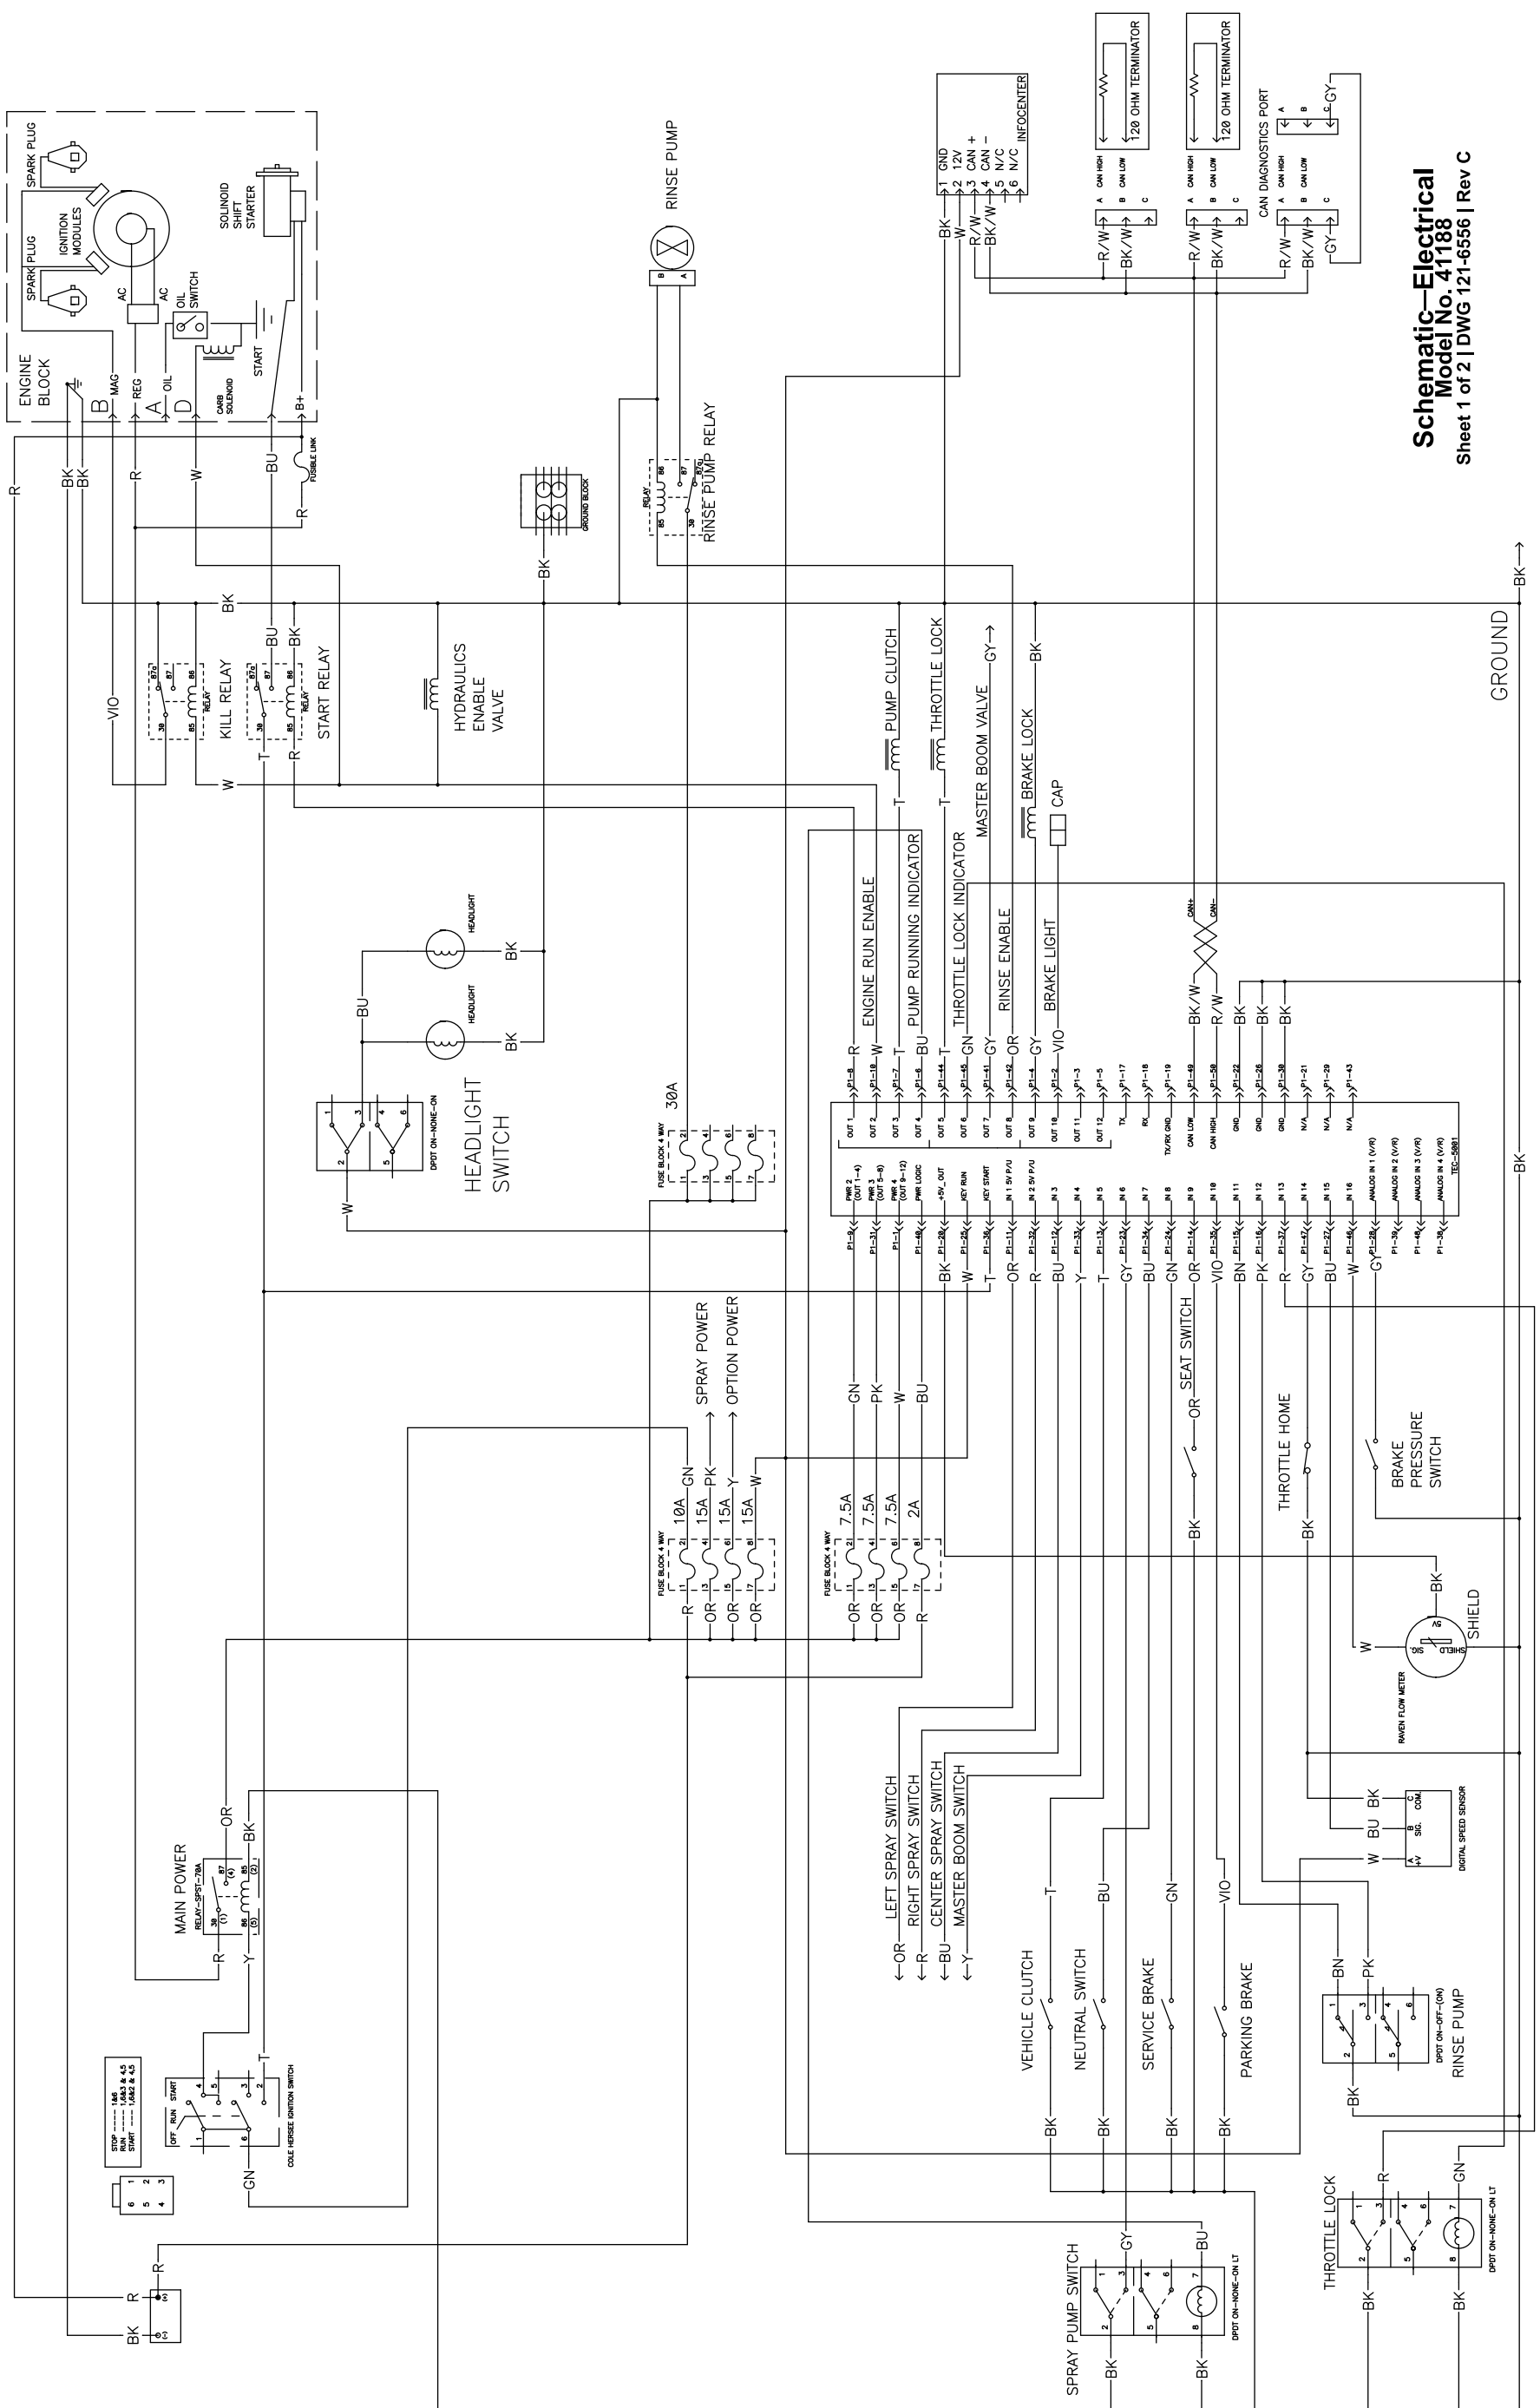

Multi Pro® 1750 Turf Sprayer

Model No. 41188—Serial No. 31400001 and Up

Model No. 41188—Serial No. 314000501 and Up

Electrical Schematic

Schematic—Electrical
Model No. 41188
 Sheet 1 of 2 | DWG 121-6556 | Rev C

Schematic—Electrical
Model No. 41188

Sheet 2 of 2 | DWG 121-6556 | Rev C

G027180