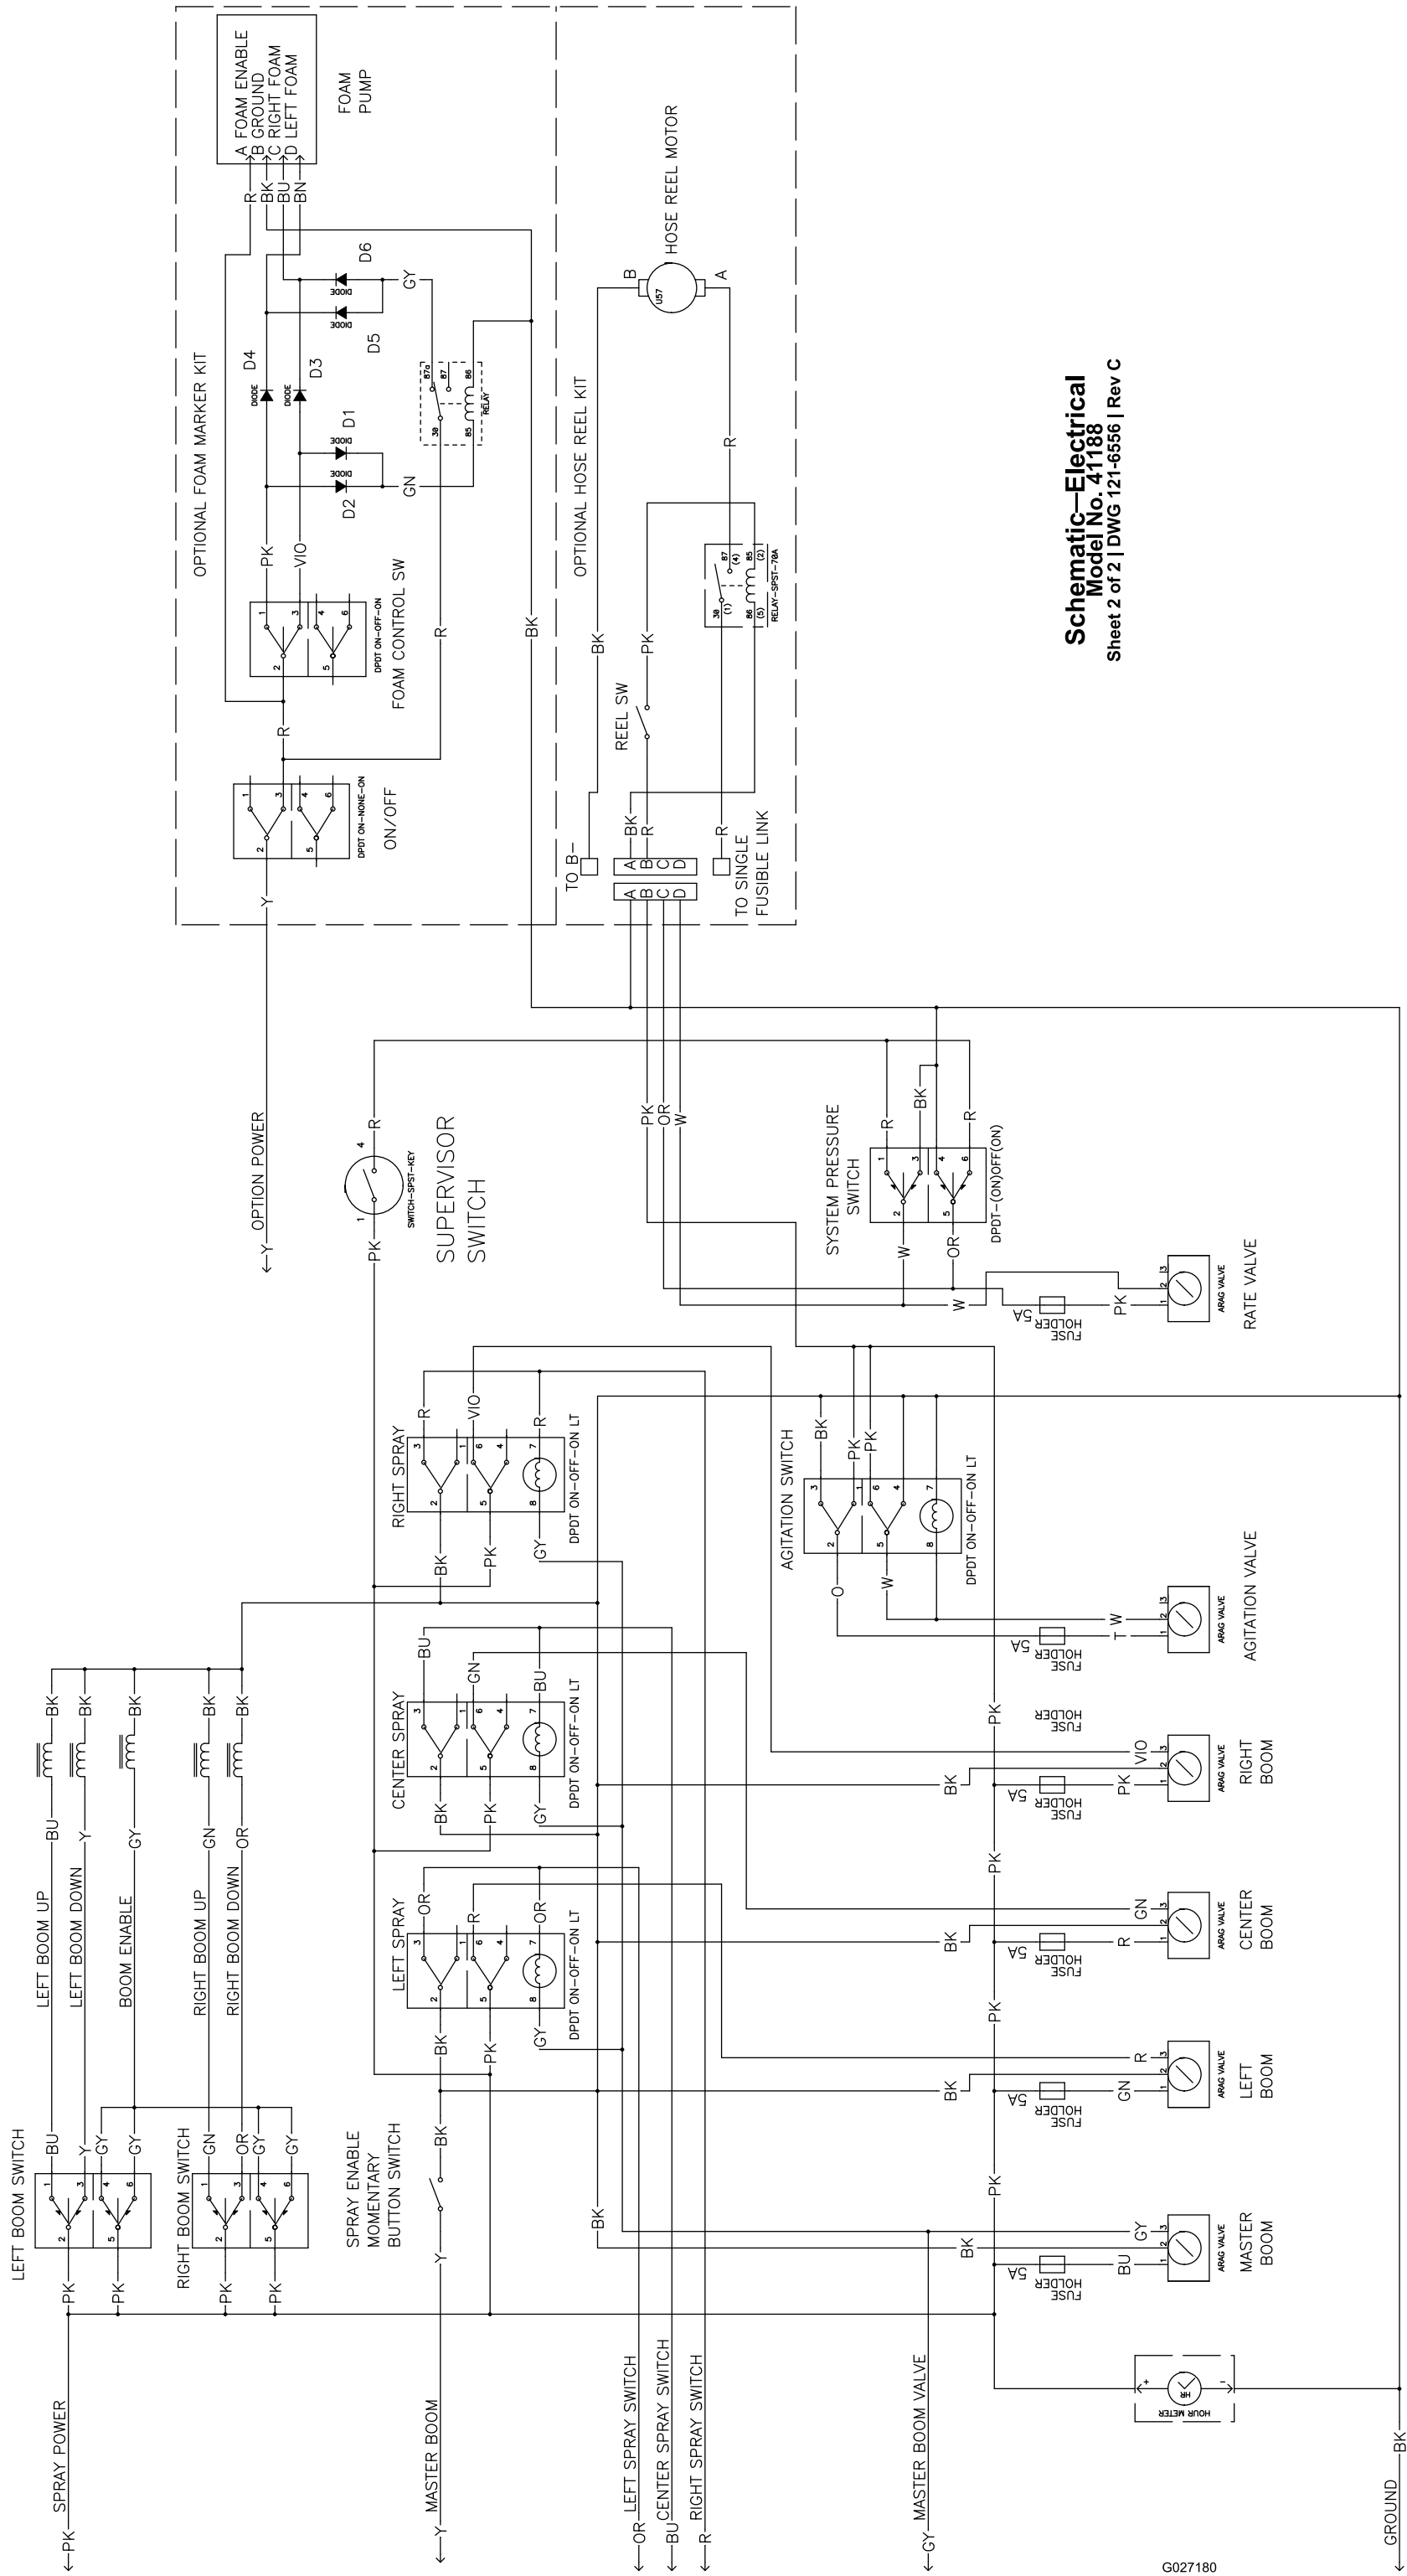

Multi Pro® 1750 Turf Sprayer

Model No. 41188—Serial No. 31400001 and Up

Model No. 41188—Serial No. 314000501 and Up

Electrical Schematic

Schematic—Electrical
Model No. 41188
 Sheet 1 of 2 | DWG 121-6556 | Rev C

Schematic—Electrical
Model No. 41188

Sheet 2 of 2 | DWG 121-6556 | Rev C

G027180