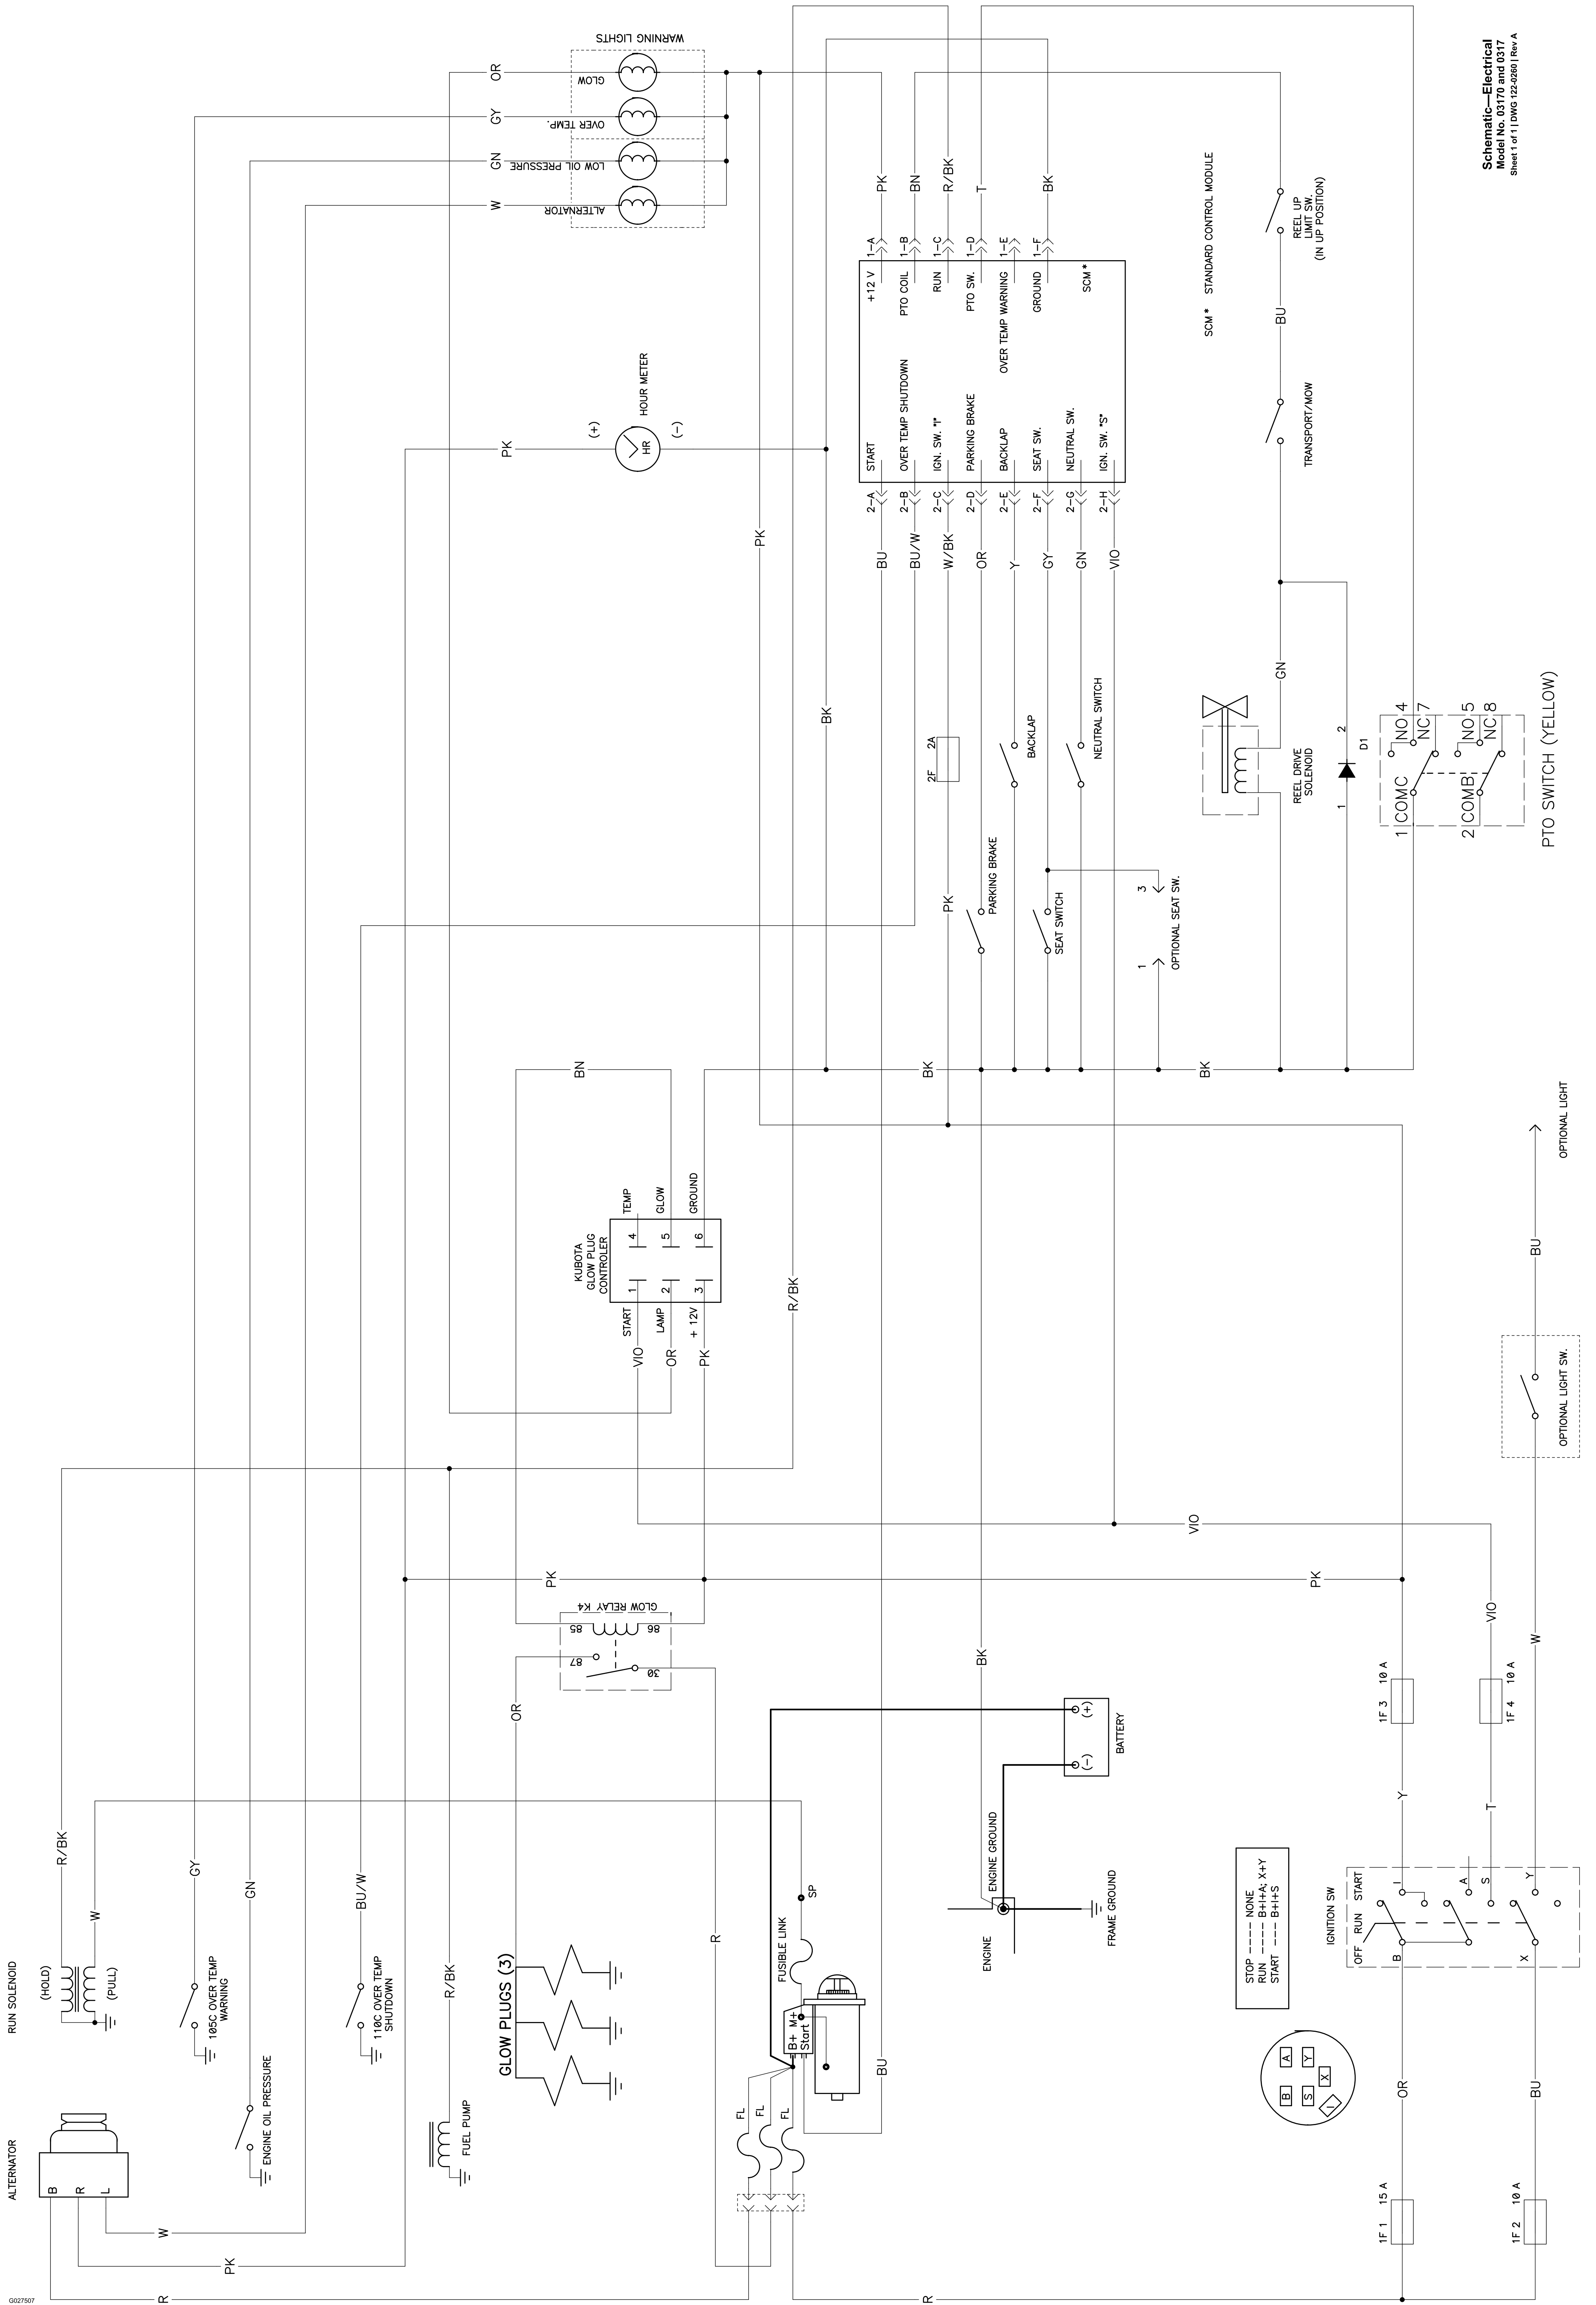

Reelmaster® 3100-D Traction Unit

Model No. 03170—Serial No. 31400001 and Up
Model No. 03171—Serial No. 31400001 and Up

Electrical Schematic

Schematic—Electrical
Model No. 03170 and 03171
Sheet 1 of 1 DWG 122-0260 Rev A