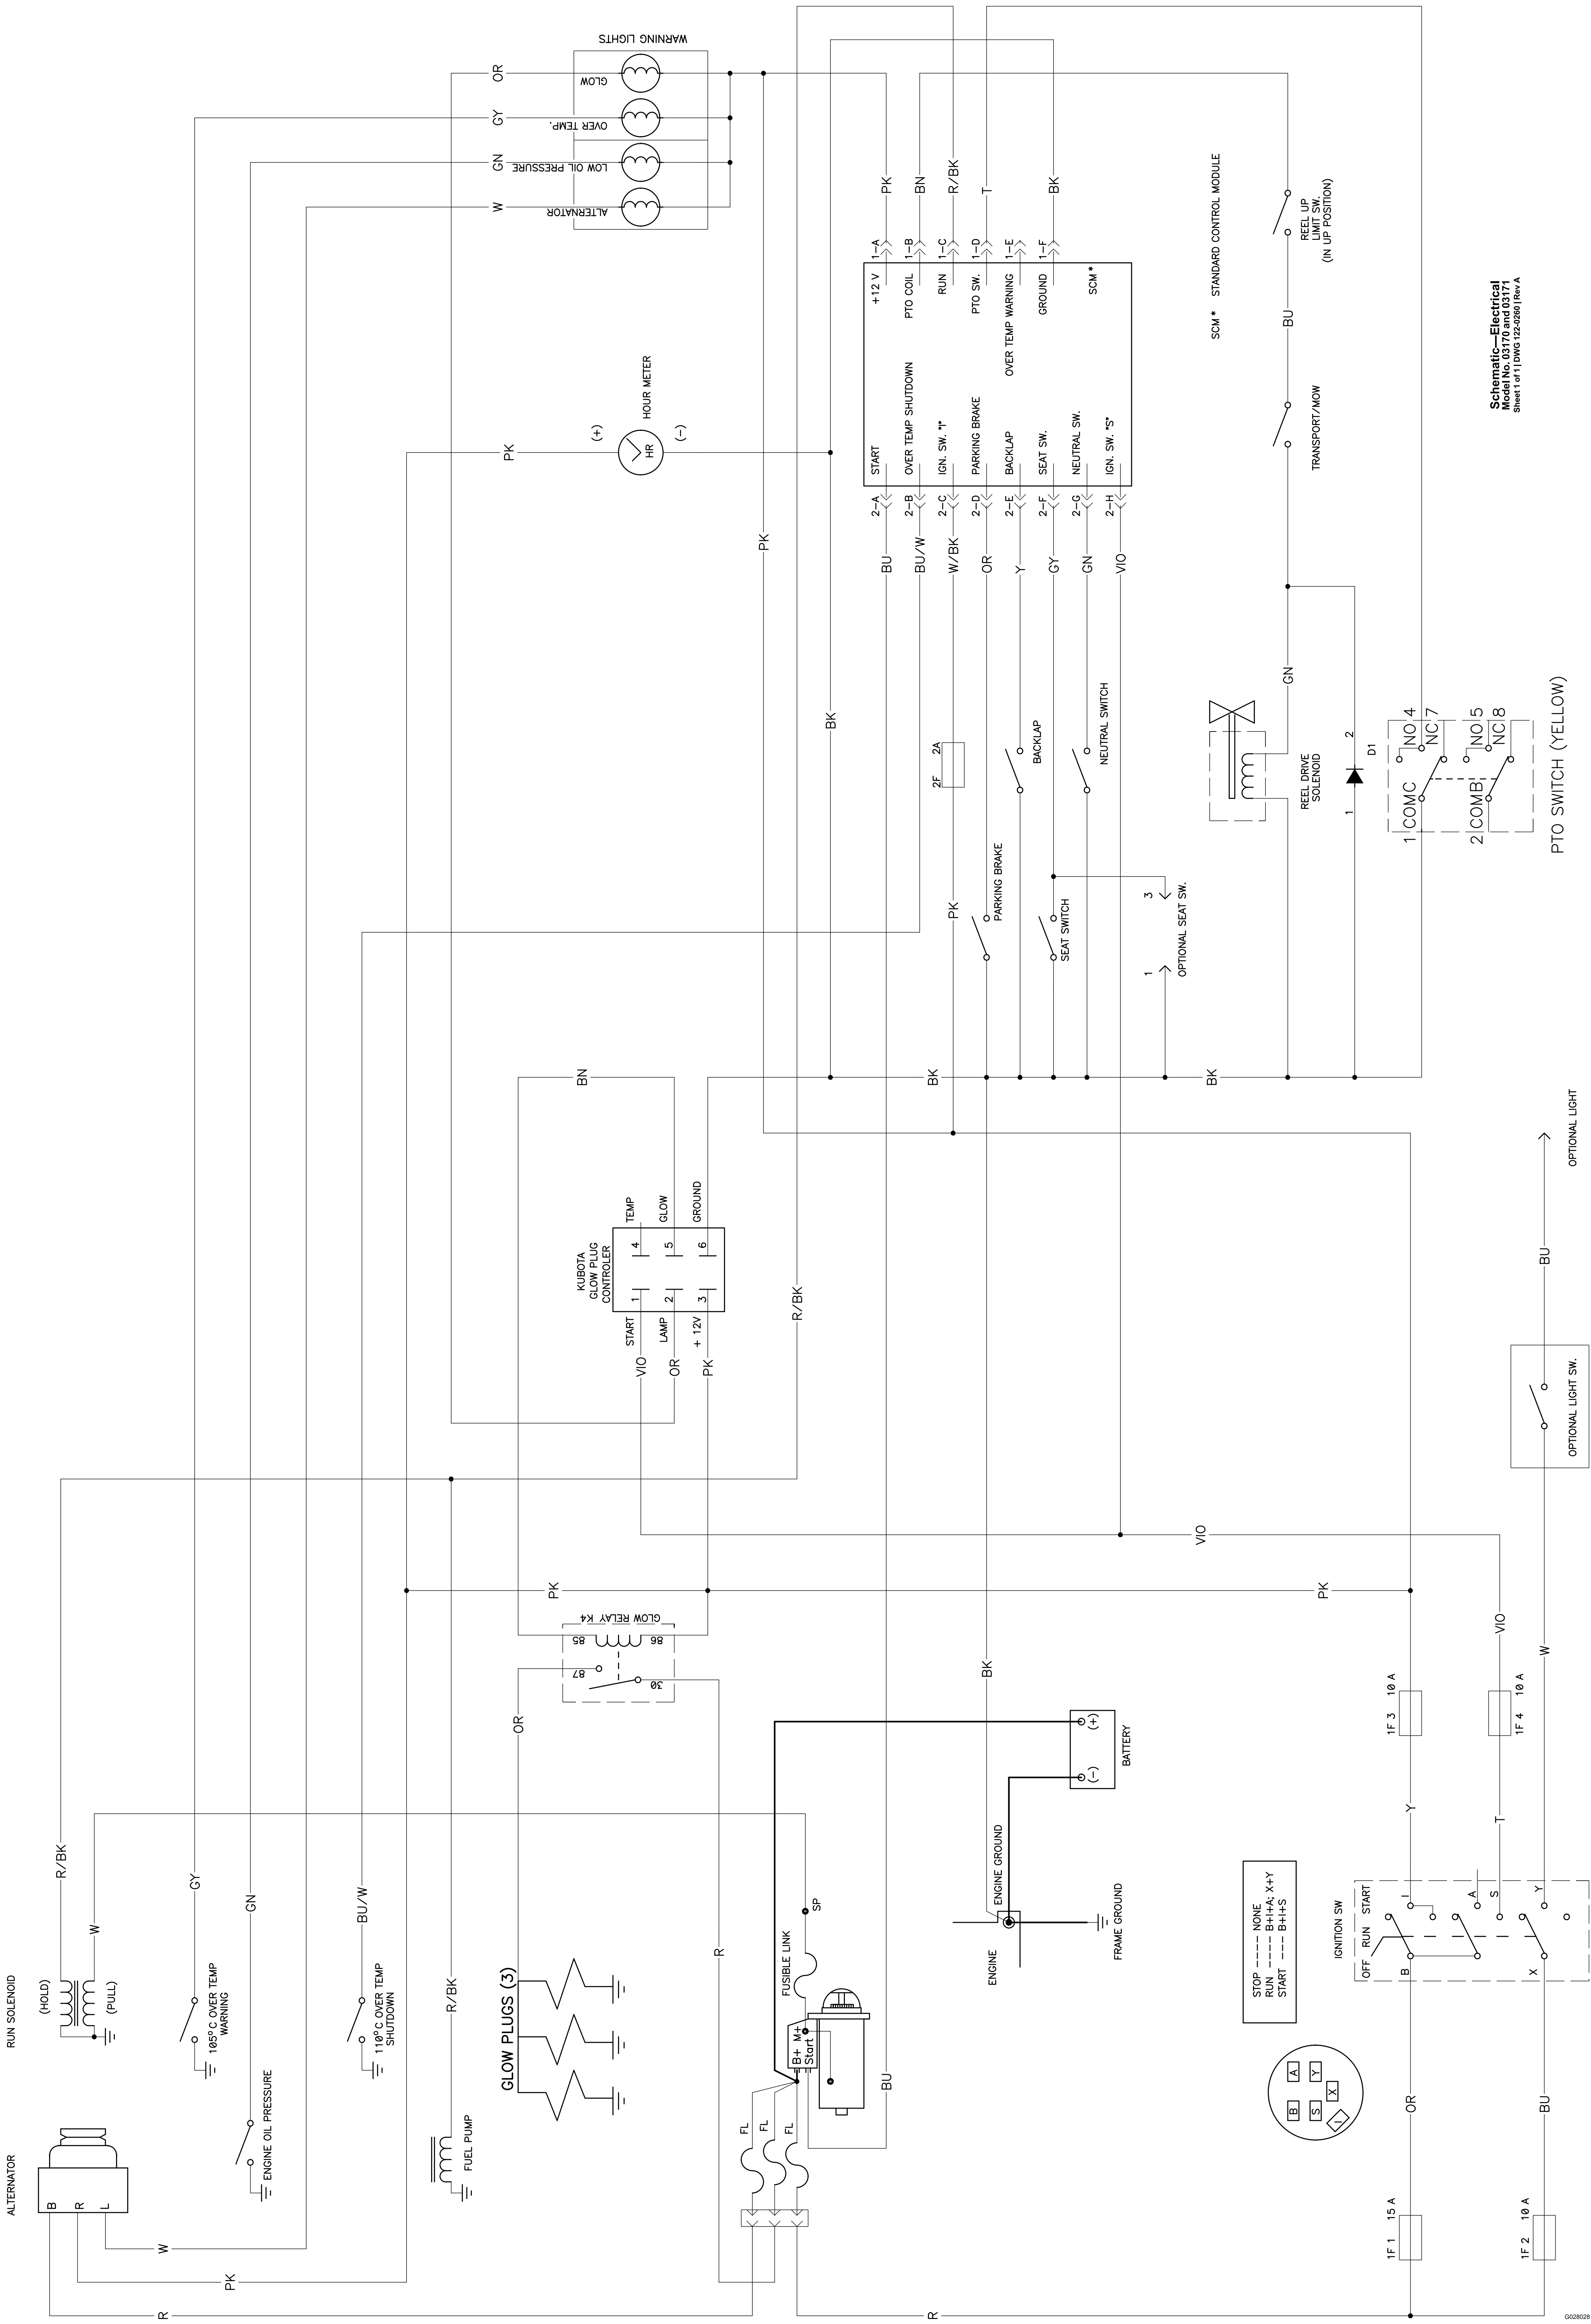

Reelmaster® 3100-D Traction Unit

Model No. 03170—Serial No. 31500001 and Up
Model No. 03171—Serial No. 31500001 and Up

Schematic—Electrical
Model No. 03170 and 03171
Sheet 1 of 1 DWG 122-0260 (Rev A)