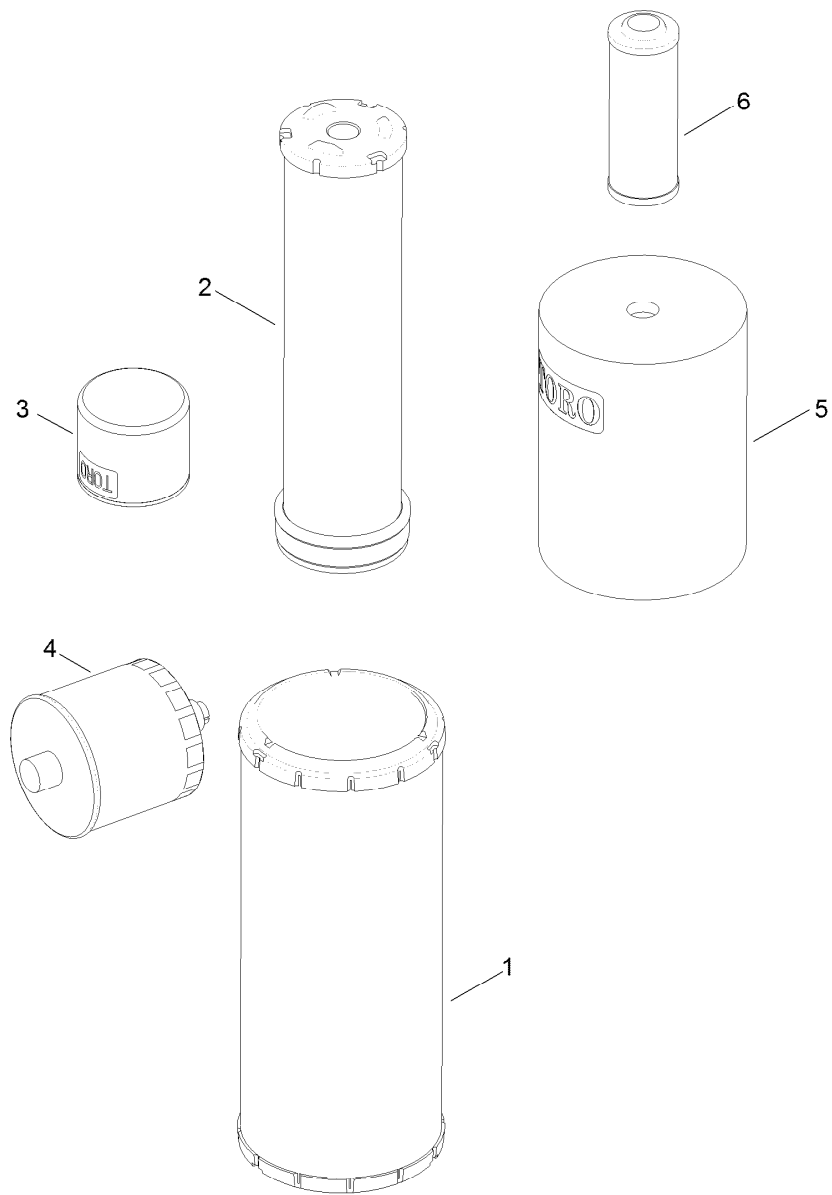

Count on it.

Parts Catalog

MVP Kit

T4240 or R3240T Traction Unit

Model No. 111-8001

Filter Assembly

<i>Ref.</i>	<i>Part Number</i>	<i>Qty.</i>	<i>Description</i>
1	111-5015	1	Filter-Air, Element
2	111-5016	1	Filter-Air, Safety
3	104-5169	4	Filter-Oil
4	15221-43170	1	Element-Filter, Fuel
5	924692	2	Element-Filter
6	924709	2	Element-Filter, Pressure