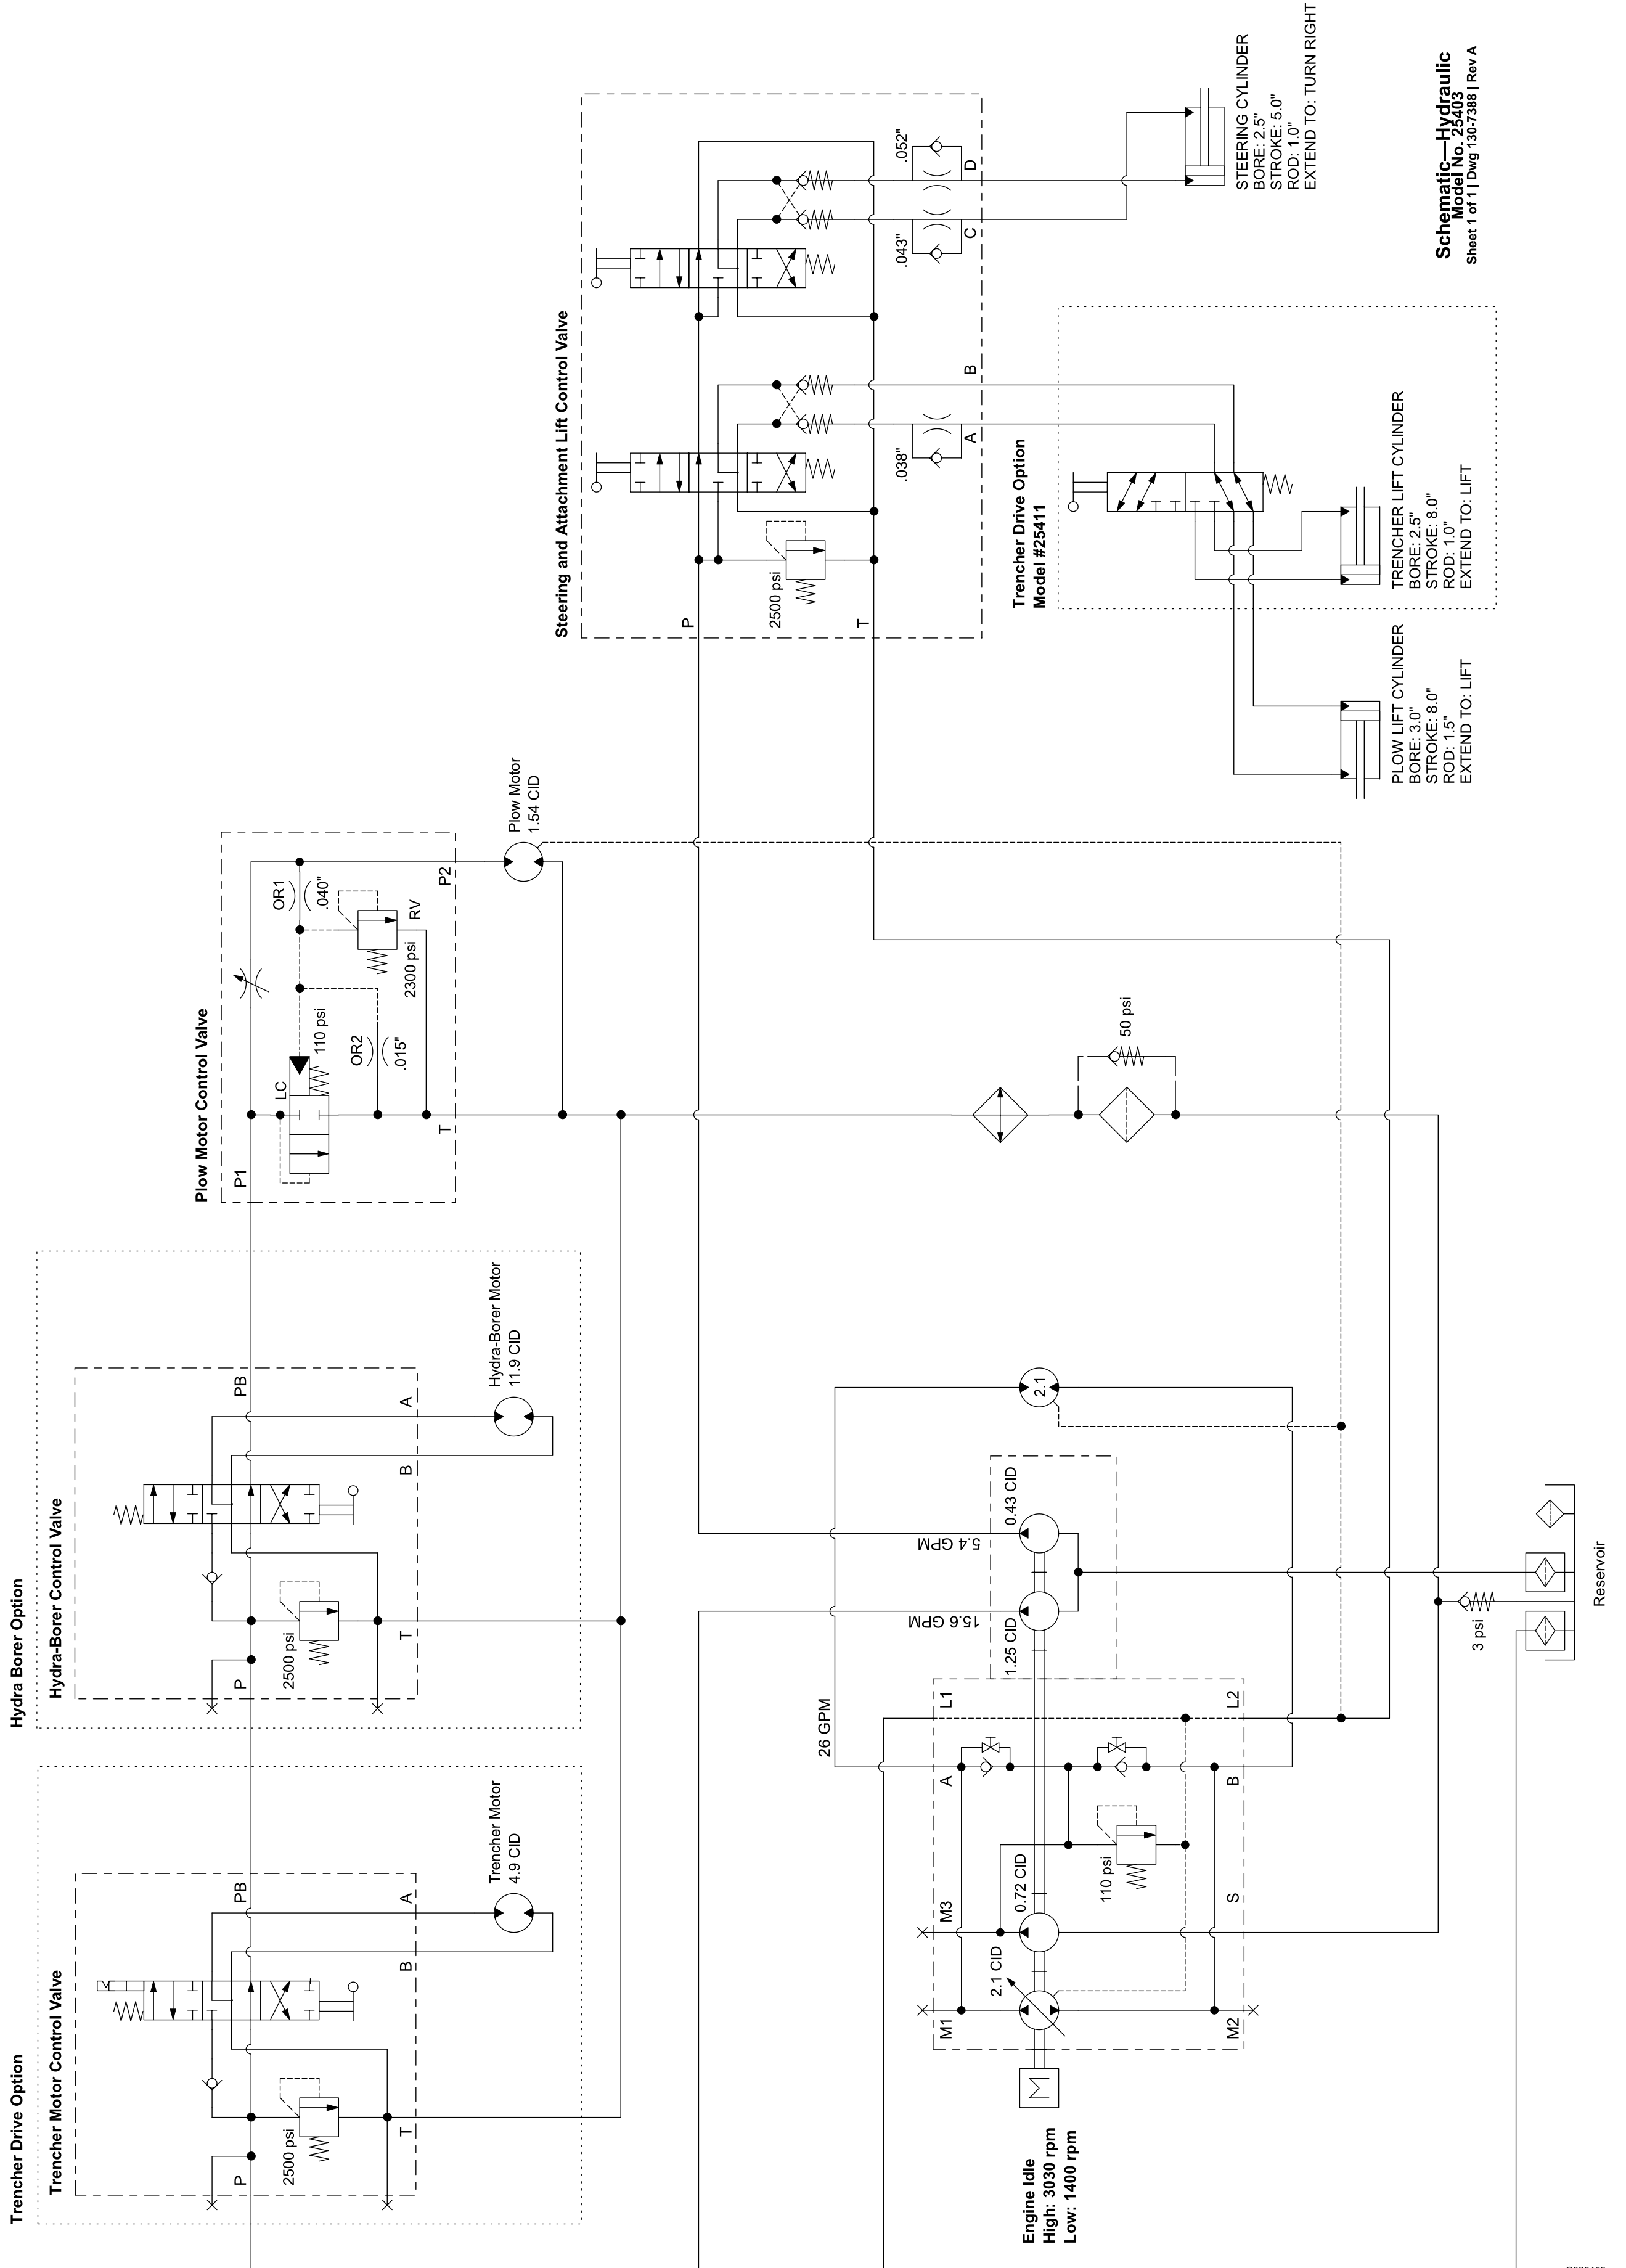

Pro Sneak 365 Vibratory Plow

Model No. 25403—Serial No. 314000001 and Up
 Model No. 25403A—Serial No. 314000001 and Up
 Model No. 25403C—Serial No. 314000001 and Up

Hydraulic Schematic

Schematic—Hydraulic
 Model No. 25403
 Sheet 1 of 1 | Dwg 130-7388 | Rev A

G026453