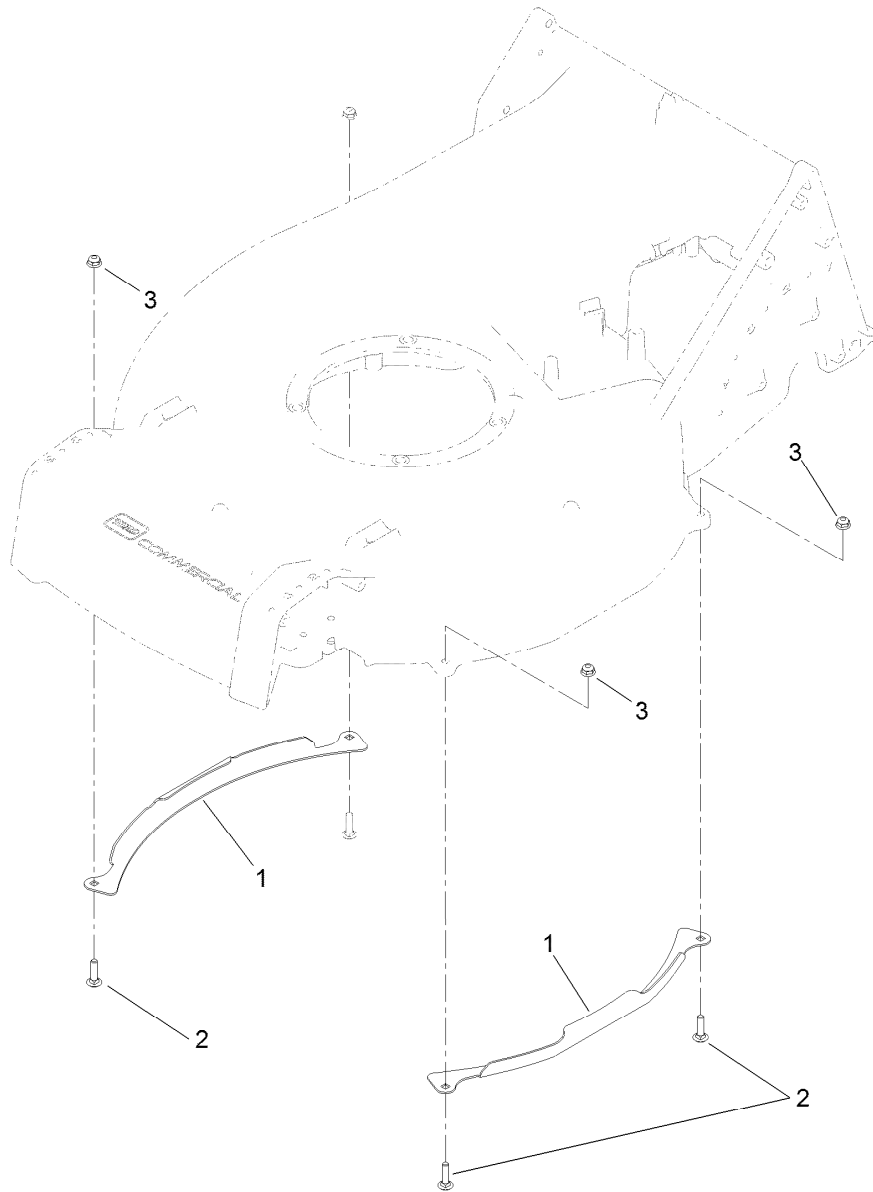

Count on it.

Parts Catalog

Deck Side Guard Kit

**21in or 53cm Heavy-Duty Recycler®/Rear
Bagger Lawn Mower**

Model No. 130-9701

Side Guard Assembly

<i>Ref.</i>	<i>Part Number</i>	<i>Qty.</i>	<i>Description</i>
1	125-1047-03	2	Guard-Side, Deck
2	3229-2	3	Screw-CARR
3	104-7201	3	Nut-HF