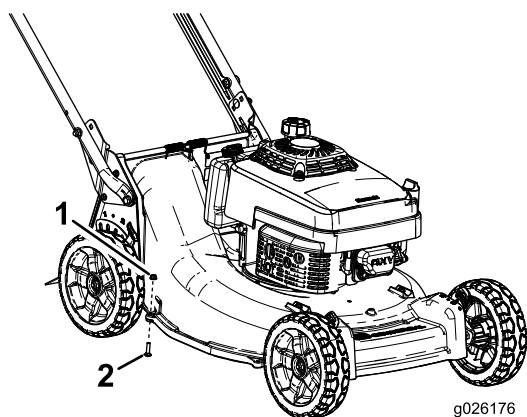

Deck Side Guard Kit

21in or 53cm Heavy-Duty Recycler®/Rear Bagger Lawn Mower

Model No. 130-9701

Installation Instructions

▲ WARNING

CALIFORNIA Proposition 65 Warning

This product contains a chemical or chemicals known to the State of California to cause cancer, birth defects, or reproductive harm.

1. Remove the bolt and nut in front of the right rear tire (Figure 1).

Figure 1

g026176

1. Nut

2. Bolt

2. Place the side guards onto the deck and secure with the 3 bolts and nuts from the kit along with the bolt and the nut that you removed in step 1 (Figure 2).

Figure 2

g026177

1. Nut (4)

3. Bolt (4)

2. Deck guard (2)

Note: Save this bolt and nut as it will be reused in step 2.