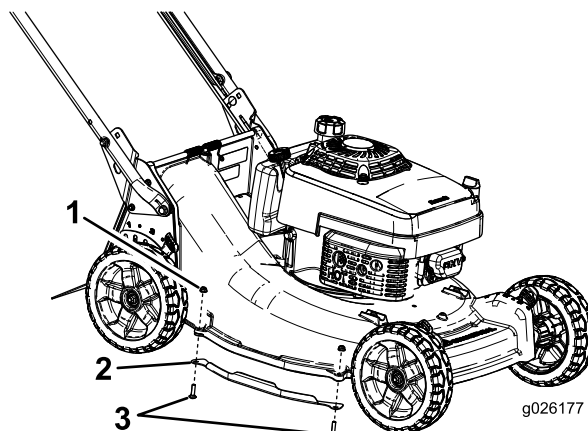

Deck Side Guard Kit

21in or 53cm Heavy-Duty Recycler®/Rear Bagger Lawn Mower

Model No. 130-9701

Installation Instructions

▲ WARNING

CALIFORNIA Proposition 65 Warning

This product contains a chemical or chemicals known to the State of California to cause cancer, birth defects, or reproductive harm.

1. Remove the bolt and nut in front of the right rear tire (Figure 1).

Figure 1

g026176

1. Nut

2. Bolt

2. Place the side guards onto the deck and secure with the 3 bolts and nuts from the kit along with the bolt and the nut that you removed in step 1 (Figure 2).

Figure 2

g026177

1. Nut (4)

3. Bolt (4)

2. Deck guard (2)

Note: Save this bolt and nut as it will be reused in step 2.