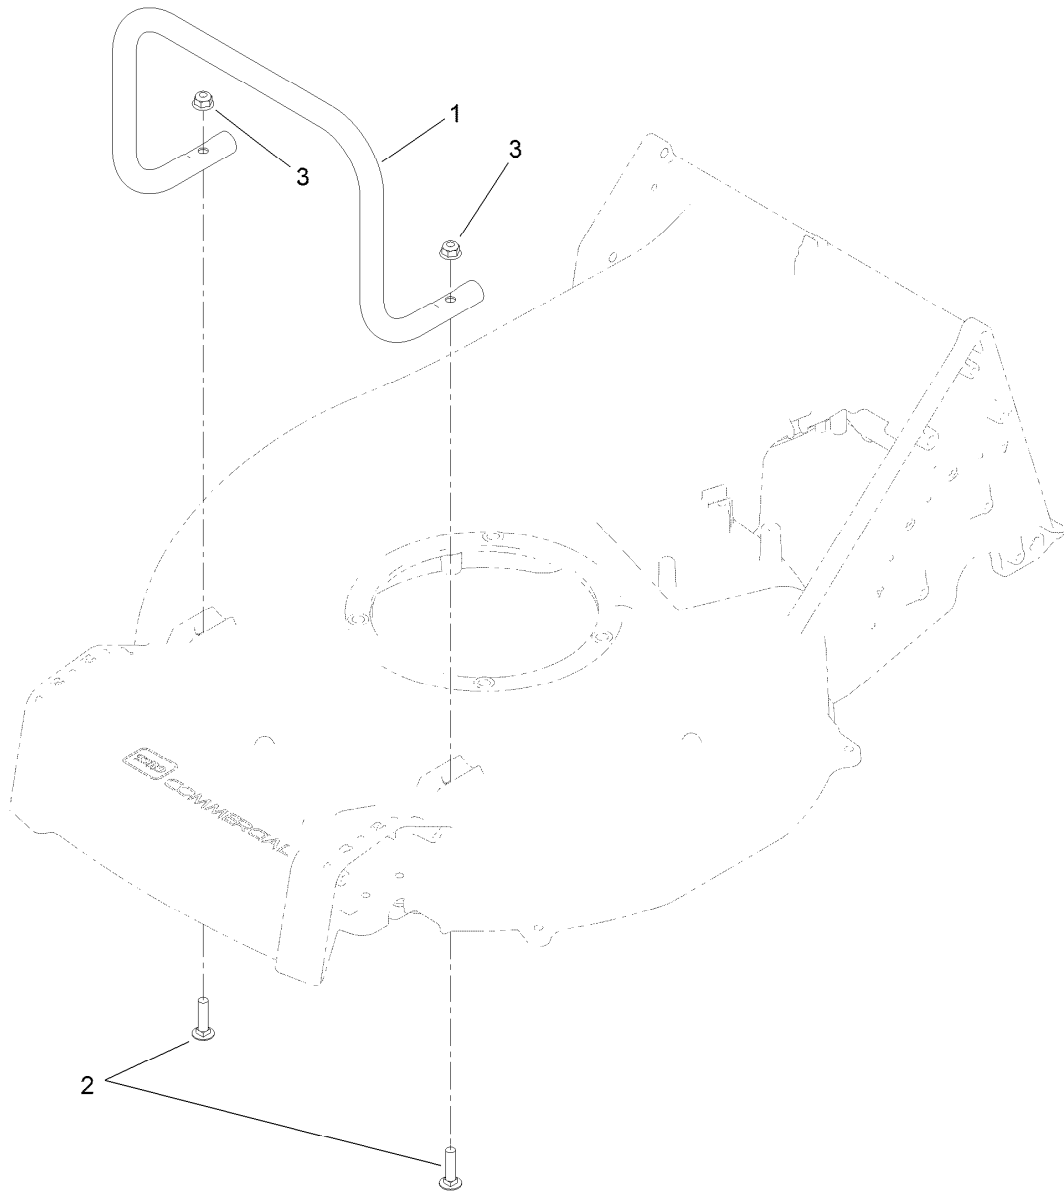

**Count on it.**

**Parts Catalog**

**Engine Guard Kit**

**21in or 53cm Heavy-Duty Recycler®/Rear  
Bagger Lawn Mower**

Model No. 130-9700

## Engine Guard Assembly

<i>Ref.</i>	<i>Part Number</i>	<i>Qty.</i>	<i>Description</i>
1	125-1003-03	1	Guard-Engine
2	3230-3	2	Screw-CARR
3	104-8300	2	Nut-Flange, NI