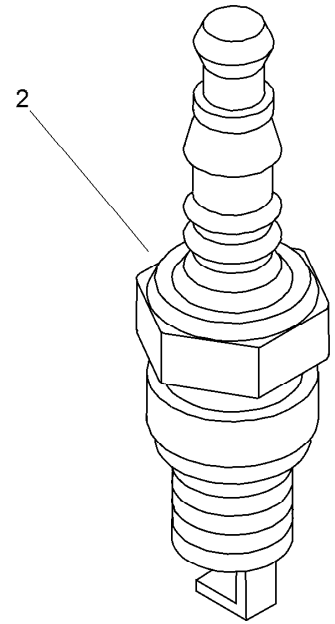

Count on it.

Parts Catalog

**MVP Filter and Spark Plug Kit
2012 and After Walk-Behind Greensmaster®
Mower**

Model No. 30097

MVP Filter and Spark Plug Kit

<i>Ref.</i>	<i>Part Number</i>	<i>Qty.</i>	<i>Description</i>
1	121-0618	1	Set-Element
2	121-0547	1	Plug-Spark