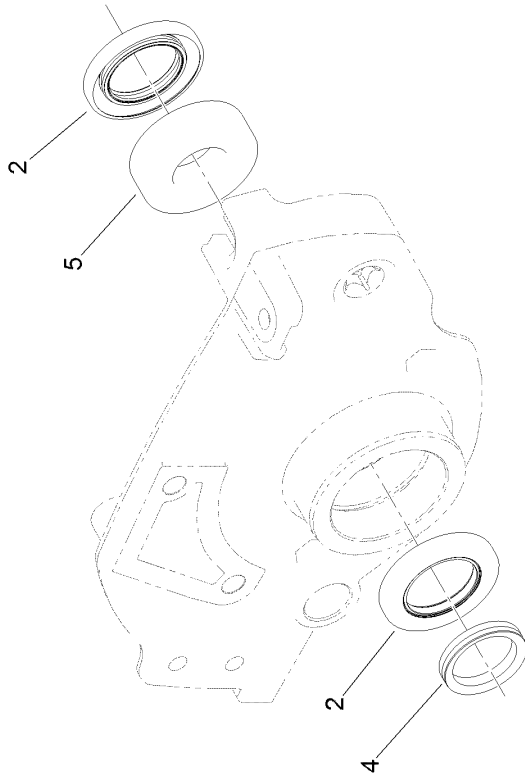

Count on it.

Parts Catalog

**Reel Bearing and Seal Rebuild Kit
2011 and Before Cutting Unit for
Greensmaster® Flex™ Mower**

Model No. 130-0105

Reel Bearing and Seal Rebuild Kit Assembly No. 130-0105

Reel Bearing and Seal Rebuild Kit

Assembly No. 130-0105 (continued)

<i>Ref.</i>	<i>Part Number</i>	<i>Qty.</i>	<i>Description</i>	<i>Ref.</i>	<i>Part Number</i>	<i>Qty.</i>	<i>Description</i>
1	20-9500	1	Washer	5	251-342	2	Bearing-Ball
2	107-3233	4	Seal-Oil	6	32151-92	2	Ring-Retaining
3	108-3162	1	Spacer	7	3290-485	1	Washer-Wave
4	107-3238	2	V-Ring	8	105-9943	1	Washer-Thrust