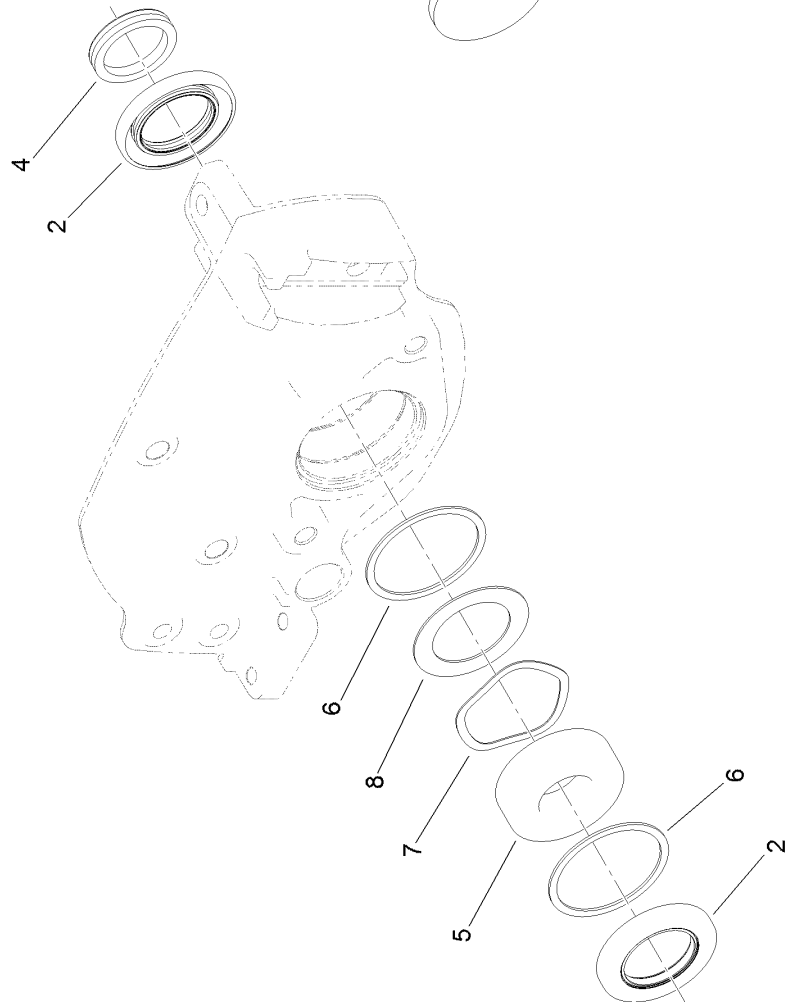

Count on it.

Parts Catalog

**Reel Bearing and Seal Rebuild Kit
2011 and Before Cutting Unit for
Greensmaster® Flex™ Mower**

Model No. 130-0105

Reel Bearing and Seal Rebuild Kit Assembly No. 130-0105

Reel Bearing and Seal Rebuild Kit

Assembly No. 130-0105 (continued)

<i>Ref.</i>	<i>Part Number</i>	<i>Qty.</i>	<i>Description</i>	<i>Ref.</i>	<i>Part Number</i>	<i>Qty.</i>	<i>Description</i>
1	20-9500	1	Washer	5	251-342	2	Bearing-Ball
2	107-3233	4	Seal-Oil	6	32151-92	2	Ring-Retaining
3	108-3162	1	Spacer	7	3290-485	1	Washer-Wave
4	107-3238	2	V-Ring	8	105-9943	1	Washer-Thrust