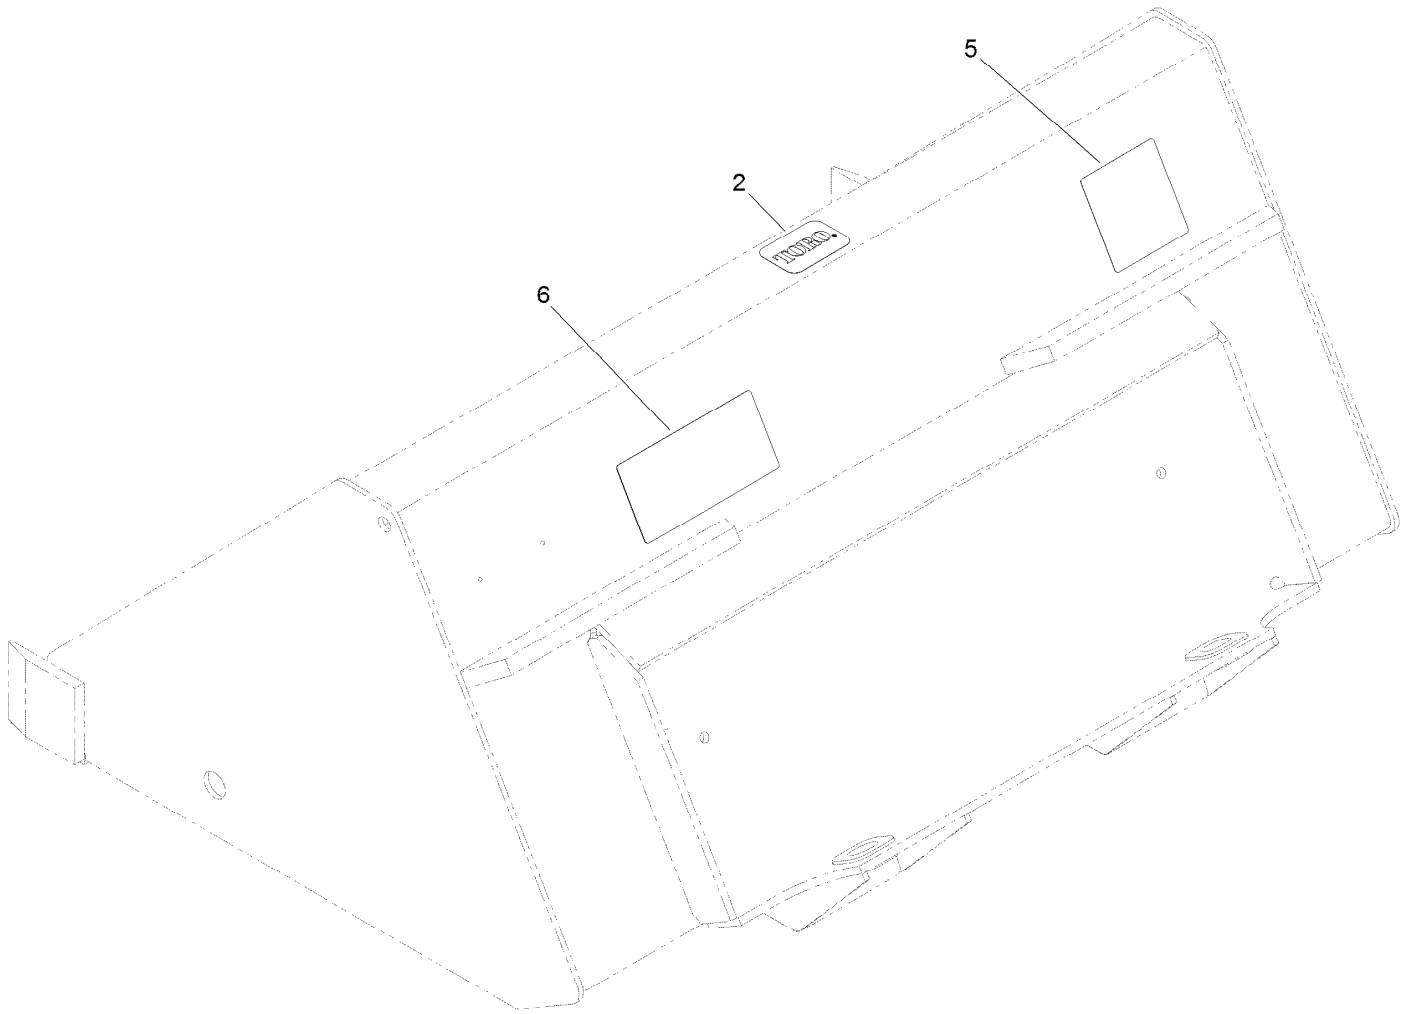

Count on it.

Parts Catalog

**Narrow Bucket
Compact Utility Loaders**

Model No. 22520—Serial No. 200000001 and Up

Narrow Bucket Assembly

<i>Ref.</i>	<i>Part Number</i>	<i>Qty.</i>	<i>Description</i>
2	98-3206	1	Decal
5	98-3269	1	Decal
6	99-9935	1	Decal-Load Rating

Attachments and Accessories

For 22520 Narrow Bucket Compact Utility Loaders

Product Name

Model/Part

Narrow Bucket Tooth Bar Kit..... 104-6020

Count on it.