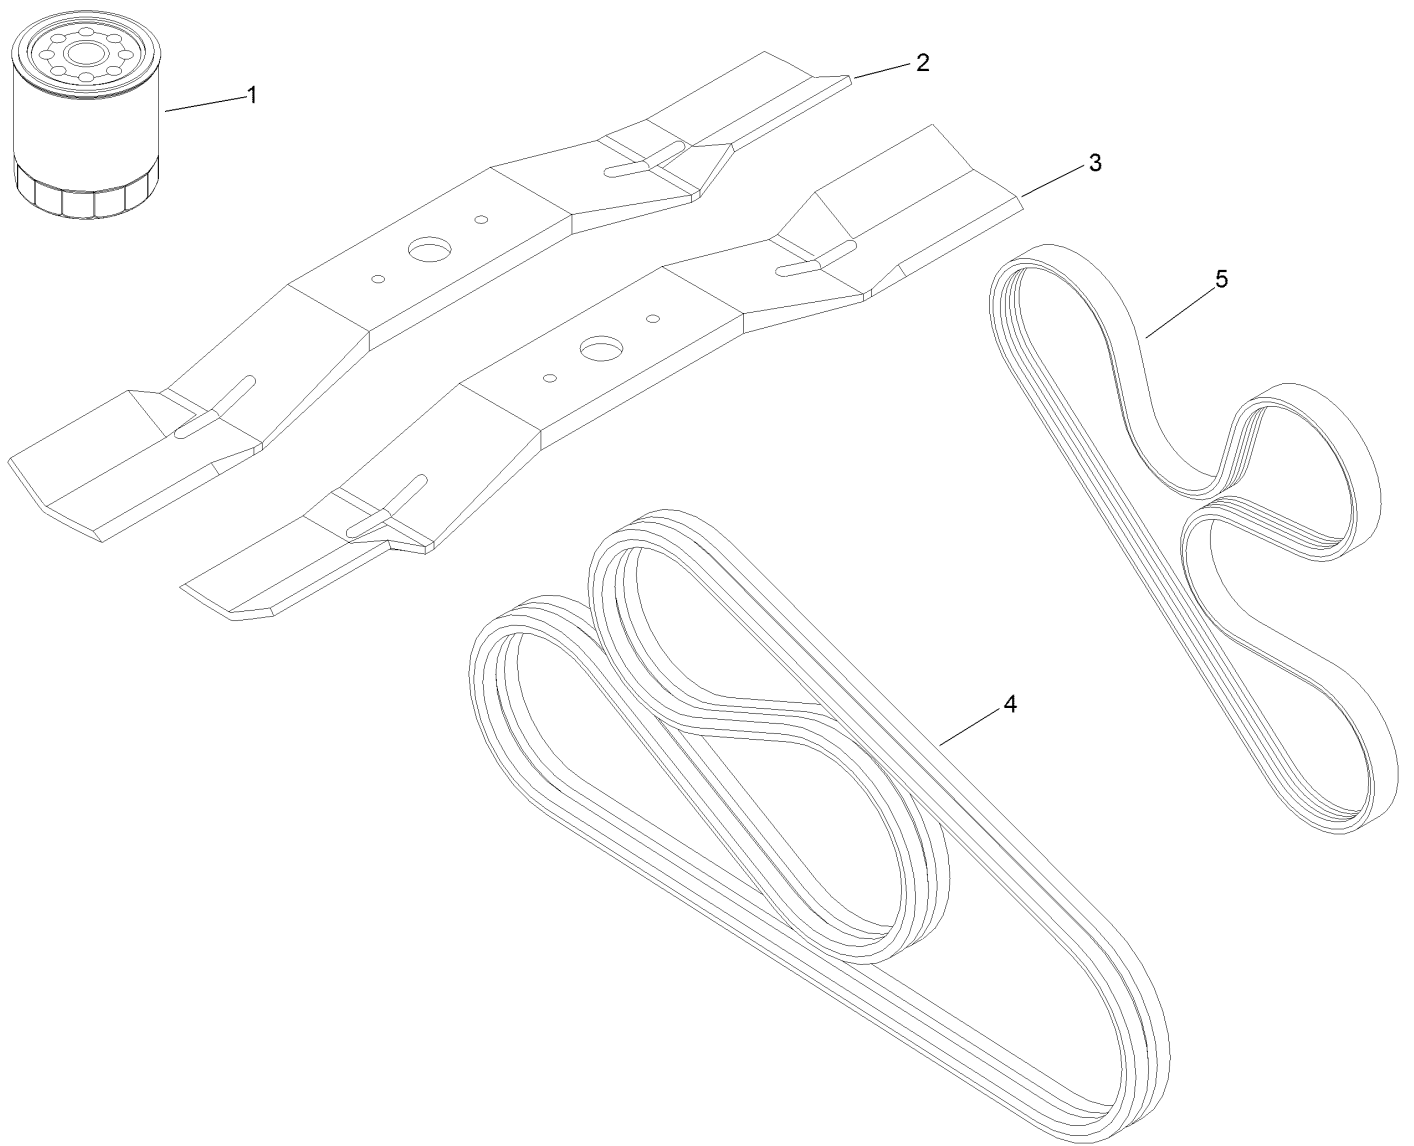

Count on it.

Parts Catalog

48in MVP Kit

Z Master® 8000 Series Riding Mower

Model No. 130-8468

MVP Kit No. 130-8468

<i>Ref.</i>	<i>Part Number</i>	<i>Qty.</i>	<i>Description</i>
1	114-3494	1	Element-Filter, 25 Micron
2	130-2861	1	Blade-25In, LH
3	130-2862	1	Blade-25In, RH
4	130-2870	1	Belts-Matched Pair
5	130-2871	1	Belt-V