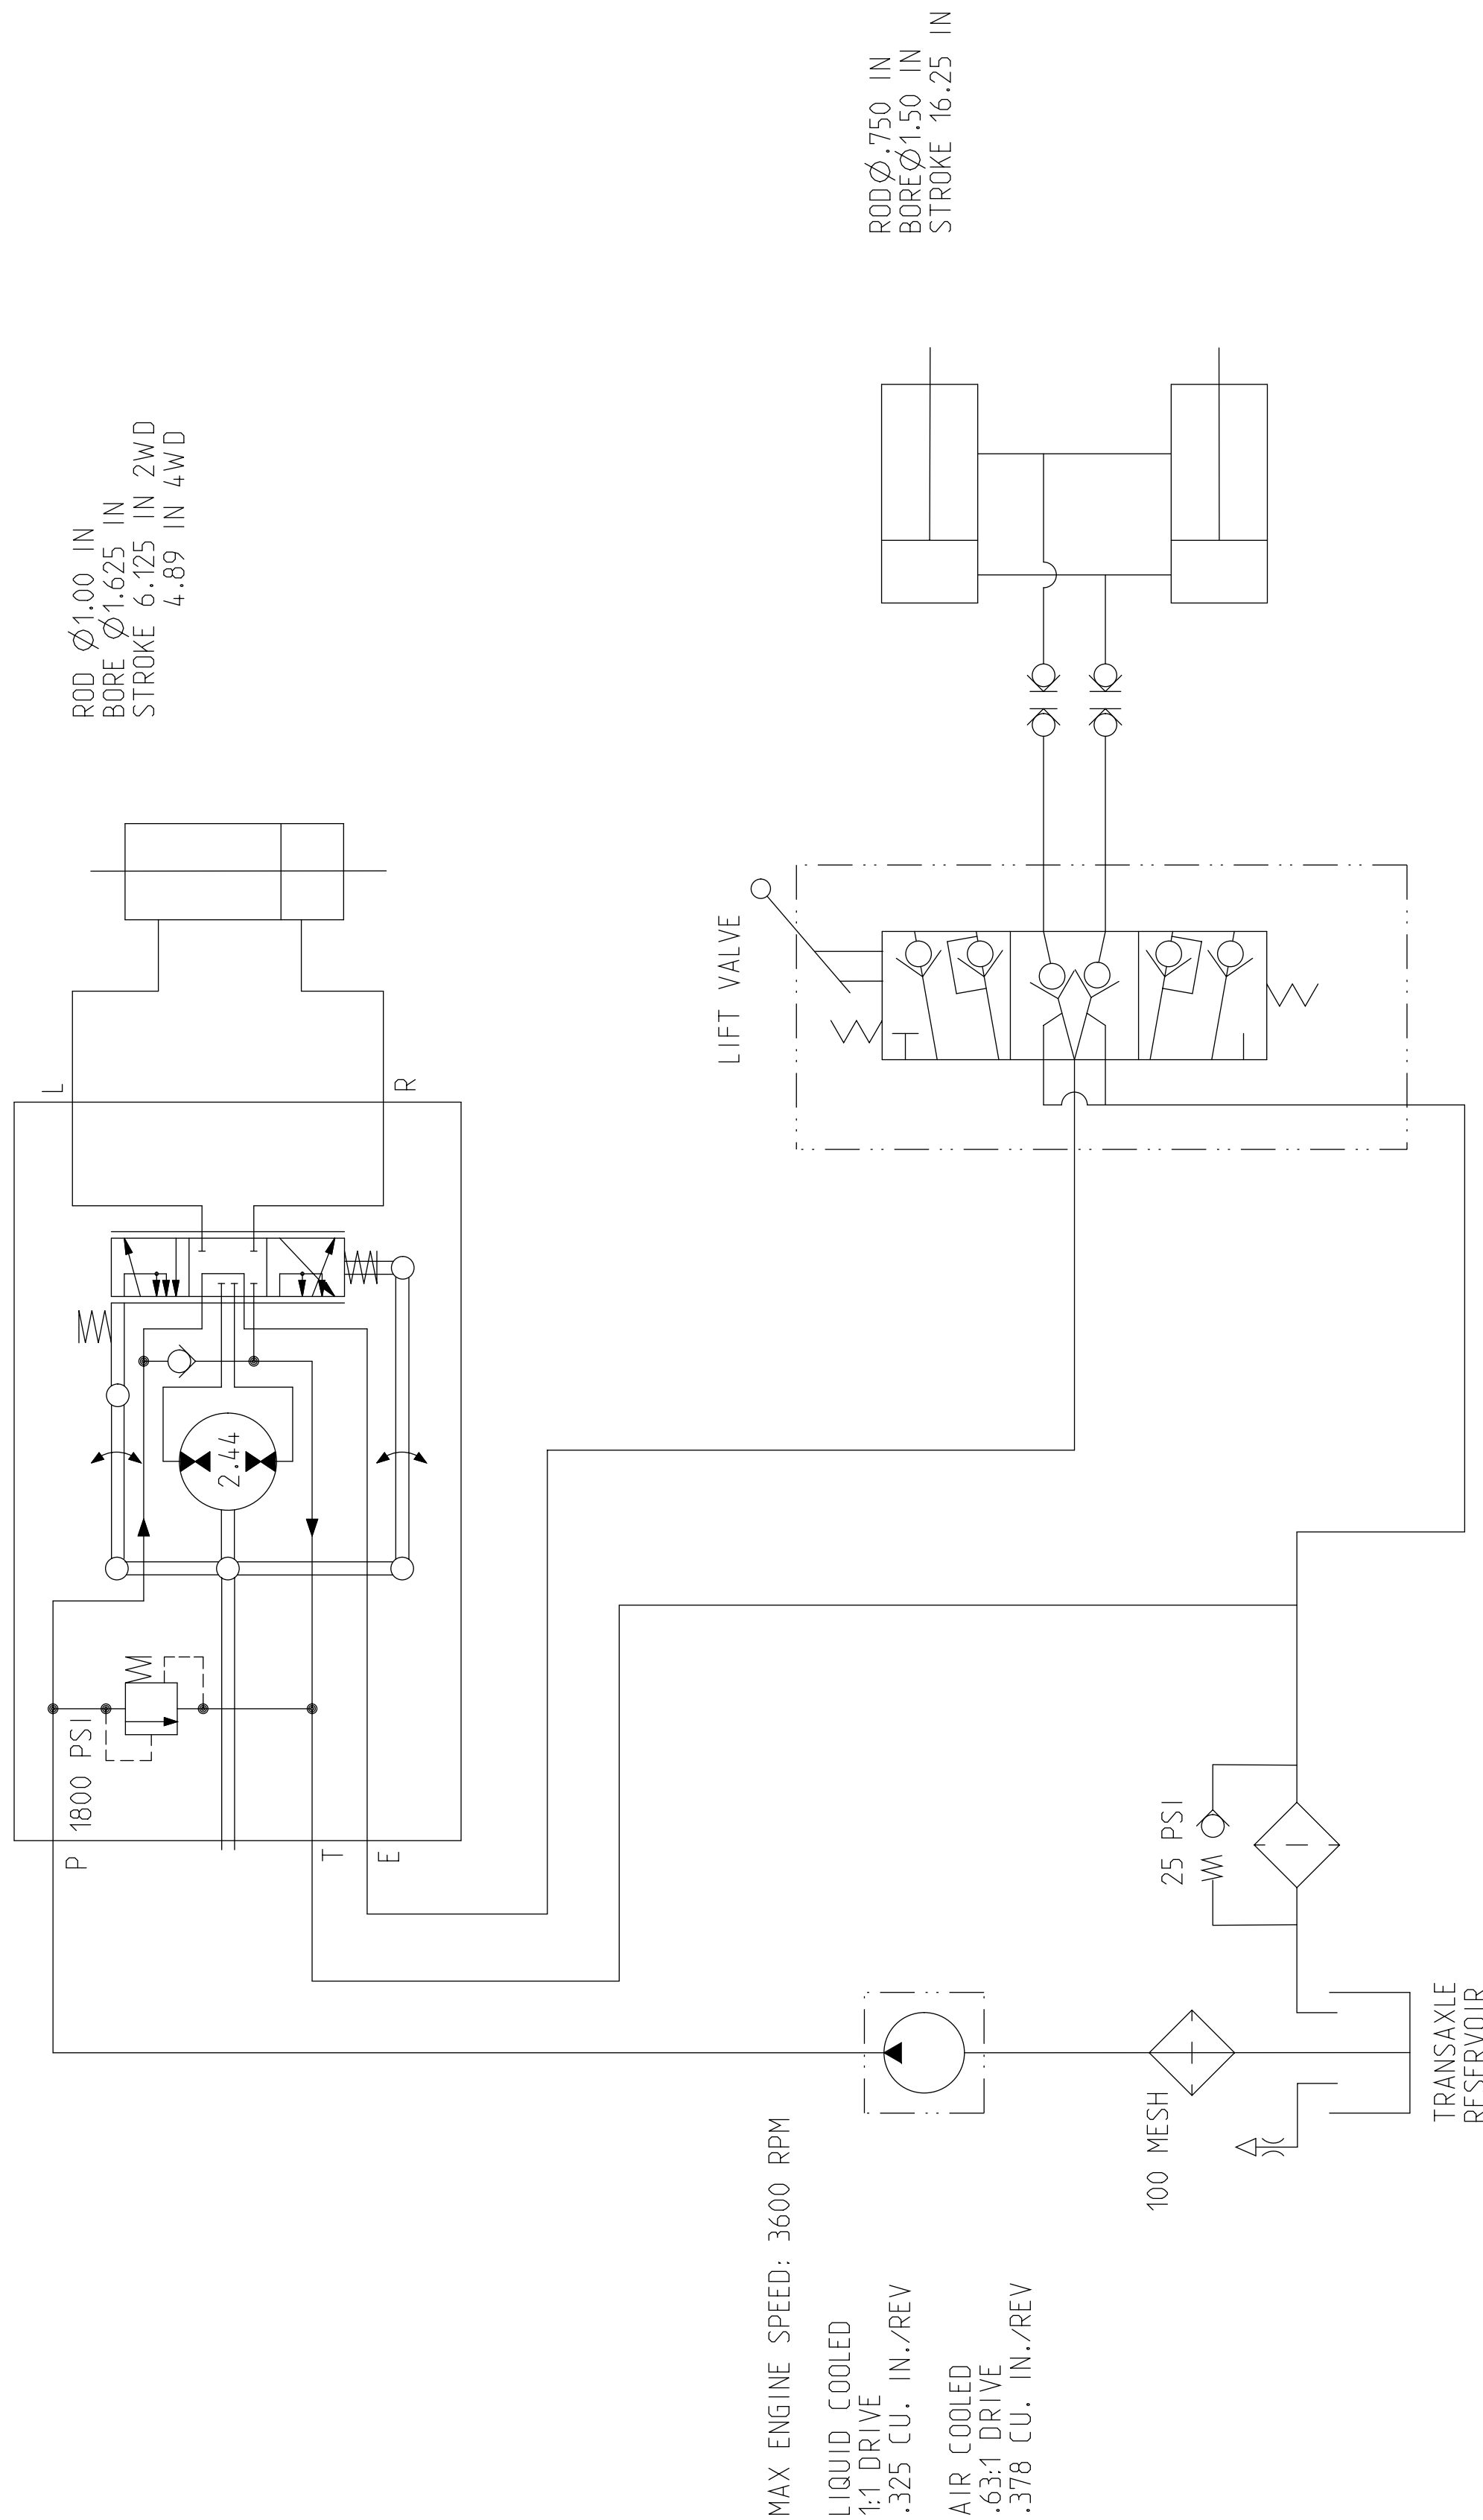

**Workman® HDX Utility Vehicle**

Model No. 07384TC—Serial No. 314000001 and Up  
 Model No. 07385TC—Serial No. 314000001 and Up  
 Model No. 07386TC—Serial No. 314000501 and Up  
 Model No. 07387TC—Serial No. 314000001 and Up

Hydraulic Schematic

**Schematic—Hydraulic**  
 Models 07384TC, 07385TC, 07386TC, and 07387TC  
 Sheet 1 of 1 | DWG 115-7878 | Rev B

G025995