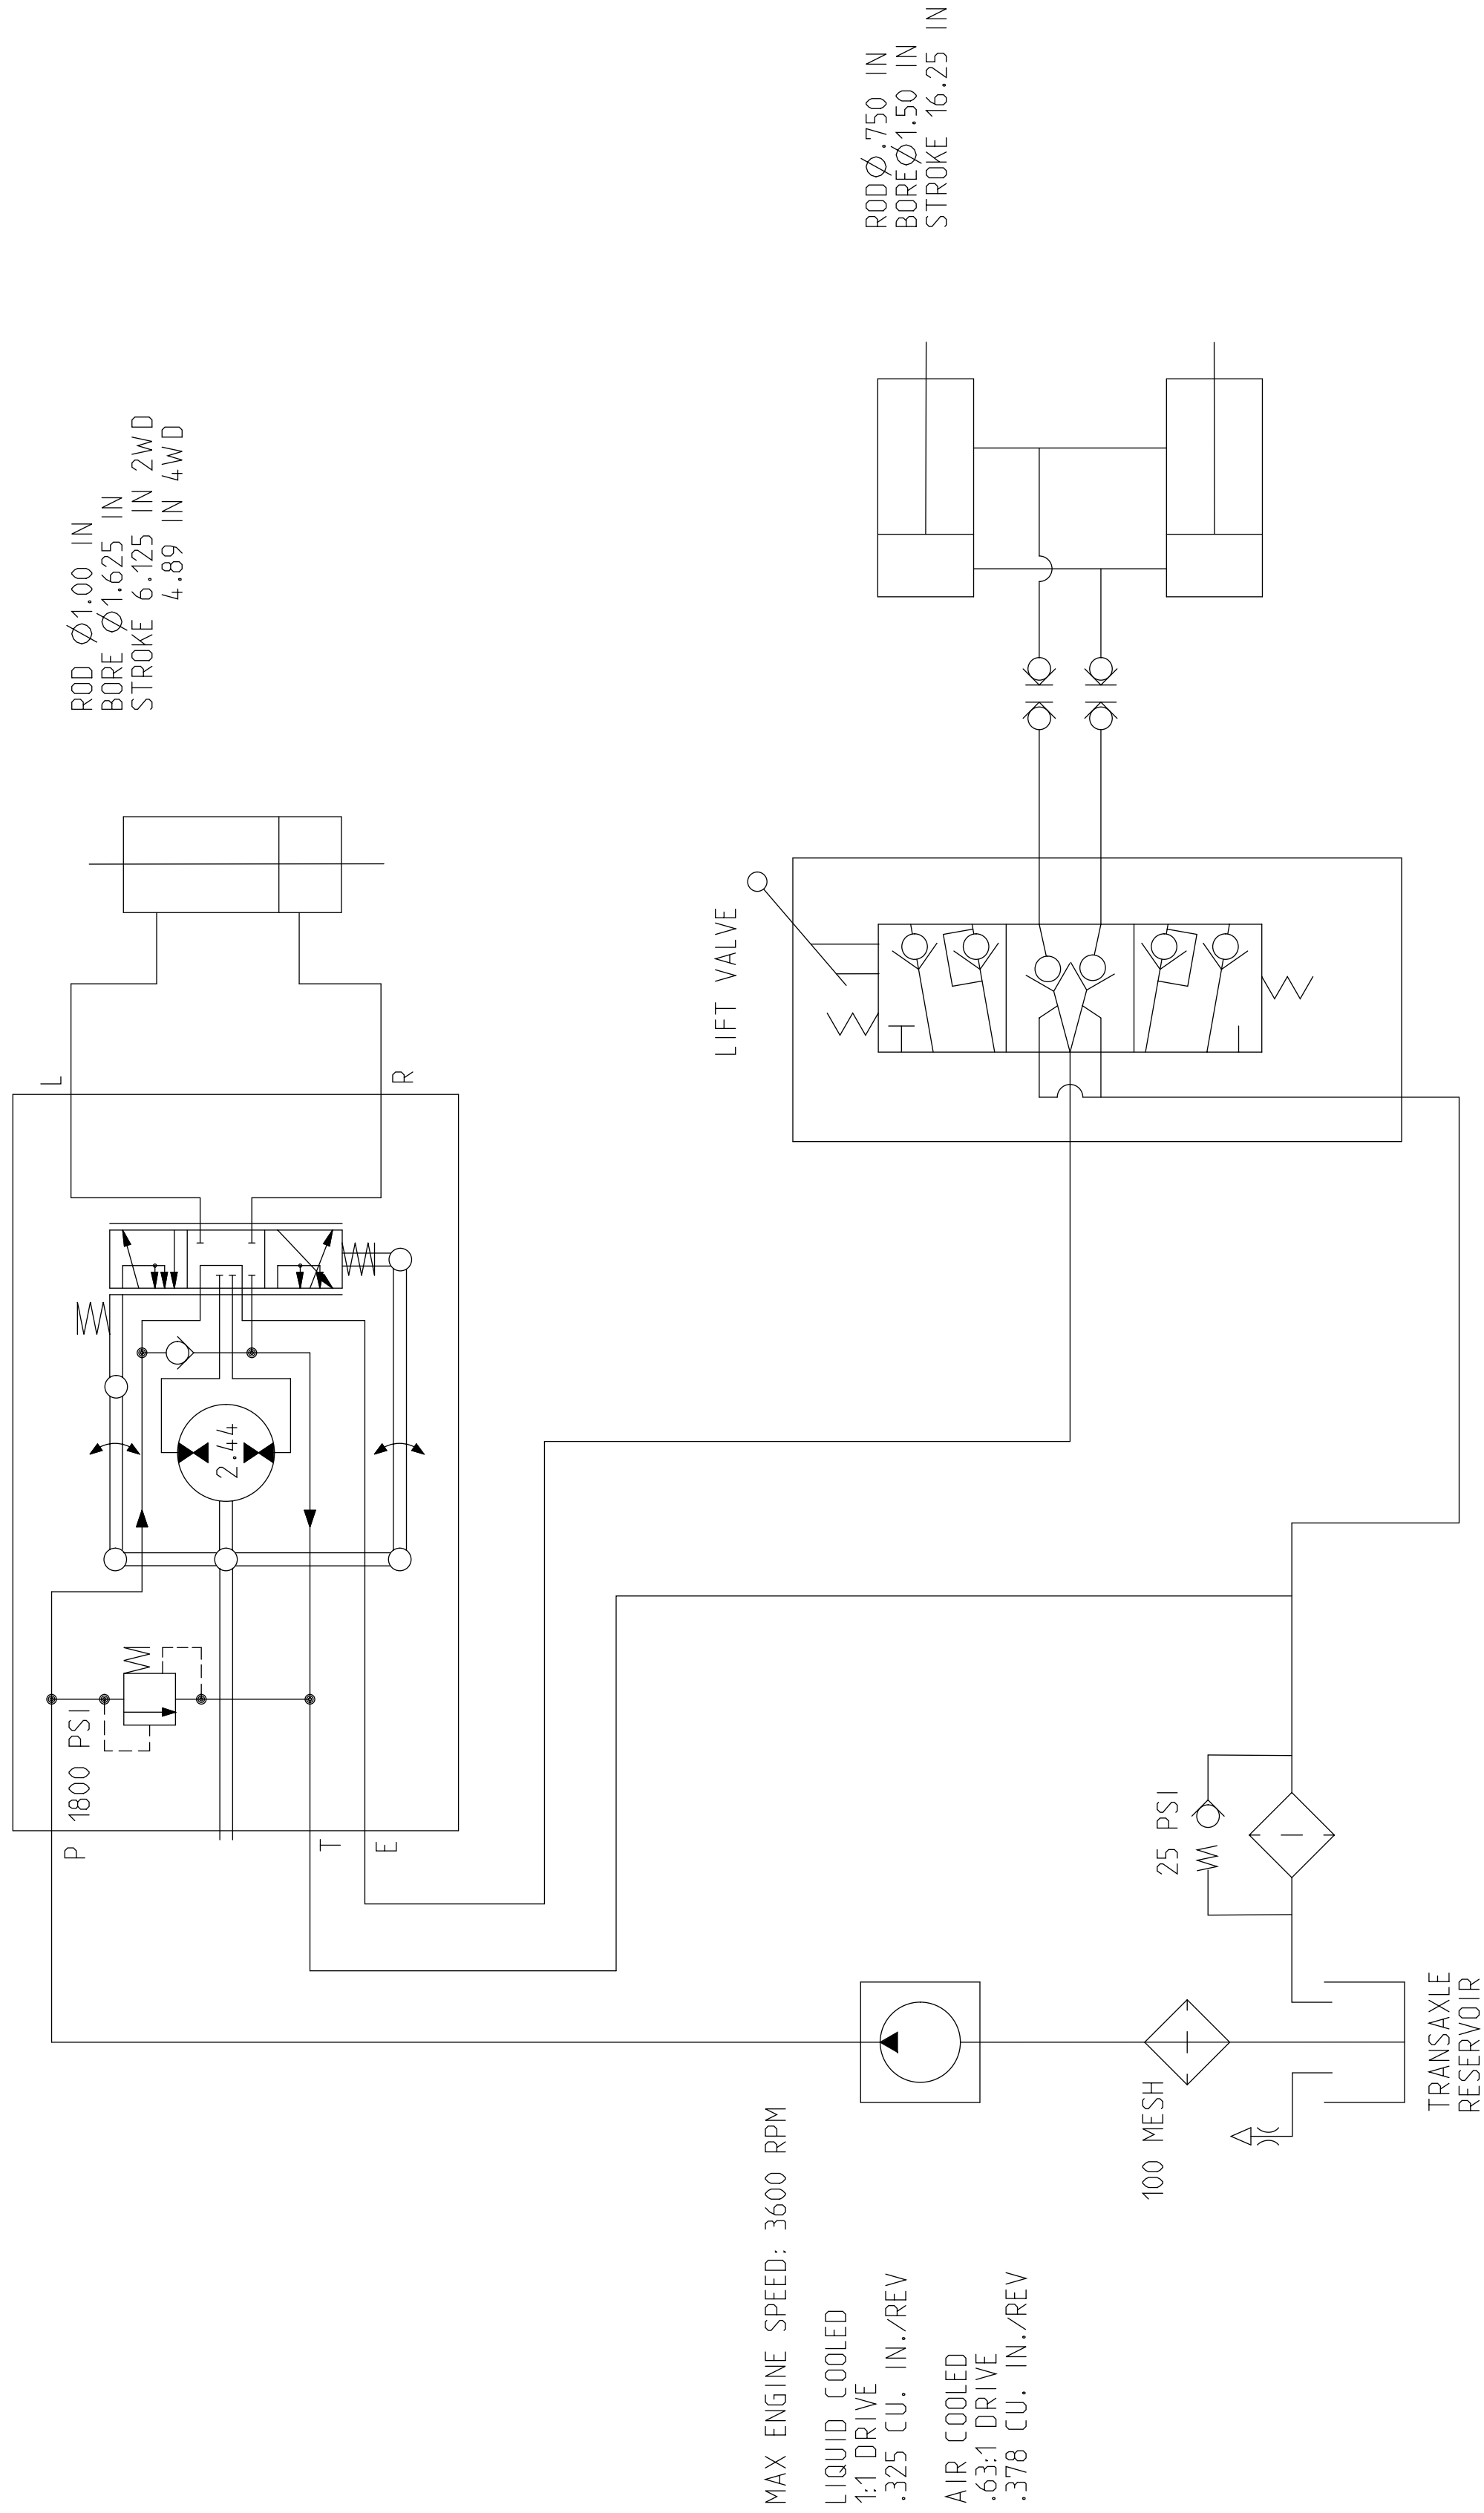

Workman® HD Utility Vehicle

Model No. 07369—Serial No. 314000001 and Up
 Model No. 07379—Serial No. 314000001 and Up
 Model No. 07383—Serial No. 314000001 and Up
 Model No. 07384—Serial No. 314000001 and Up
 Model No. 07385—Serial No. 314000001 and Up
 Model No. 07386—Serial No. 314000001 and Up
 Model No. 07387—Serial No. 314000001 and Up

Hydraulic Schematic

Schematic—Hydraulic
 Models 07379, 07385, 07385TC, 07387, and 07387TC
 Sheet 1 of 1 | DWG 115-7878 | Rev B

G025641