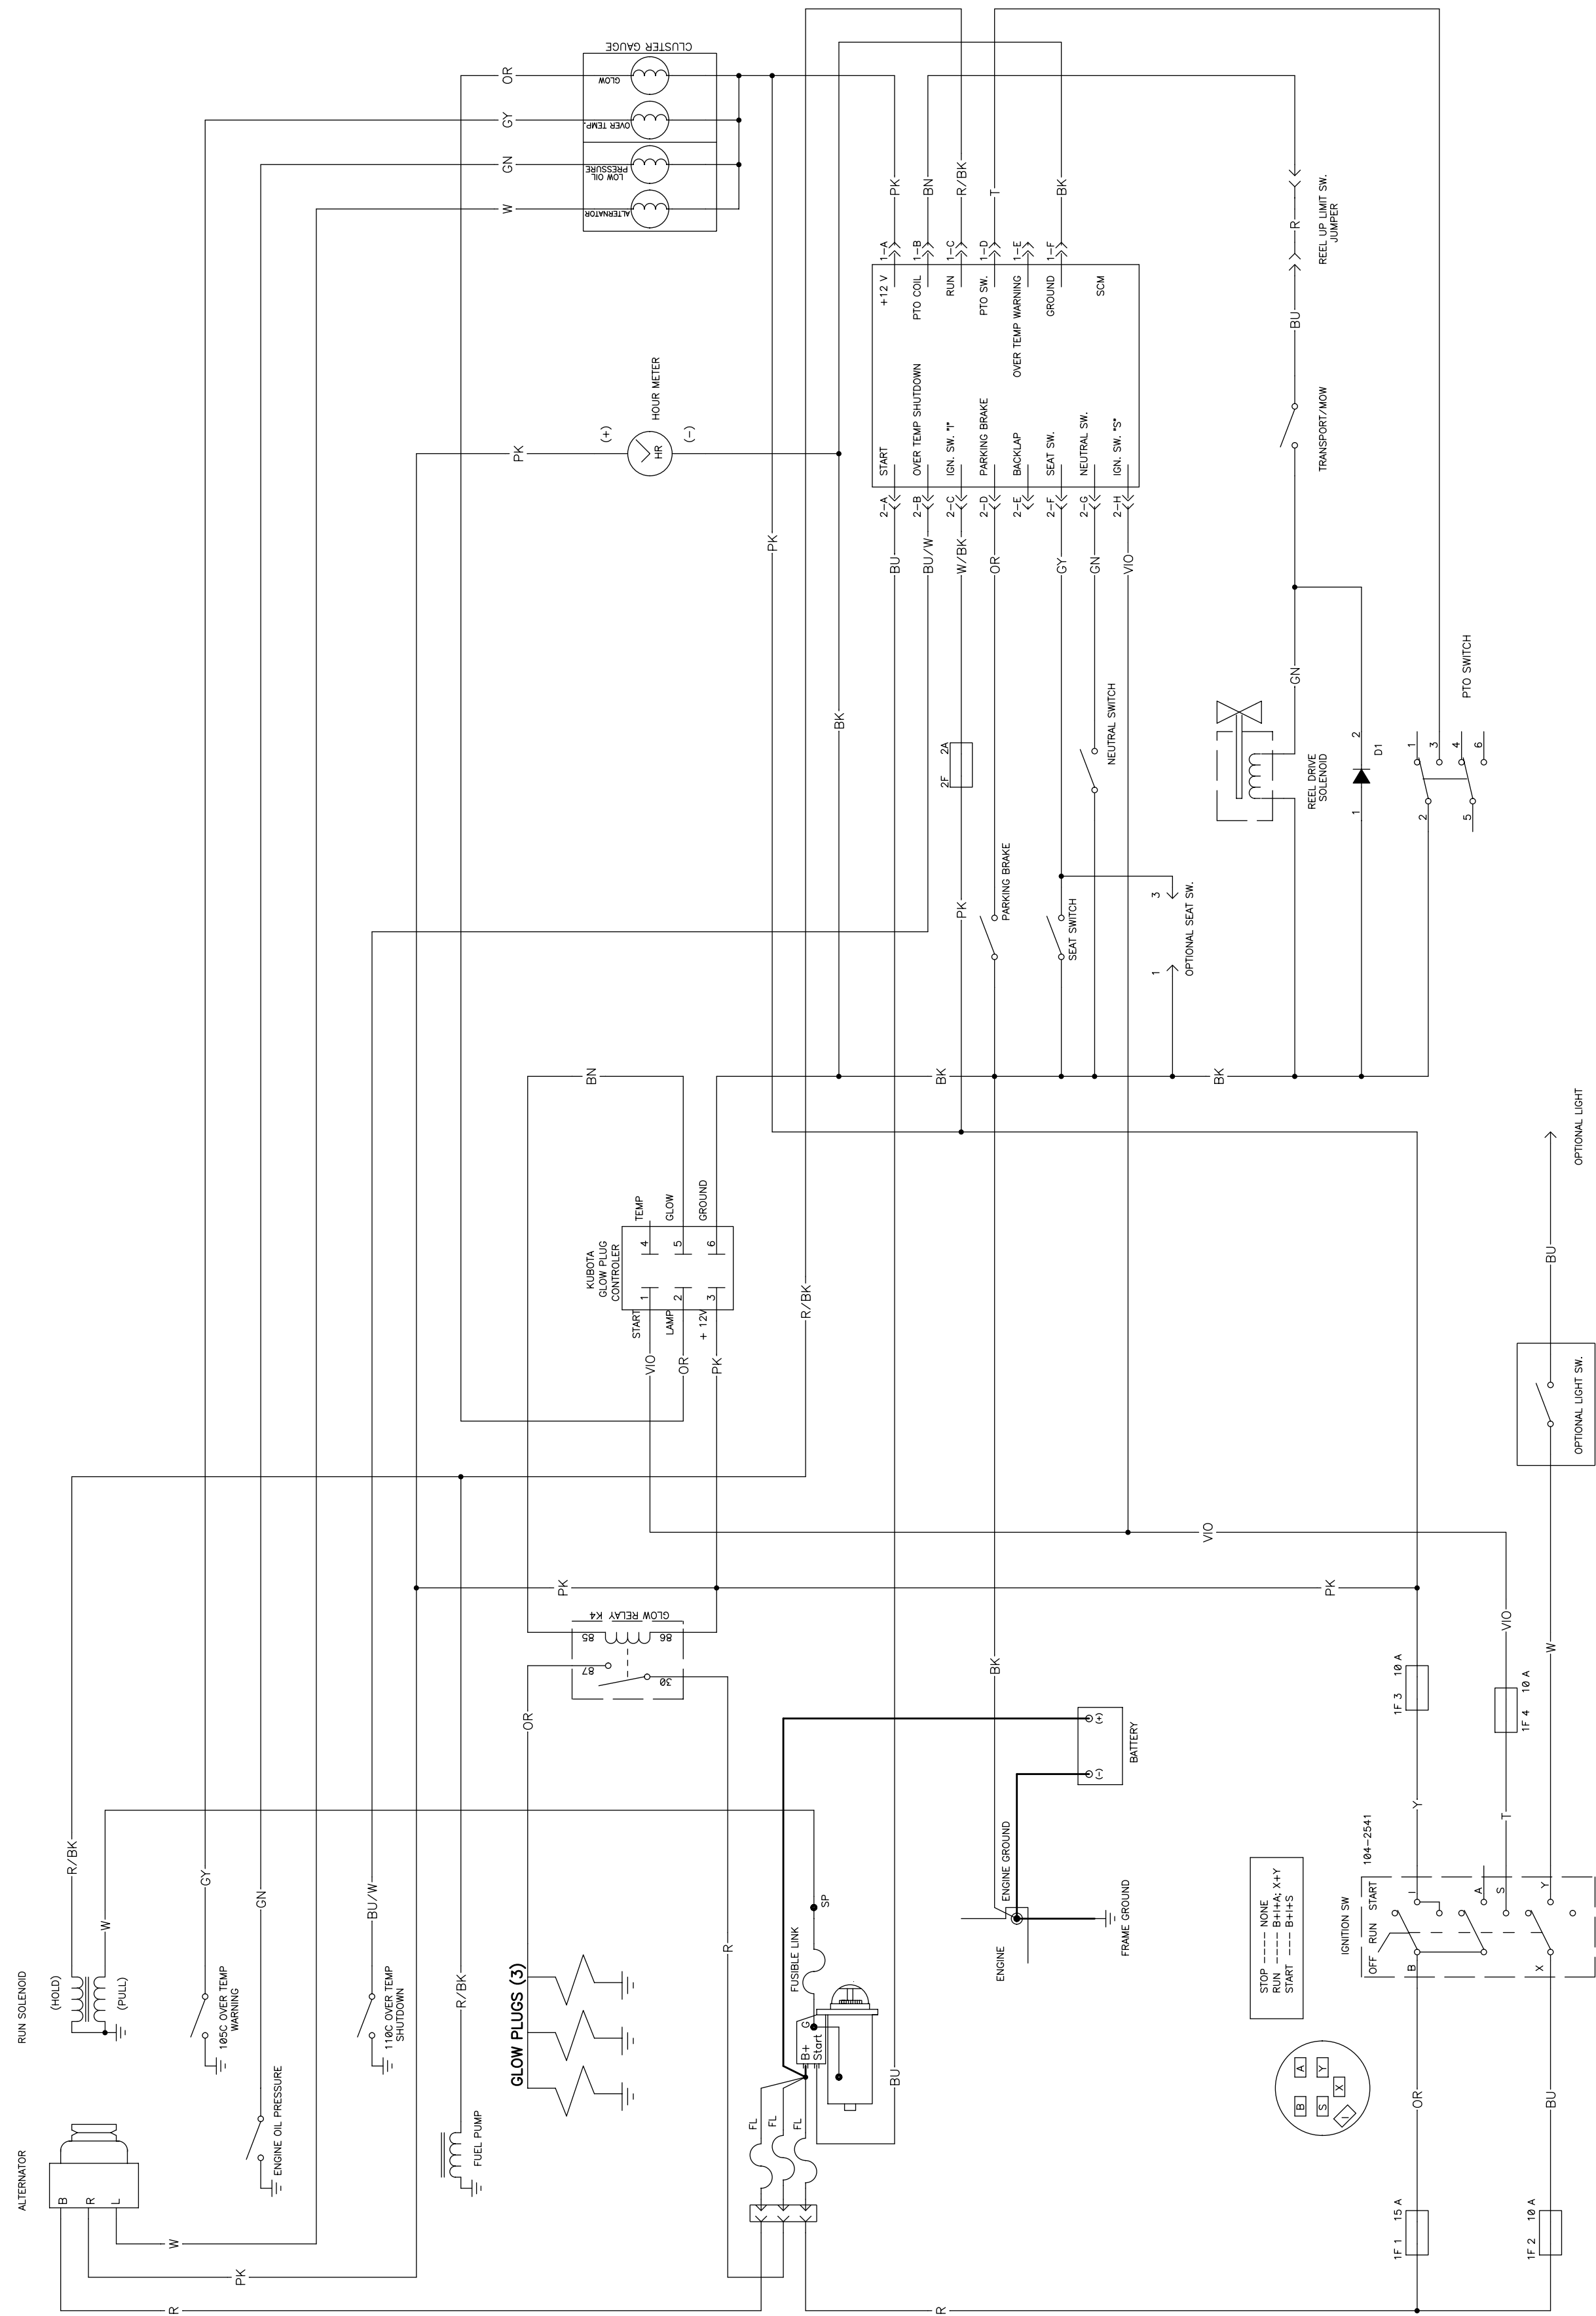

# Groundsmaster® 3505-D Rotary Mower

Model No. 30849—Serial No. 31400001 and Up

Electrical Schematic

**Schematic—Electrical**  
 Model 30849  
 Sheet 1 of 1 | DWG 108-9002 | Rev B

G025689