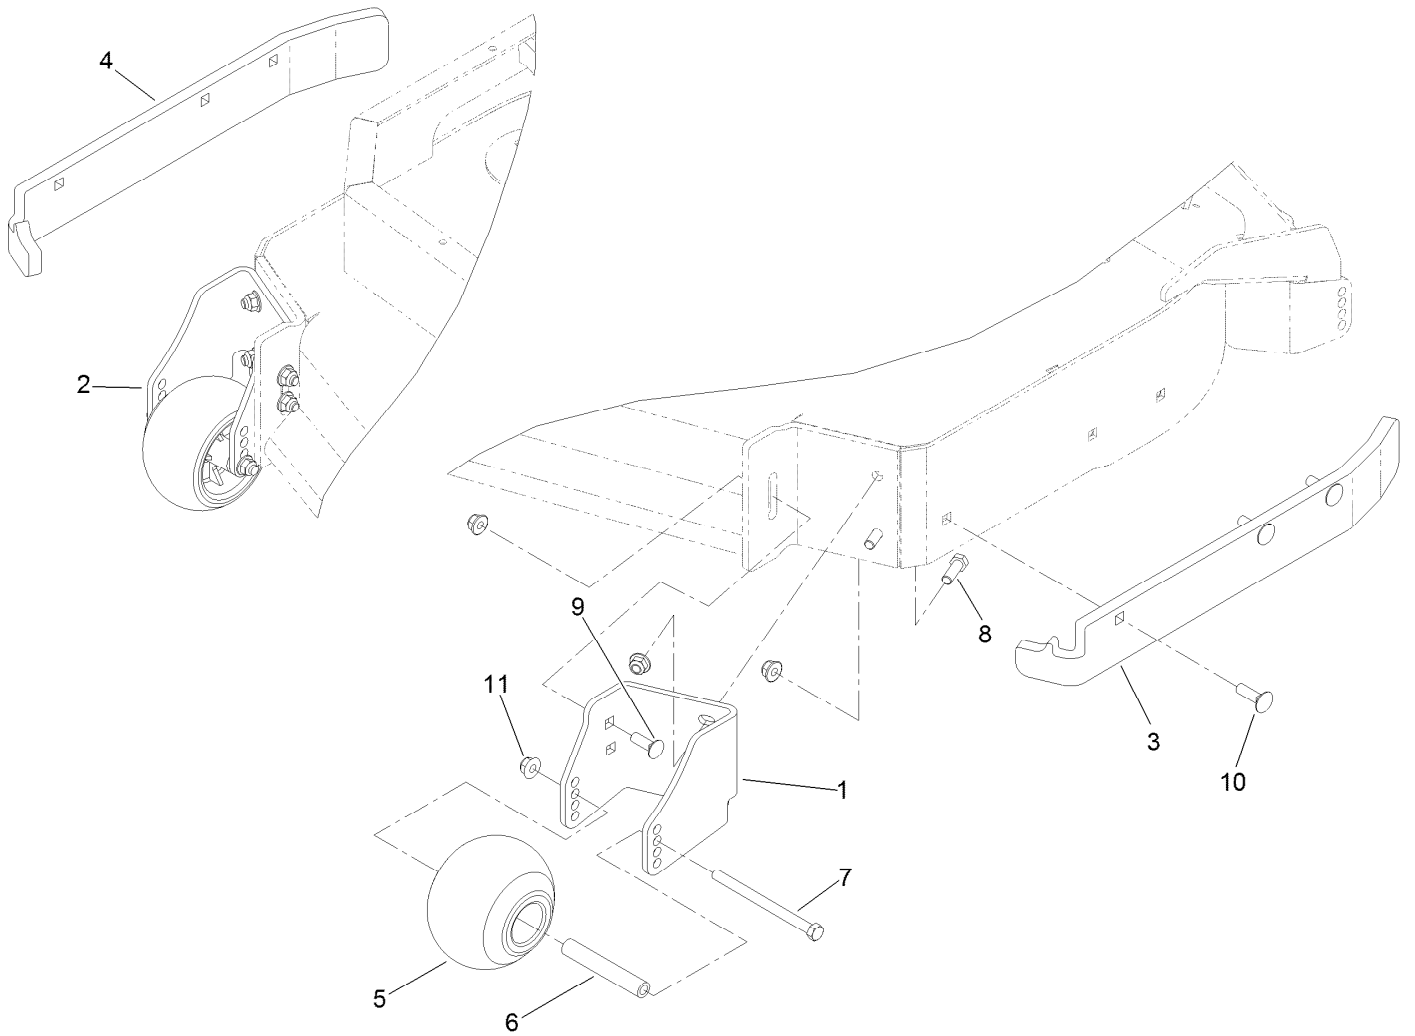

Parts Catalog

Anti-Scalp and Wear Bar Kit Zero-Turn-Radius Rear-Discharge Riding Mower

Model No. 127-6650

Anti-Scalp and Wear Bar Kit No. 127-6650

Ref.	Part Number	Qty.	Description
1	125-9397-01	1	Bracket-Scalp, Anti (LH)
2	125-9398-01	1	Bracket-Scalp, Anti (RH)
3	116-9733-01	1	Bumper-Deck, LH
4	116-9734-01	1	Bumper-Deck, RH
5	103-8415	2	Roller-Anti-Scalp
6	110-0176	2	Tube-Spacer
7	323-39	2	Screw-HH
8	323-18	4	Screw-HH
9	3231-38	4	Screw-CARR
10	3231-25	6	Bolt-CARR
11	104-8301	16	Nut-Flange, NI