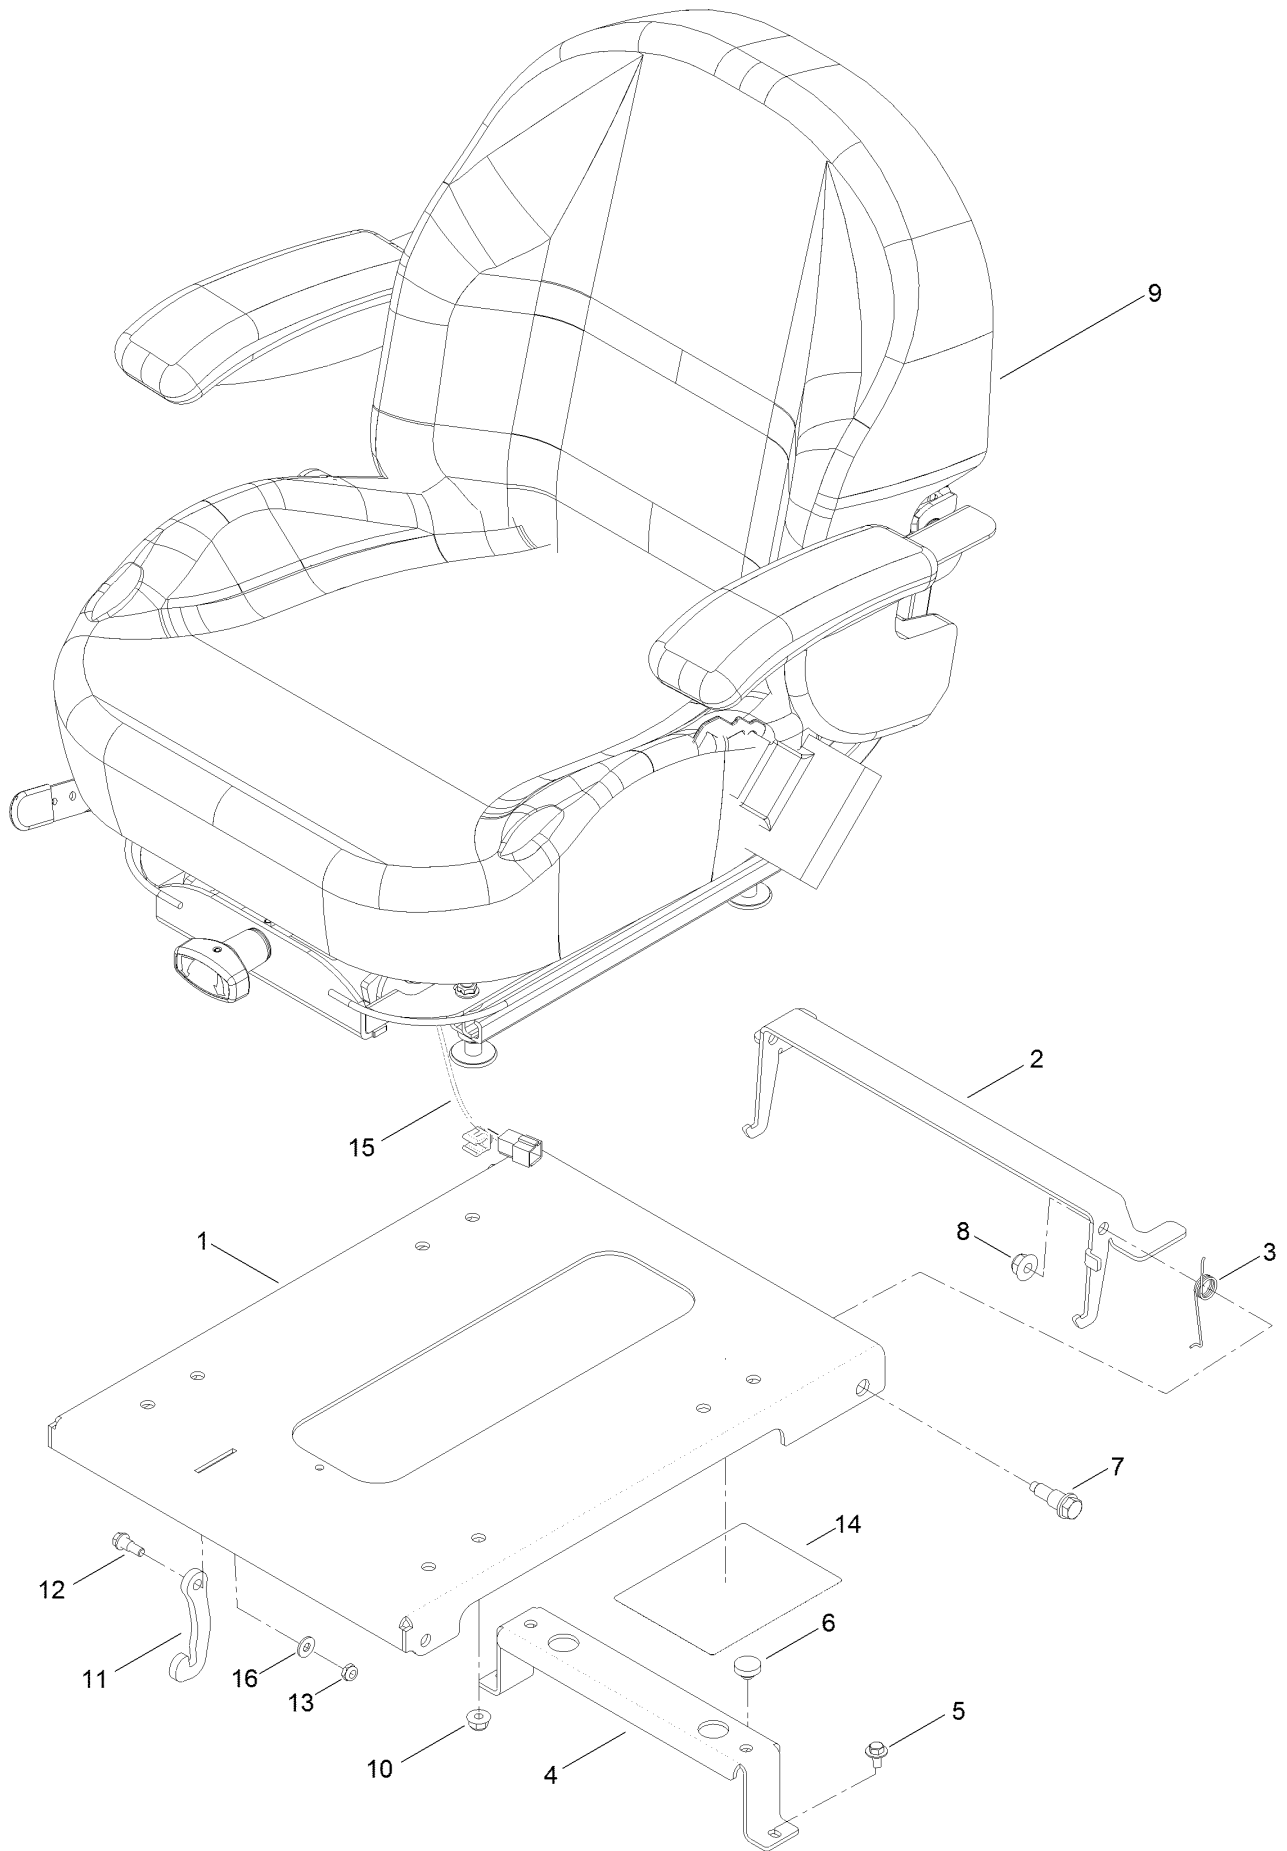

Count on it.

Parts Catalog

Seat Kit

TITAN® Zero-Turn-Radius Riding Mower

Model No. 130-0788

Seat Kit No. 130-0788

Seat Kit No. 130-0788 (continued)

| <i>Ref.</i> | <i>Part Number</i> | <i>Qty.</i> | <i>Description</i> | <i>Ref.</i> | <i>Part Number</i> | <i>Qty.</i> | <i>Description</i> |
|-------------|--------------------|-------------|--------------------|-------------|--------------------|-------------|--------------------|
| 1 | 130-0677-03 | 1 | Seat Pan ASM | 9 | 127-3305 | 1 | Seat-Suspension |
| 2 | 127-3341 | 1 | Latch-Seat | 10 | 104-8300 | 4 | Nut-Flange, NI |
| 3 | 127-3365 | 1 | Torsion-Spring | 11 | 130-0669 | 1 | Stop-Seat |
| 4 | 127-3370-03 | 1 | Seat-Support, Rear | 12 | 42-3560 | 1 | Bolt-Shoulder |
| 5 | 46-8560 | 2 | Screw-HHFTF | 13 | 3296-56 | 1 | Nut-Lock, NI |
| 6 | 1-513658 | 2 | Bumper | 14 | 130-6996 | 1 | Decal-Maintenance |
| 7 | 107-2979 | 2 | Bolt-Shoulder | 15 | 130-0652 | 1 | Harness-Wire |
| 8 | 104-8301 | 2 | Nut-Flange, NI | 16 | 119-8952 | 1 | Washer |