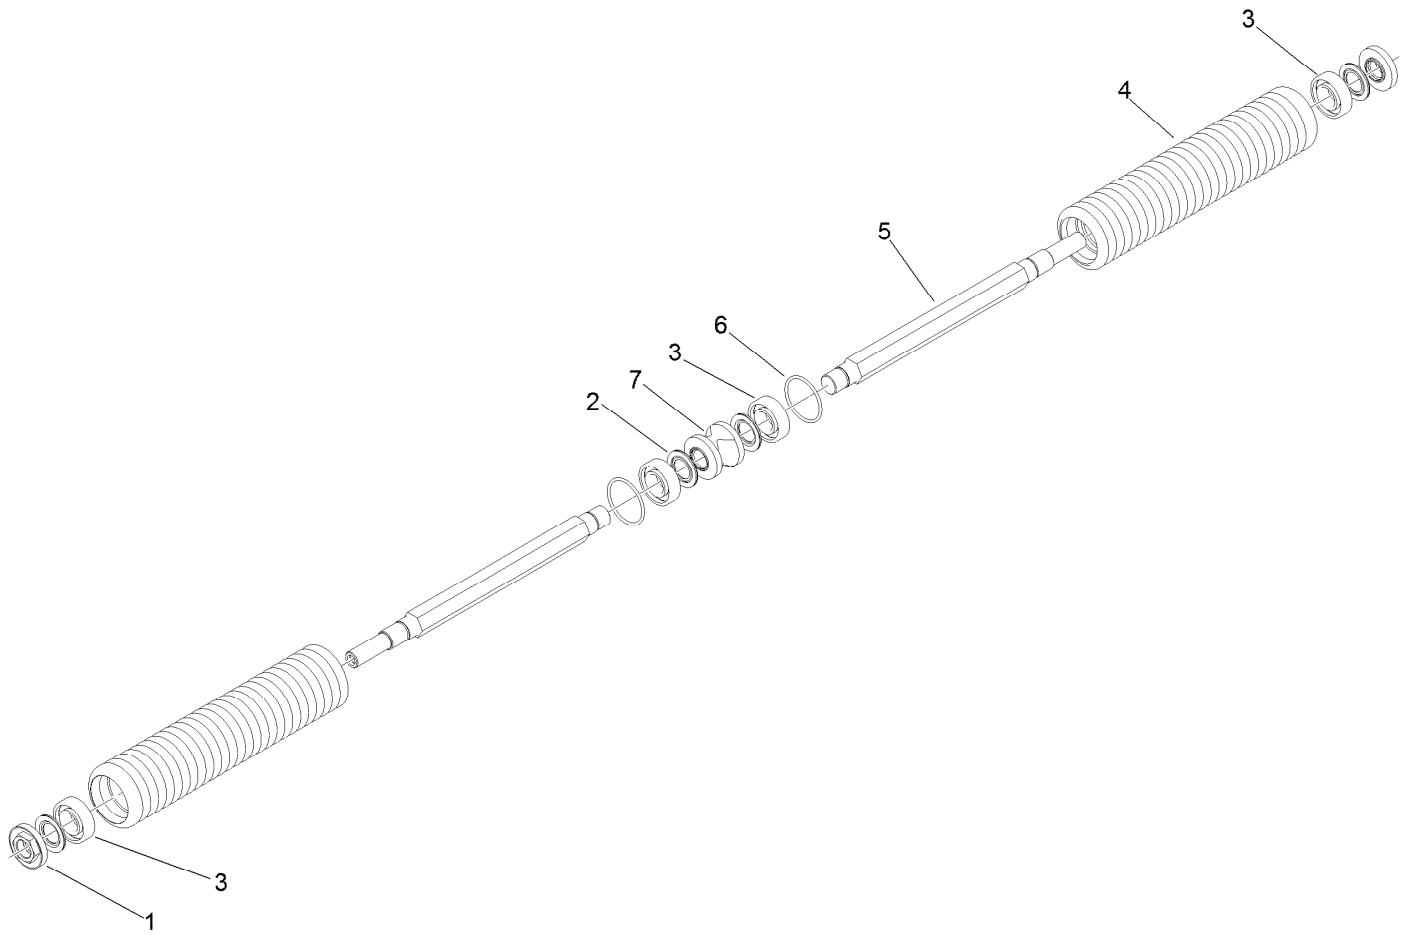

Count on it.

Parts Catalog

**Split Narrow Wiehle Roller
DPA Cutting Reel for Greensmaster® Mower**

Model No. 04250

Split Narrow Wiehle Roller Assembly

| <i>Ref.</i> | <i>Part Number</i> | <i>Qty.</i> | <i>Description</i> |
|-------------|--------------------|-------------|-------------------------|
| 1 | 117-9080 | 2 | Nut-Lock, Bearing |
| 2 | 115-5604 | 4 | Washer-Sealing, Flocked |
| 3 | 117-6831 | 4 | Bearing-Ball, Stainless |
| 4 | 117-9079 | 2 | Roller-Wiehle, Half |
| 5 | 117-9078 | 2 | Shaft-Roller |
| 6 | 117-9066 | 2 | O-Ring |
| 7 | 117-9077 | 1 | Sleeve-Roller |