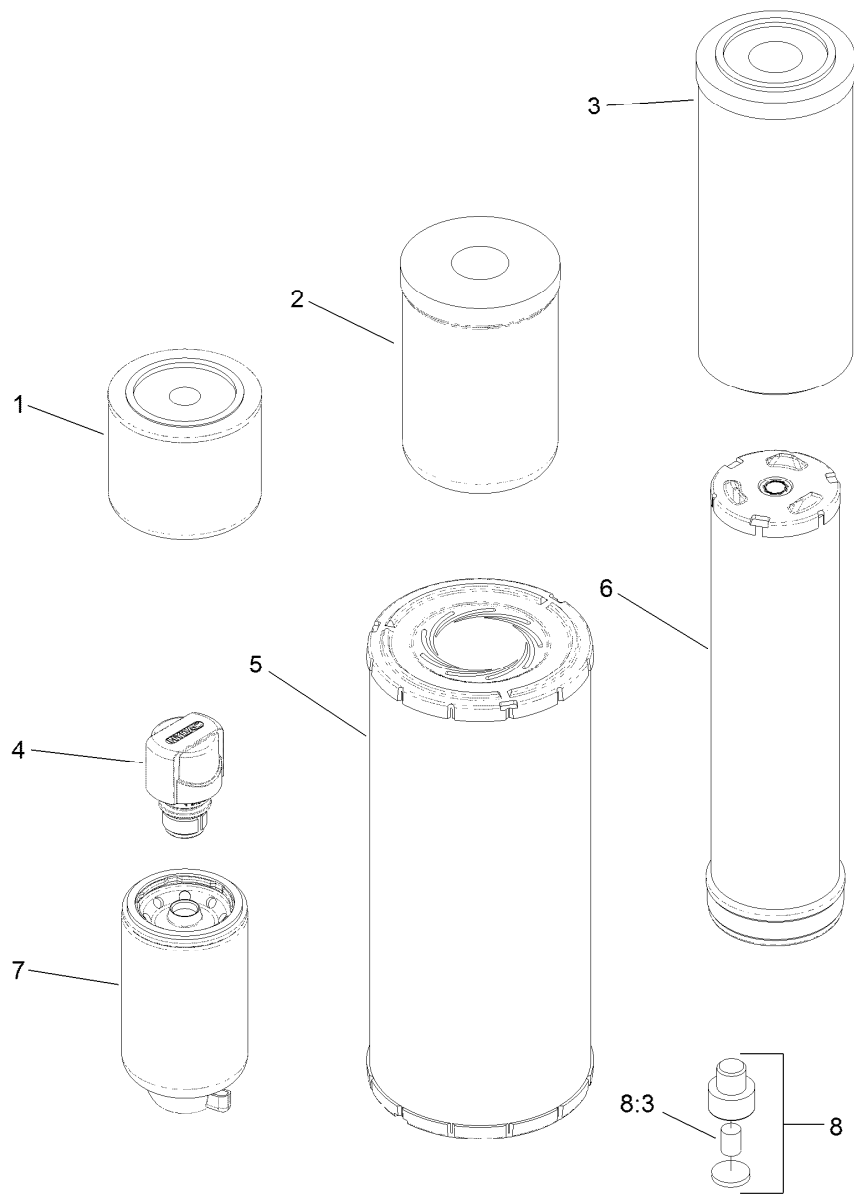

Count on it.

Parts Catalog

MVP Filter Kit

**Groundsmaster® 4000/4100/4500/4700
Series Traction Unit with Yanmar Engine**

Model No. 30089

MVP Filter Assembly

<i>Ref.</i>	<i>Part Number</i>	<i>Qty.</i>	<i>Description</i>
1	125-7025	3	Filter
2	75-1310	1	Filter-HYD
3	94-2621	1	Element-Filter
4	115-9793	1	Breather
5	108-3814	1	Filter-Air
6	108-3816	1	Filter-Air
7	110-9049	2	Filter-Spin On
8	110-4812	1	Axle Vent ASM
8:3	110-4815	1	Insert-Filter, Foam