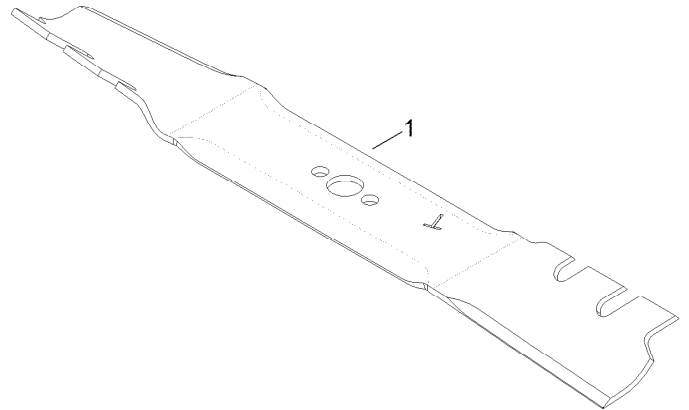

Count on it.

Parts Catalog

High-Lift Blade and Baffle Kit

2012 TimeMaster Lawn Mower

Model No. 127-6879

High-Lift Blade and Baffle Kit

<i>Ref.</i>	<i>Part Number</i>	<i>Qty.</i>	<i>Description</i>
1	130-2396	2	Blade ASM
2	116-5588-01	1	Baffle-Flow Control
3	125-5091	1	Deflector-Side
4	127-0721	1	Spring-Torsion, Cover