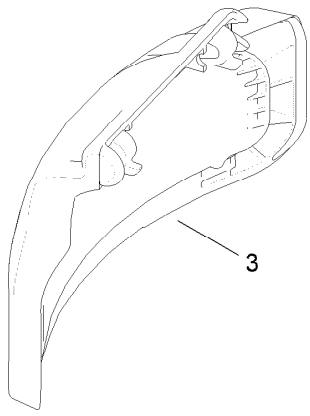

Count on it.

Parts Catalog

High-Lift Blade and Baffle Kit

2012 TimeMaster Lawn Mower

Model No. 127-6879

High-Lift Blade and Baffle Kit

<i>Ref.</i>	<i>Part Number</i>	<i>Qty.</i>	<i>Description</i>
1	130-2396	2	Blade ASM
2	116-5588-01	1	Baffle-Flow Control
3	125-5091	1	Deflector-Side
4	127-0721	1	Spring-Torsion, Cover