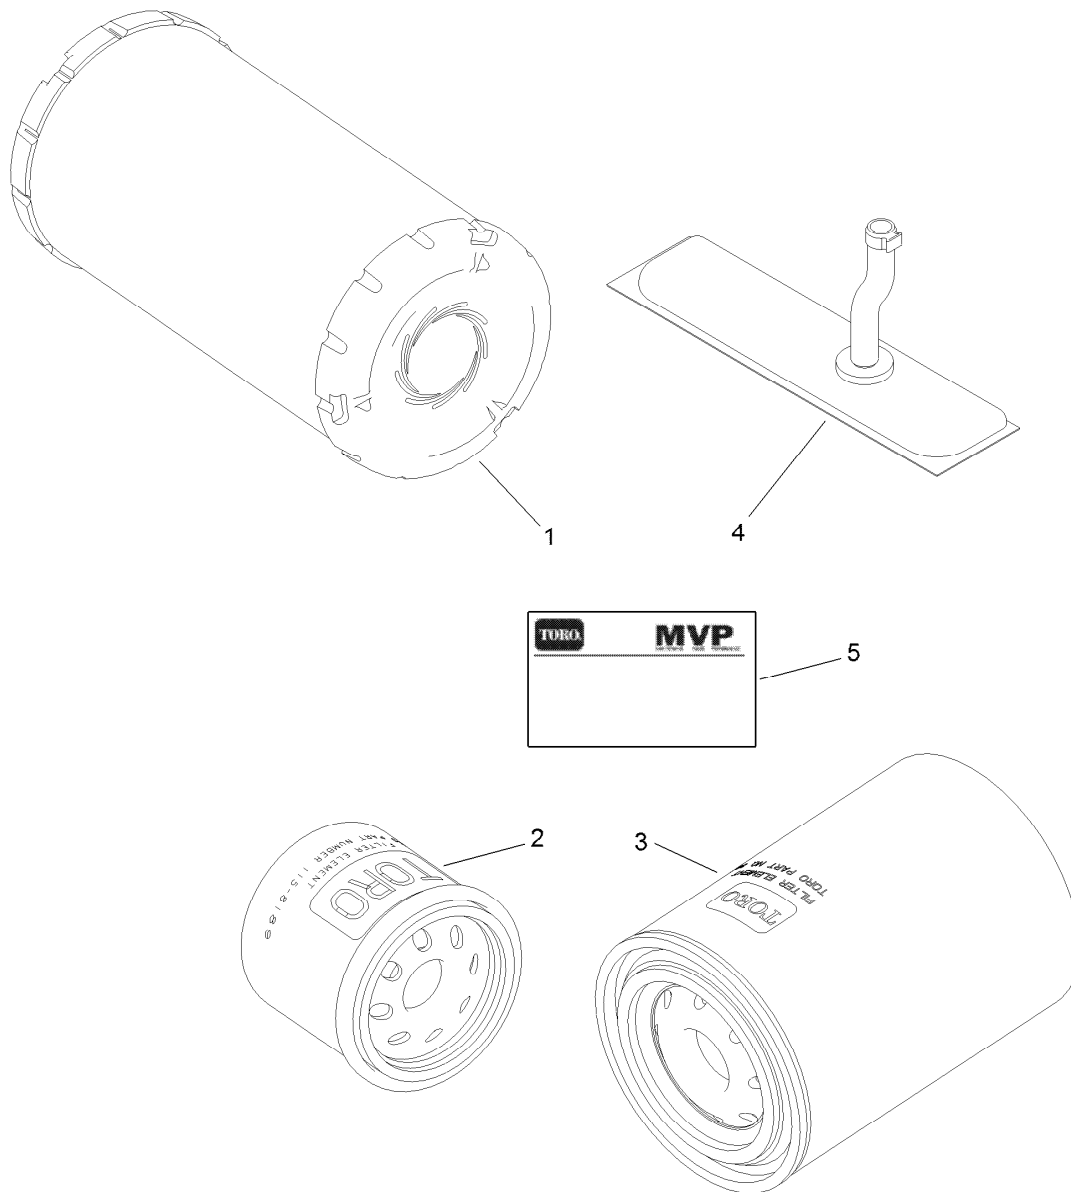

Count on it.

Parts Catalog

MVP Filter Kit

Groundsmaster® 3500-G Traction Unit

Model No. 30246

MVP Filter Kit

Ref.	Part Number	Qty.	Description
1	108-3811	2	Filter-Air
2	115-8189	3	Filter-Oil, Engine
3	86-3010	3	Filter-Oil
4	121-3625	1	Filter-Fuel Pump
5	121-3567	1	Label