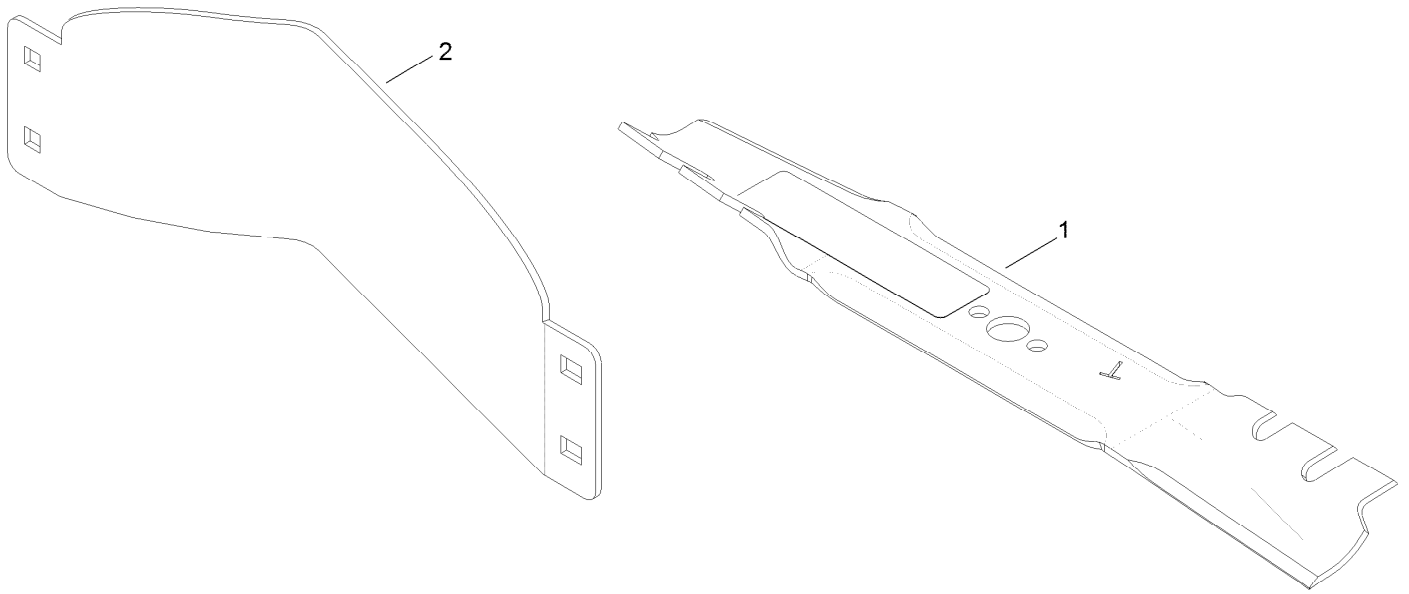

Count on it.

Parts Catalog

High-Lift Blade and Baffle Kit
2013 and After TimeMaster Lawn Mower
Model No. 127-6818

Blade Kit

<i>Ref.</i>	<i>Part Number</i>	<i>Qty.</i>	<i>Description</i>
1	127-6828	2	Blade ASM
2	116-5588-01	1	Baffle-Flow Control