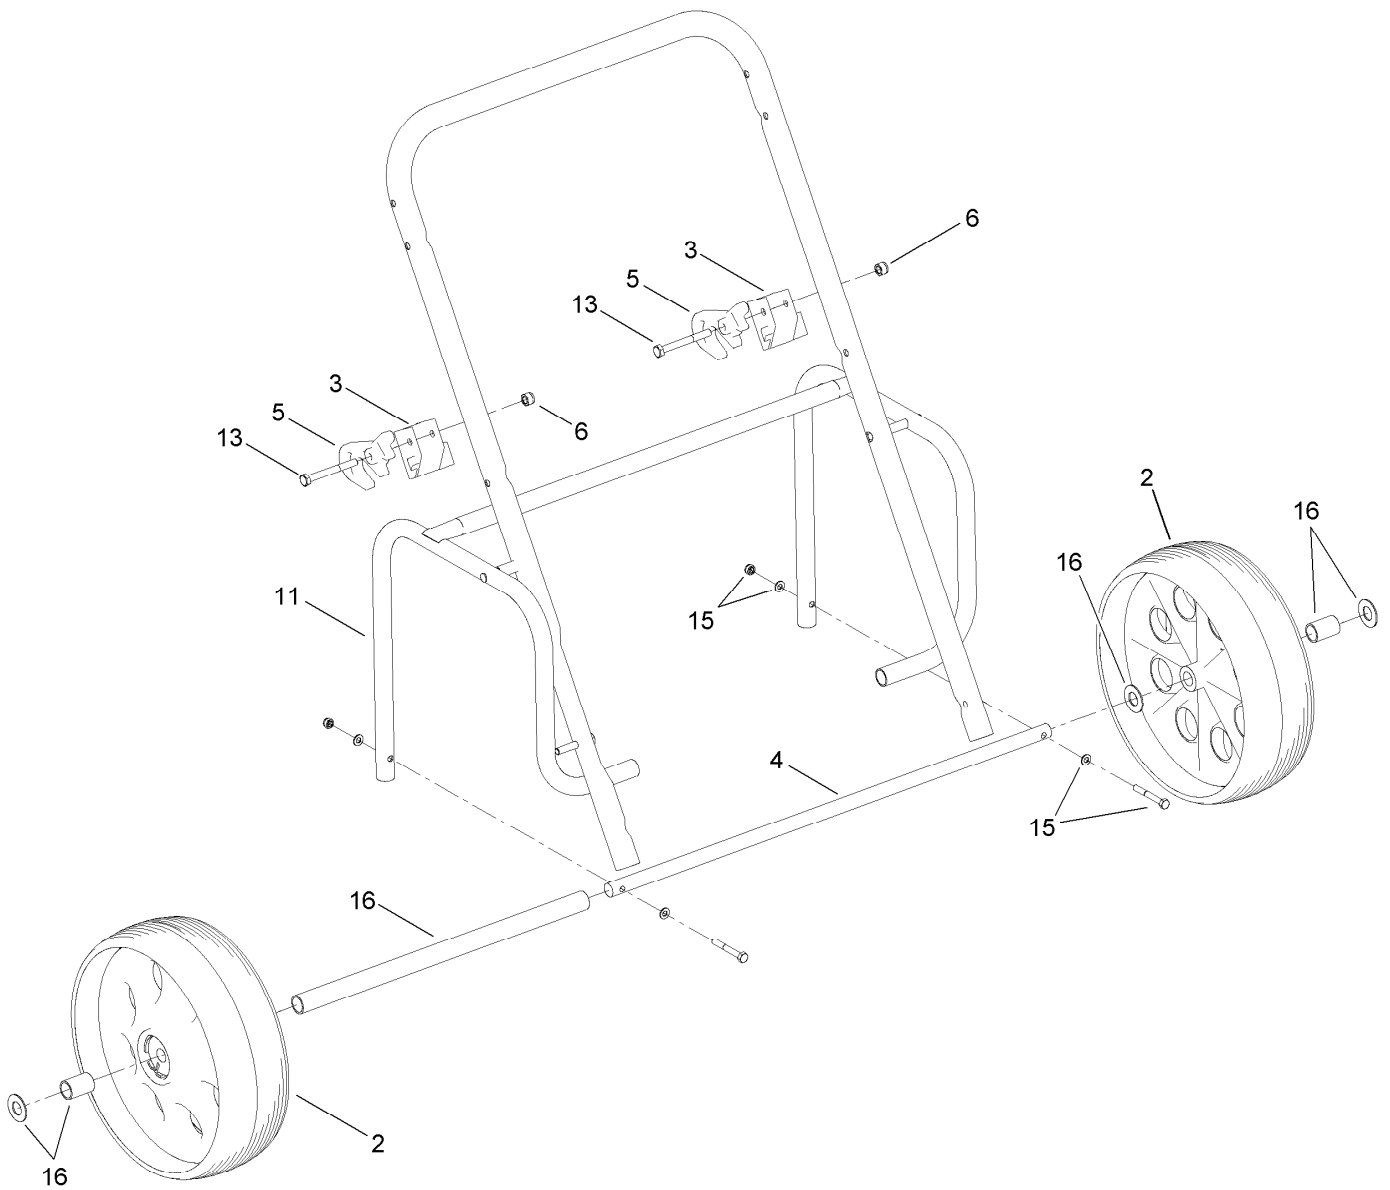

**Count on it.**

**Parts Catalog**

**Transport Wheel Kit**  
**HoverPro 450/500/550 Mower**  
Model No. 02622

## Transport Wheel Kit Assembly

Ref.	Part Number	Qty.	Description
2	H292033	2	Wheel
3	H192281	2	Spacer
4	H192286	1	Axle
5	H192282	2	Hook
6	09544	2	Nut-Nyloc
11	H192284	1	Undercarriage
13	H292309	2	Bolt-Hex
15	H190235	1	Axle Bolts And Nuts Kit
16	H290032	1	Axle Spacer Kit