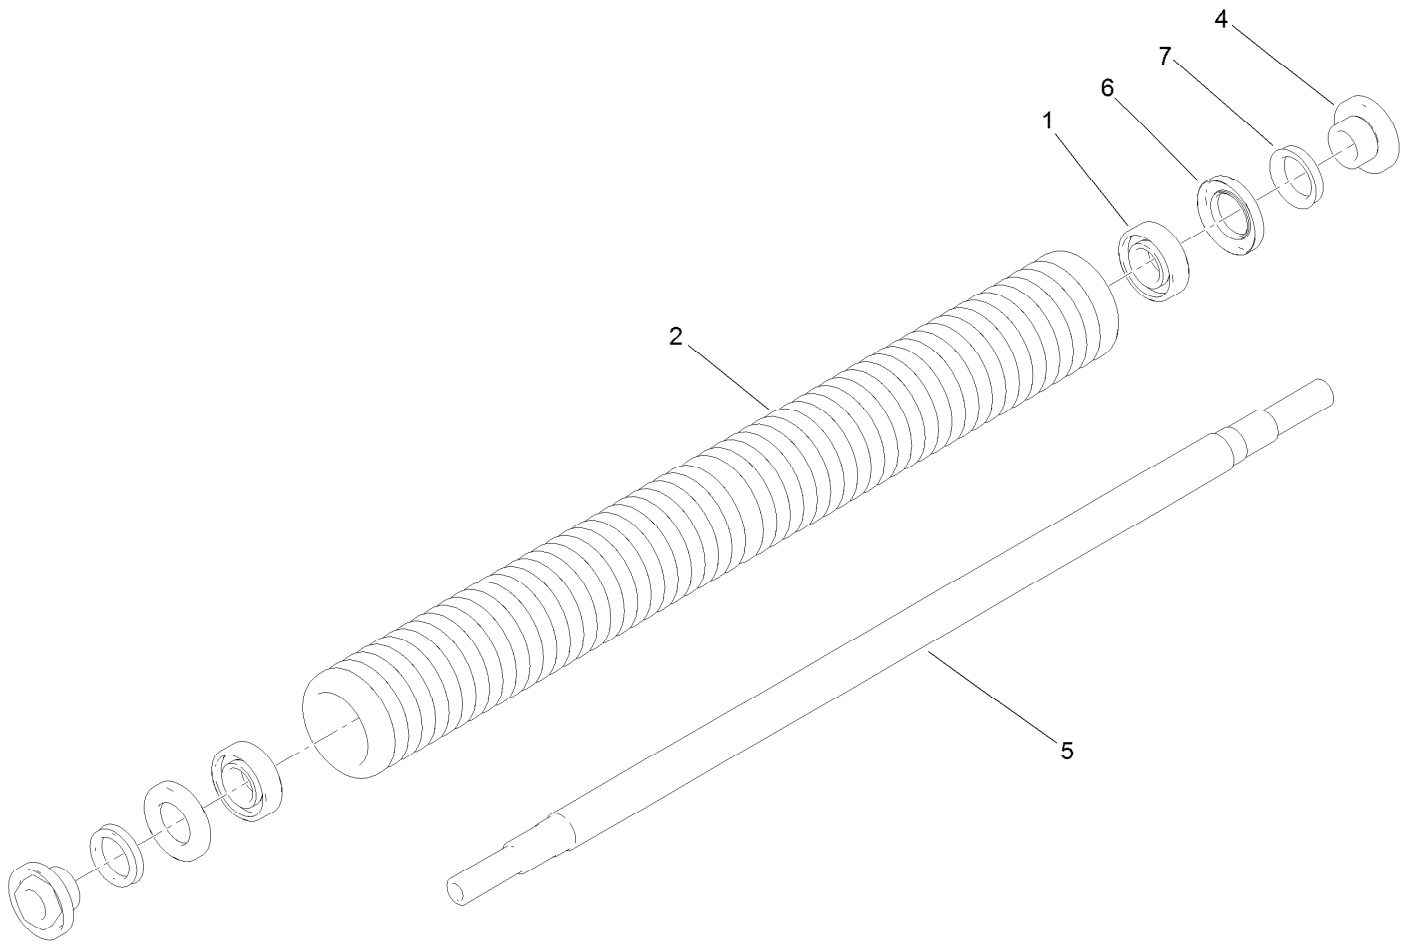

Count on it.

Parts Catalog

Paspalum Wiehle Roller

DPA Cutting Reel for Greensmaster® Mower

Model No. 04267

Model No. 121-9535

Wiehle Roller Assembly No. 121-9535

<i>Ref.</i>	<i>Part Number</i>	<i>Qty.</i>	<i>Description</i>
1	251-347	2	Bearing-Ball
2	121-2646	1	Roller-Wiehle, Paspalum ●
4	108-3151	2	Nut-Lock, Bearing
5	119-4090	1	Shaft-Roller
6	106-6941	2	Seal
7	106-6942	2	V-Ring

● Roller Rebuild Kit 107-1594 available for this roller.