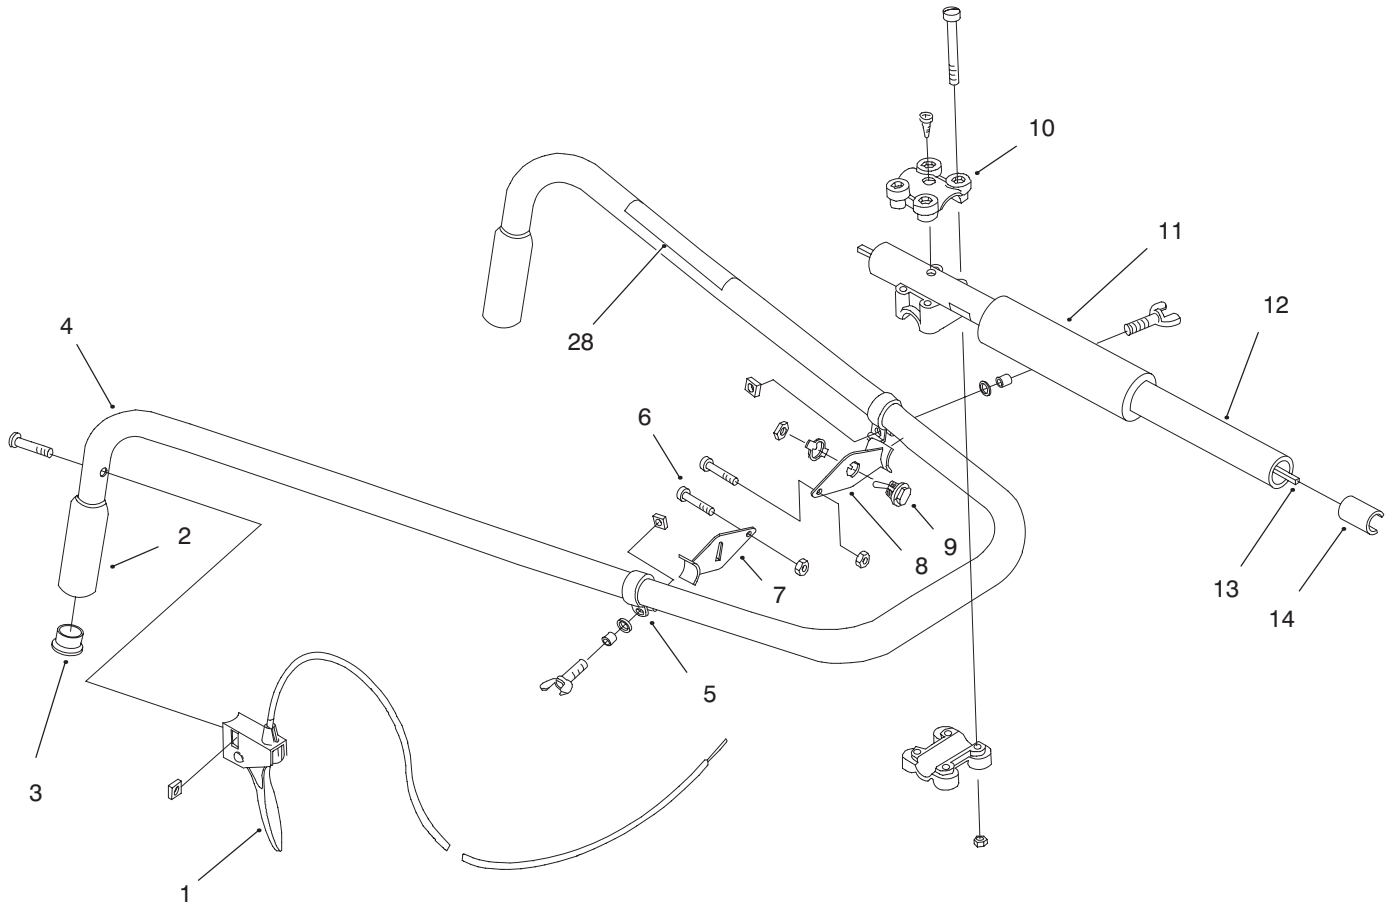

MODEL NO. 58356-7900001 & UP

PARTS  
CATALOG

GARDEN CULTIVATOR

C-2522

**HANDLE ASSEMBLY**

Ref. No.	Part No.	Description	No. Used
1	181573	Throttle Asm.	1
2	612831	Grip	2
3	612021	Tube Closure	2
4	180943	Handle Bar	1
5	181503	Clamp Asm.	2
6	147501	Engine Bracket Mounting Hardware	2
7	181574	Engine Mount Bracket, R.H.	1

Ref. No.	Part No.	Description	No. Used
8	181504	Engine Mount Bracket, L.H.	1
9	682035	Switch Asm.	1
10	683295	Handle Bracket Asm.	1
11	181575	Grip	1
12	181576	Drive Shaft Housing Asm.	1
13	181577	Flexible Drive Shaft	1
14	181578	Retainer Sleeve	1
28	92-3328	Decal - Safety Symbols	1

## WHEEL & GUARD ASSEMBLY

Ref. No.	Part No.	Description	No. Used
15	181579	Guard Mounting Hardware	4
16	147467	Wheel Bracket Mounting Hardware	2
17	181505	Guard	1

Ref. No.	Part No.	Description	No. Used
18	181506	Wheel Bracket Asm.	1
19	147469	Wheel Asm.	2
25	92-3340	Decal - Tine Guard	1
26	92-3333	Decal - Tiller Safety Symbol	1

### TINE ASSEMBLY

Ref. No.	Part No.	Description	No. Used
20	147473	Tine Fastener Asm.	4
21	147471	Tine Asm. (Left Outer, Right Inner)	2

Ref. No.	Part No.	Description	No. Used
22	147472	Tine Asm. (Left Inner, Right Outer)	2
23	147474	Gear Box Asm.	1
24	180288	Retainer Bolt Sleeve Asm.	1