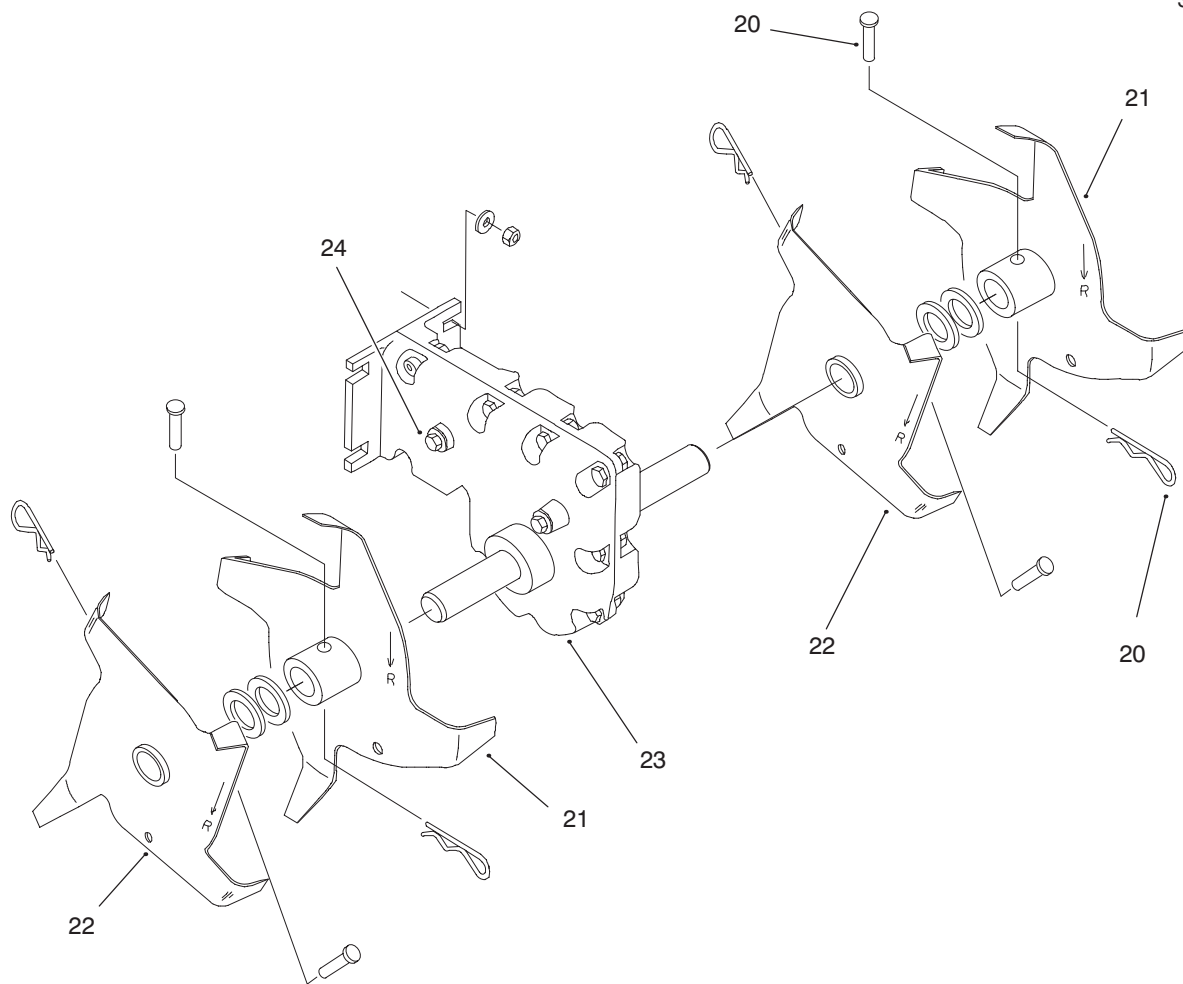

MODEL NO. 58356-7900001 & UP

PARTS  
CATALOG

GARDEN CULTIVATOR

C-2522

**HANDLE ASSEMBLY**

Ref. No.	Part No.	Description	No. Used
1	181573	Throttle Asm.	1
2	612831	Grip	2
3	612021	Tube Closure	2
4	180943	Handle Bar	1
5	181503	Clamp Asm.	2
6	147501	Engine Bracket Mounting Hardware	2
7	181574	Engine Mount Bracket, R.H.	1

Ref. No.	Part No.	Description	No. Used
8	181504	Engine Mount Bracket, L.H.	1
9	682035	Switch Asm.	1
10	683295	Handle Bracket Asm.	1
11	181575	Grip	1
12	181576	Drive Shaft Housing Asm.	1
13	181577	Flexible Drive Shaft	1
14	181578	Retainer Sleeve	1
28	92-3328	Decal - Safety Symbols	1

## WHEEL & GUARD ASSEMBLY

Ref. No.	Part No.	Description	No. Used
15	181579	Guard Mounting Hardware	4
16	147467	Wheel Bracket Mounting Hardware	2
17	181505	Guard	1

Ref. No.	Part No.	Description	No. Used
18	181506	Wheel Bracket Asm.	1
19	147469	Wheel Asm.	2
25	92-3340	Decal - Tine Guard	1
26	92-3333	Decal - Tiller Safety Symbol	1

### TINE ASSEMBLY

Ref. No.	Part No.	Description	No. Used
20	147473	Tine Fastener Asm.	4
21	147471	Tine Asm. (Left Outer, Right Inner)	2

Ref. No.	Part No.	Description	No. Used
22	147472	Tine Asm. (Left Inner, Right Outer)	2
23	147474	Gear Box Asm.	1
24	180288	Retainer Bolt Sleeve Asm.	1