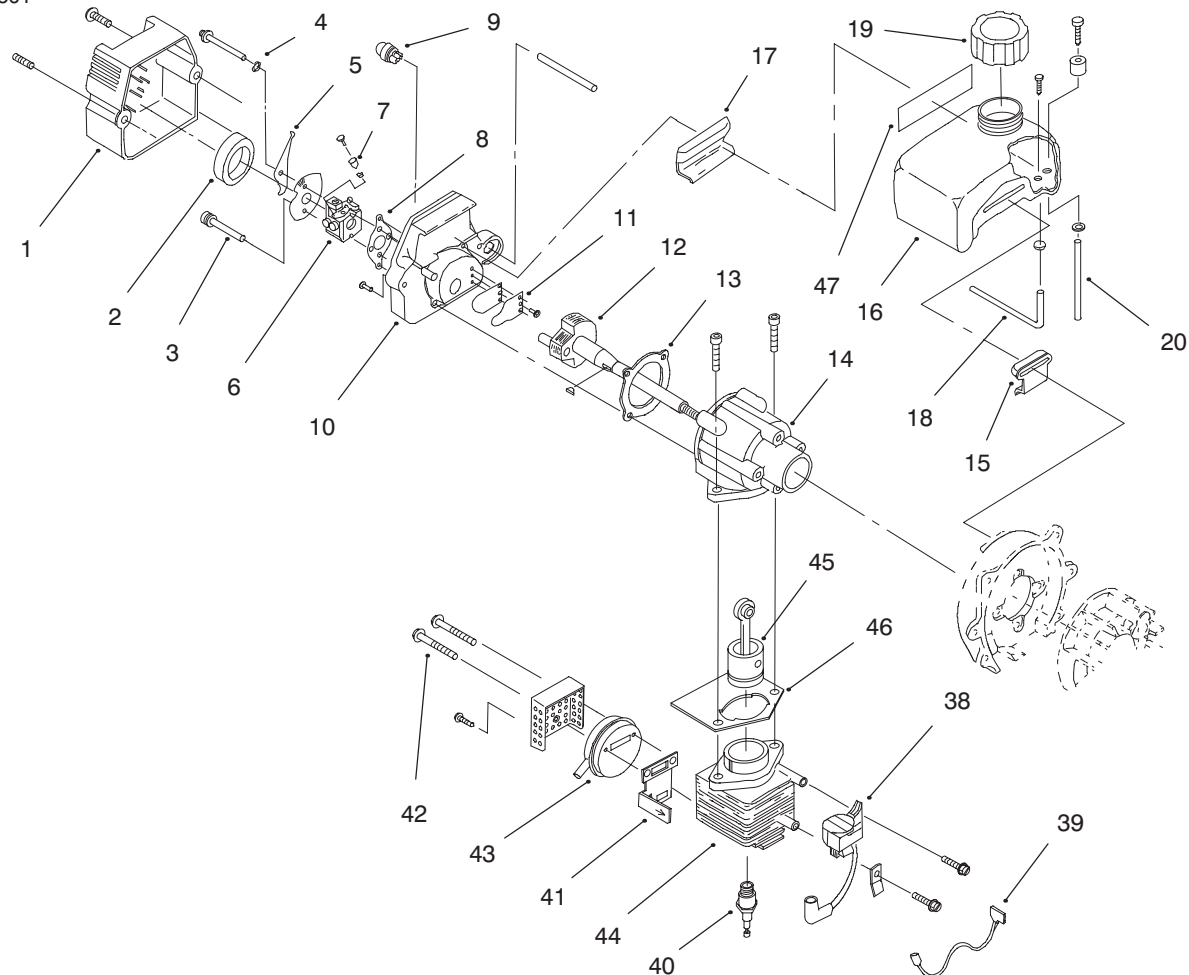

## WHEEL & GUARD ASSEMBLY

Ref. No.	Part No.	Description	No. Used
15	181579	Guard Mounting Hardware	4
16	147467	Wheel Bracket Mounting Hardware	2
17	181505	Guard	1

Ref. No.	Part No.	Description	No. Used
18	181506	Wheel Bracket Asm.	1
19	147469	Wheel Asm.	2
25	92-3340	Decal - Tine Guard	1
26	92-3333	Decal - Tiller Safety Symbol	1

### TINE ASSEMBLY

Ref. No.	Part No.	Description	No. Used
20	147473	Tine Fastener Asm.	4
21	147471	Tine Asm. (Left Outer, Right Inner)	2

Ref. No.	Part No.	Description	No. Used
22	147472	Tine Asm. (Left Inner, Right Outer)	2
23	147474	Gear Box Asm.	1
24	180288	Retainer Bolt Sleeve Asm.	1