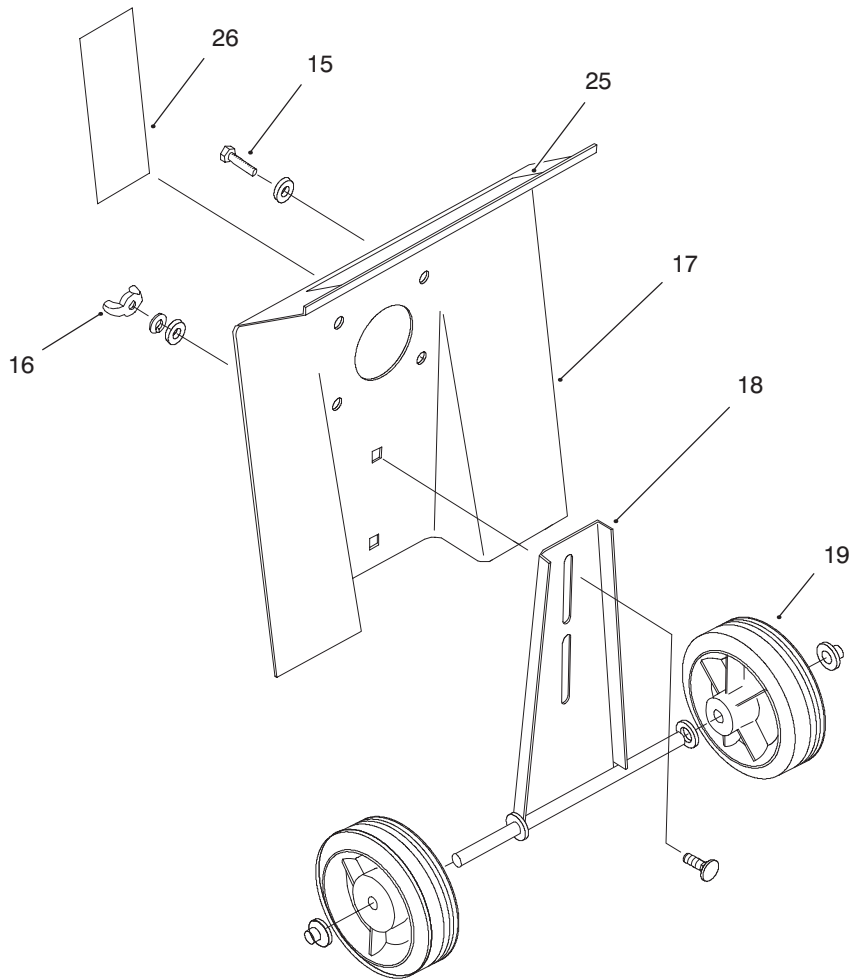

MODEL NO. 58356-7900001 & UP

PARTS  
CATALOG

GARDEN CULTIVATOR

C-2522

**HANDLE ASSEMBLY**

Ref. No.	Part No.	Description	No. Used
1	181573	Throttle Asm.	1
2	612831	Grip	2
3	612021	Tube Closure	2
4	180943	Handle Bar	1
5	181503	Clamp Asm.	2
6	147501	Engine Bracket Mounting Hardware	2
7	181574	Engine Mount Bracket, R.H.	1

Ref. No.	Part No.	Description	No. Used
8	181504	Engine Mount Bracket, L.H.	1
9	682035	Switch Asm.	1
10	683295	Handle Bracket Asm.	1
11	181575	Grip	1
12	181576	Drive Shaft Housing Asm.	1
13	181577	Flexible Drive Shaft	1
14	181578	Retainer Sleeve	1
28	92-3328	Decal - Safety Symbols	1

## WHEEL & GUARD ASSEMBLY

Ref. No.	Part No.	Description	No. Used
15	181579	Guard Mounting Hardware	4
16	147467	Wheel Bracket Mounting Hardware	2
17	181505	Guard	1

Ref. No.	Part No.	Description	No. Used
18	181506	Wheel Bracket Asm.	1
19	147469	Wheel Asm.	2
25	92-3340	Decal - Tine Guard	1
26	92-3333	Decal - Tiller Safety Symbol	1