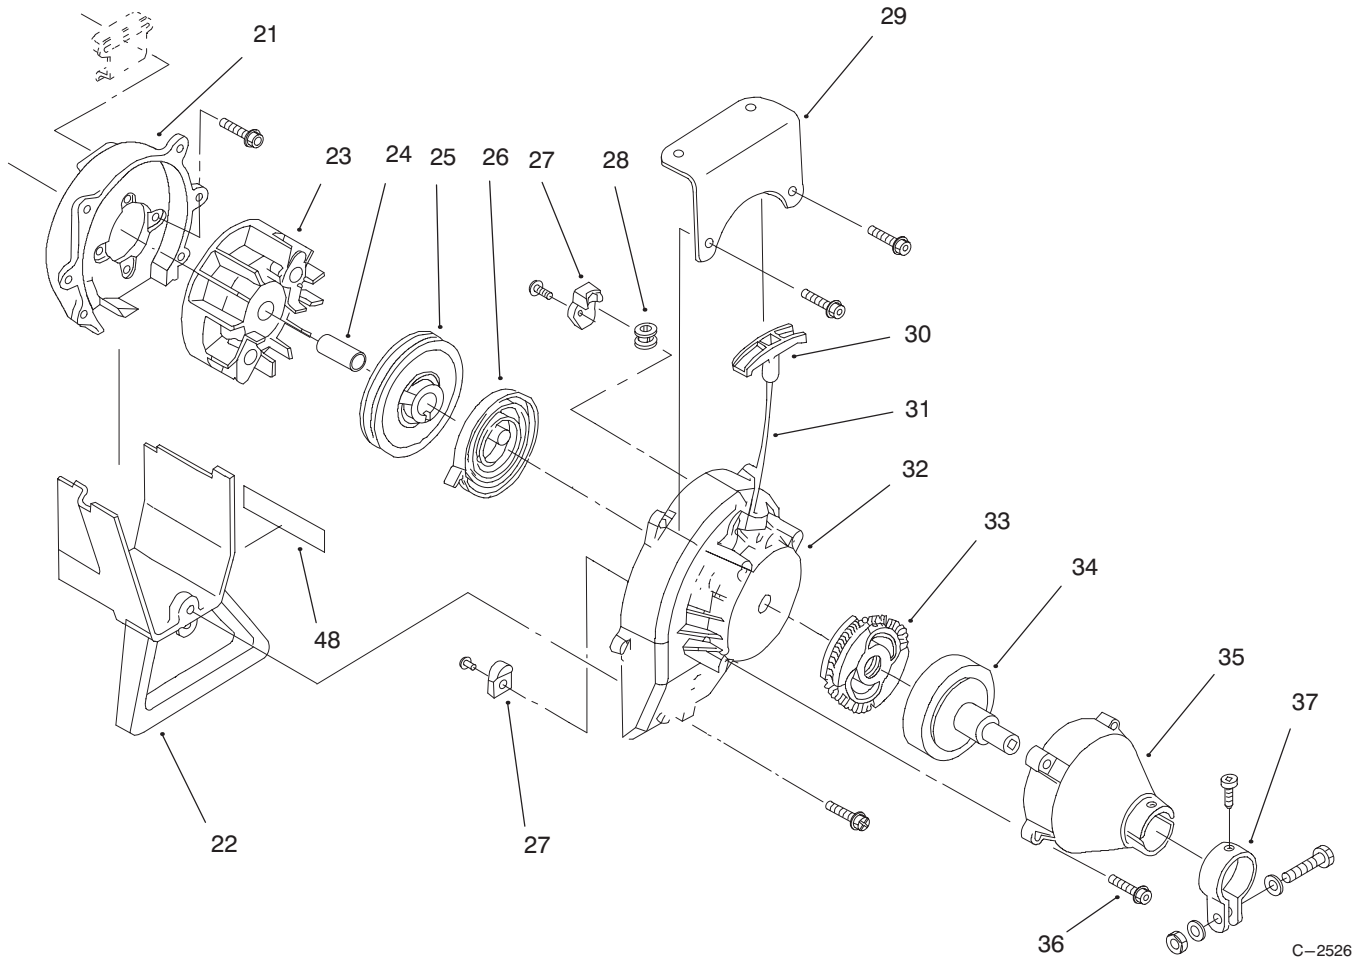

C-2526

FLYWHEEL, STARTER, & CLUTCH ASSEMBLIES

Ref. No.	Part No.	Description	No. Used
21	683065	Shroud Asm	1
22	683078	Shroud Extension & Stand	1
23	180929	Flywheel Asm.	1
24	145918	Spacer	1
25	683856	Recoil Pulley Asm.	1
26	613102	Recoil Spring	1
27	153644	Pulley Retainer Asm.	1
28	611061	Rope Guide	1
29	180317	Fuel Tank Guard Asm.	1
30	610300	Pull Handle	1
31	613103	Rope	1

Ref. No.	Part No.	Description	No. Used
32	181499	Starter Housing Asm.	1
33	153591	Clutch Rotor Asm.	1
34	153592	Clutch Drum Asm.	1
35	683601	Clutch Cover Asm.	1
36	145888	Clutch Cover Screw Asm.	4
37	153597	Upper Clamp Asm.	1
48	92-3332	Decal - Warning	1
*	180034	Engine Hardware Kit	1
*	18001	Engine Gasket Kit	1
*	180530	Piston Ring	1
*	610676	Flywheel Housing Screw Set	1

*Not Illustrated