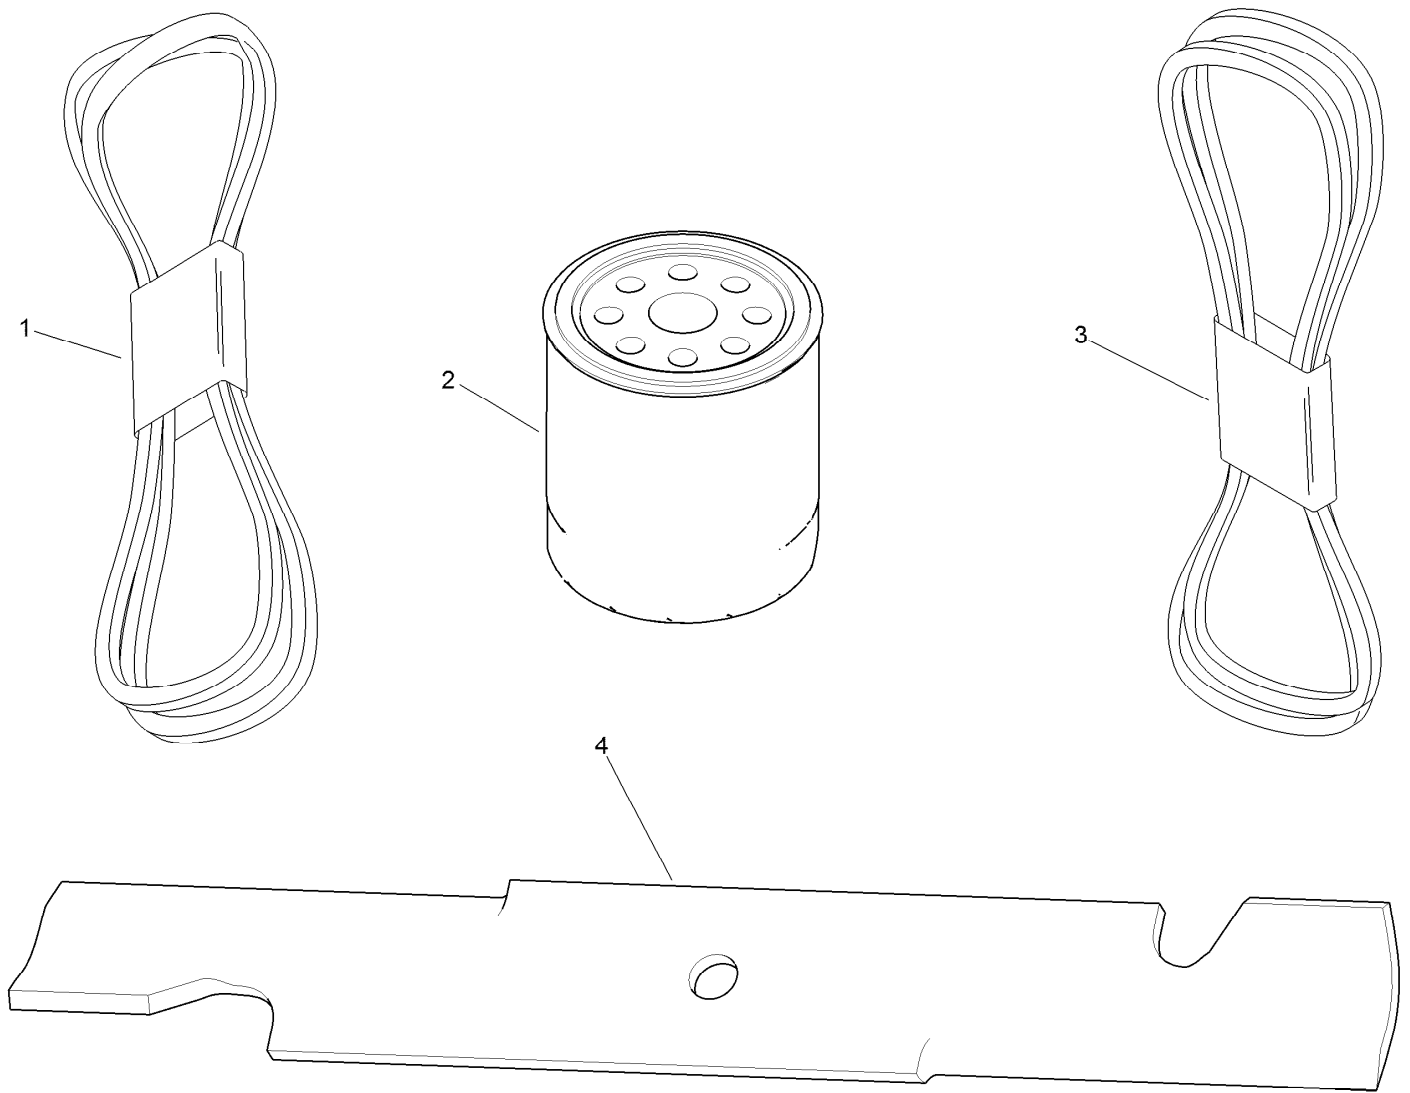

**Count on it.**

**Parts Catalog**

**MVP Filter, Belt and Blade Kit**  
**GrandStand® Mower with 52in Deck**  
Model No. 127-1649

## MVP Filter, Belt and Blade Kit No. 127-1649

<i>Ref.</i>	<i>Part Number</i>	<i>Qty.</i>	<i>Description</i>
1	114567	1	Belt-V, Lower PTO
2	114-3494	1	Element-Filter, 25 Micron
3	114-0454	1	Belt-V
4	105-7781-03	3	Blade-18 Inch, Hi Flow