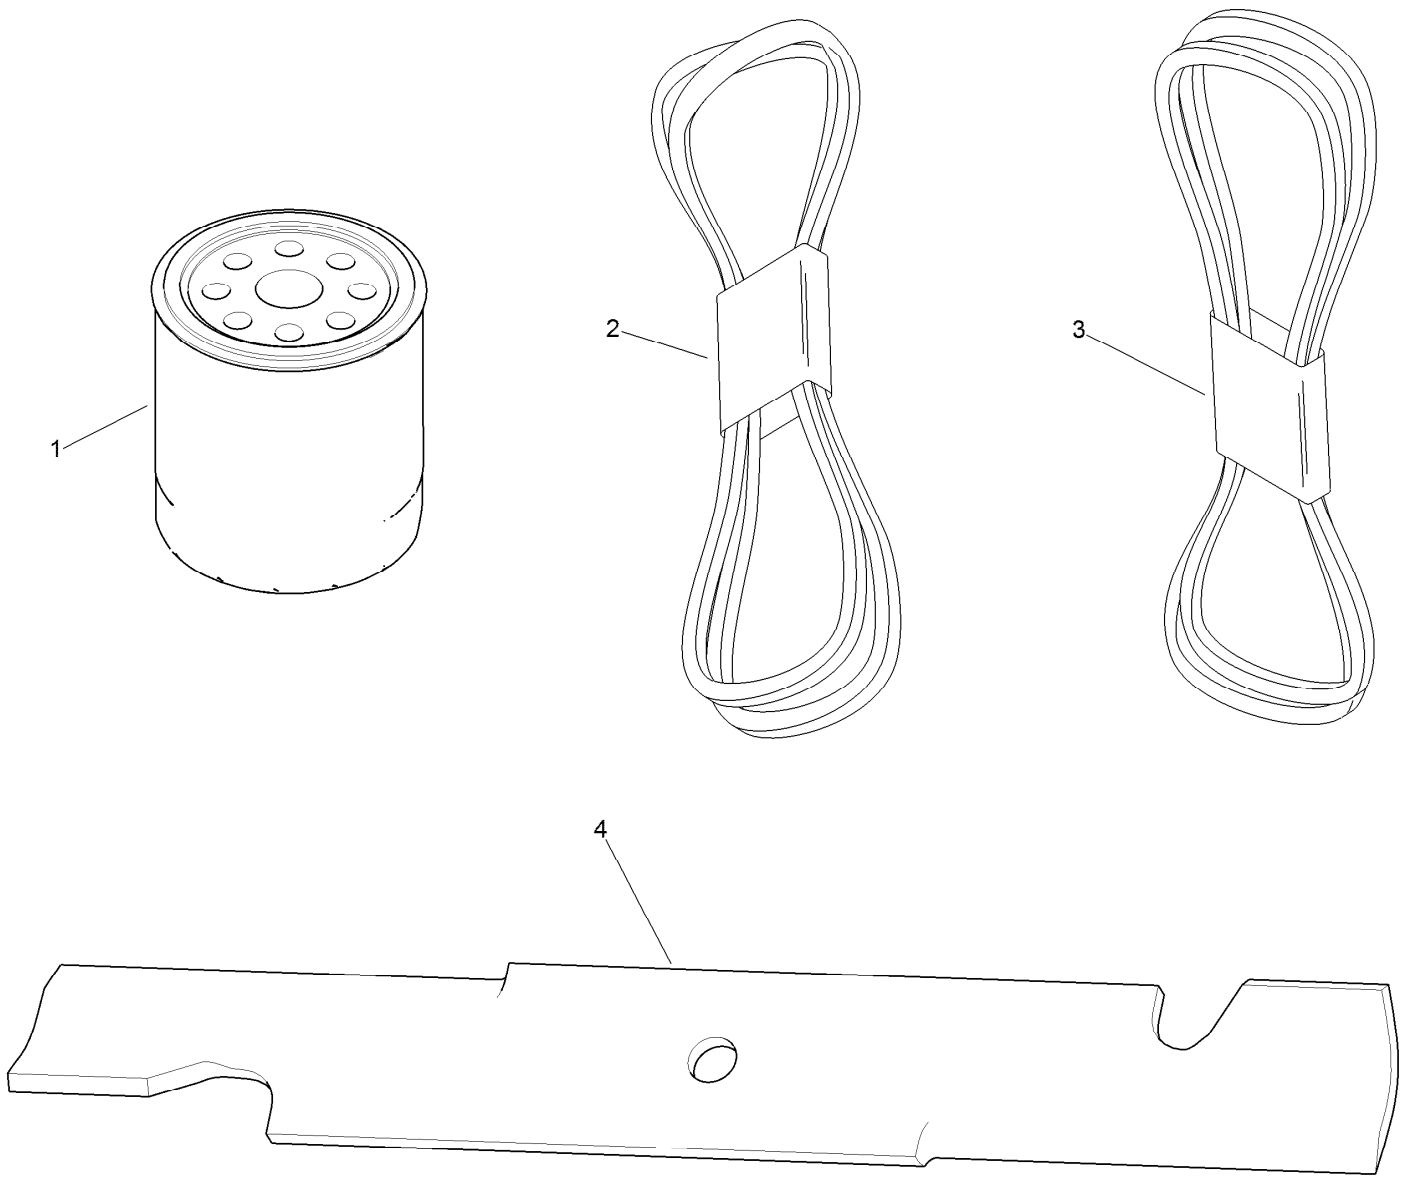

Count on it.

Parts Catalog

MVP Filter, Belt and Blade Kit

GrandStand® Mower with 36in Deck

Model No. 127-1646

MVP Filter, Belt and Blade Kit No. 127-1646

<i>Ref.</i>	<i>Part Number</i>	<i>Qty.</i>	<i>Description</i>
1	114-3494	1	Element-Filter, 25 Micron
2	119-0174	1	Belt-V
3	117-7641	1	Belt-V
4	105-7781-03	2	Blade-18 Inch, Hi Flow