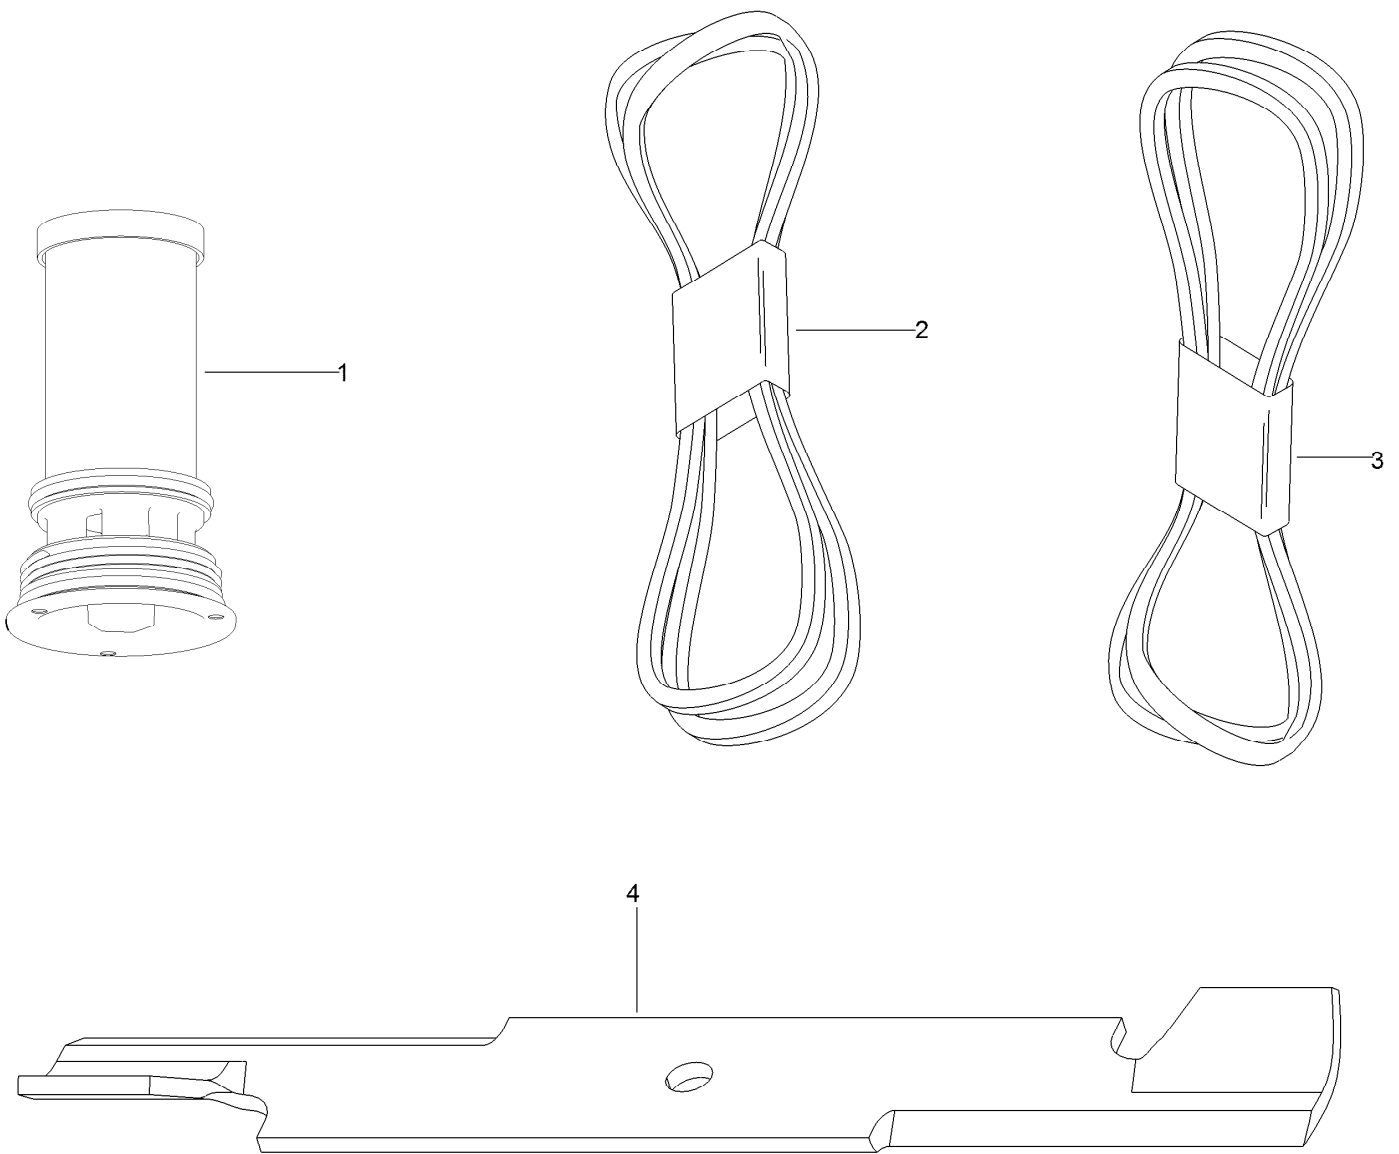

**Count on it.**

**Parts Catalog**

**MVP Filter, Belt and Blade Kit  
Z Master® Professional 5000/6000 Series  
Riding Mower with 60in Deck**

**Model No. 127-1639**

## MVP Filter, Belt and Blade Kit No. 127-1639

<i>Ref.</i>	<i>Part Number</i>	<i>Qty.</i>	<i>Description</i>
1	117-0390	2	Filter-Hydro
2	109-3388	1	Belt
3	114-5858	1	Belt-V
4	105-7718-03	3	Blade-Hi Flow