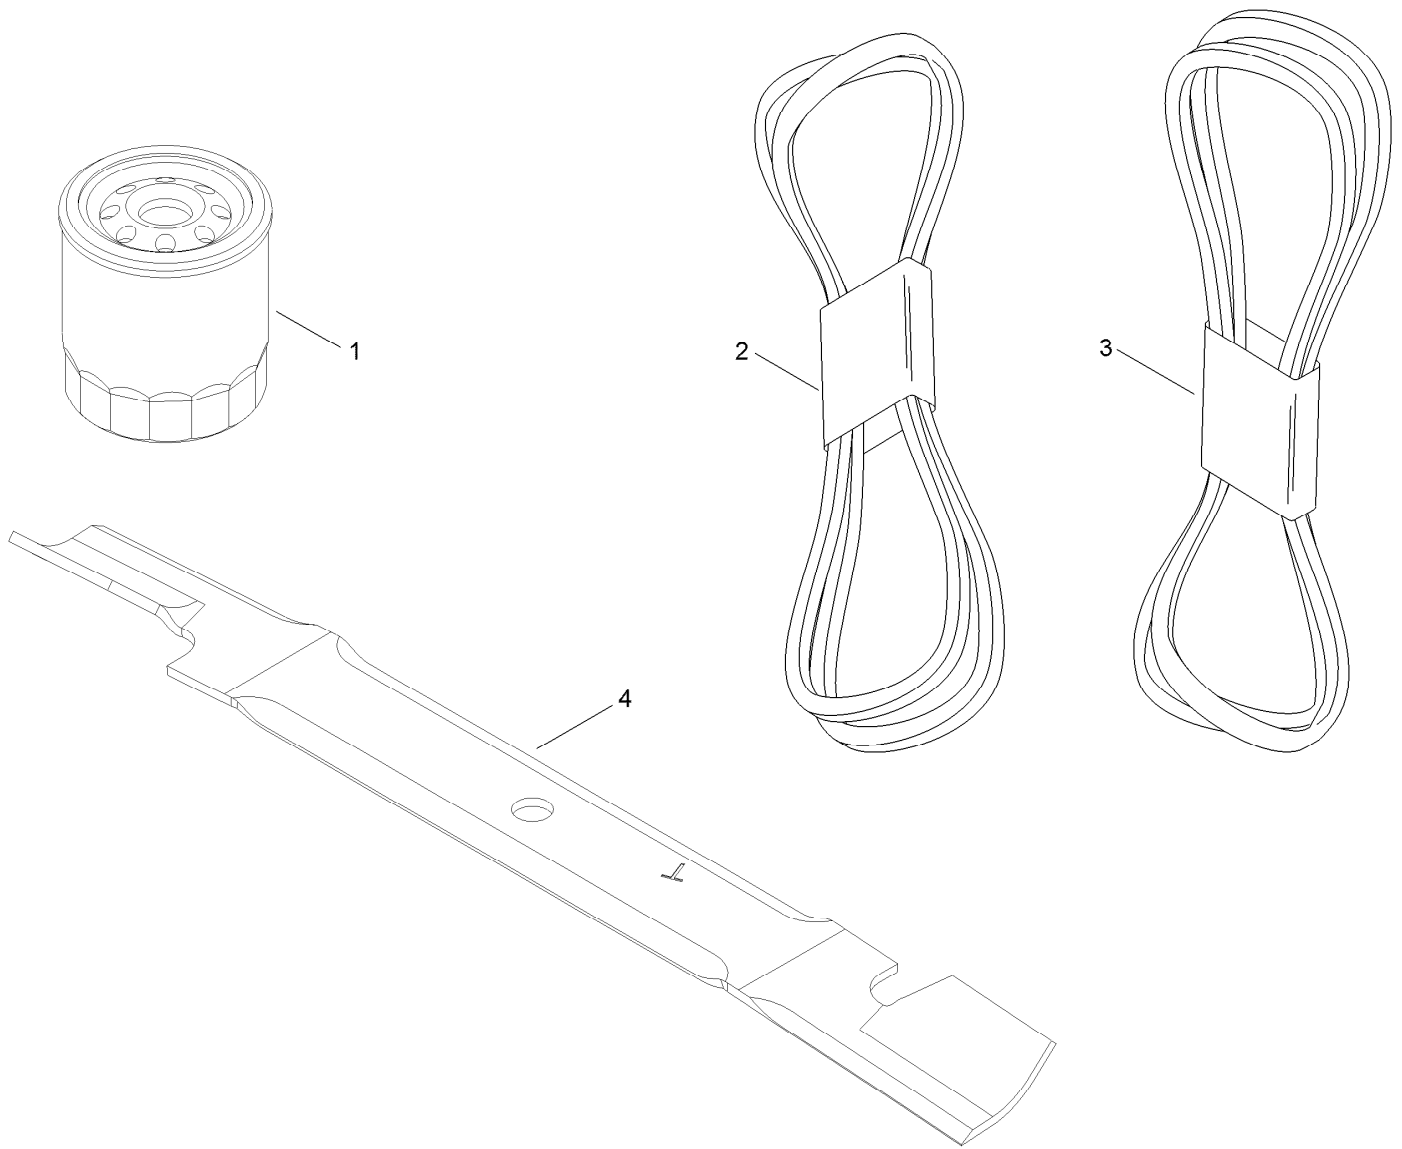

Count on it.

Parts Catalog

MVP Filter Belt and Blade Kit
TITAN® Series Riding Mower with 60in Deck
Model No. 127-1630

MVP Filter, Belt and Blade Kit No. 127-1630

<i>Ref.</i>	<i>Part Number</i>	<i>Qty.</i>	<i>Description</i>
1	109-3321	2	Element-Oil Filter, HYD
2	115-9613	1	V-Belt
3	115-4972	1	Belt-V
4	115-9649-03	3	Blade-Hi Flo, 20.5In