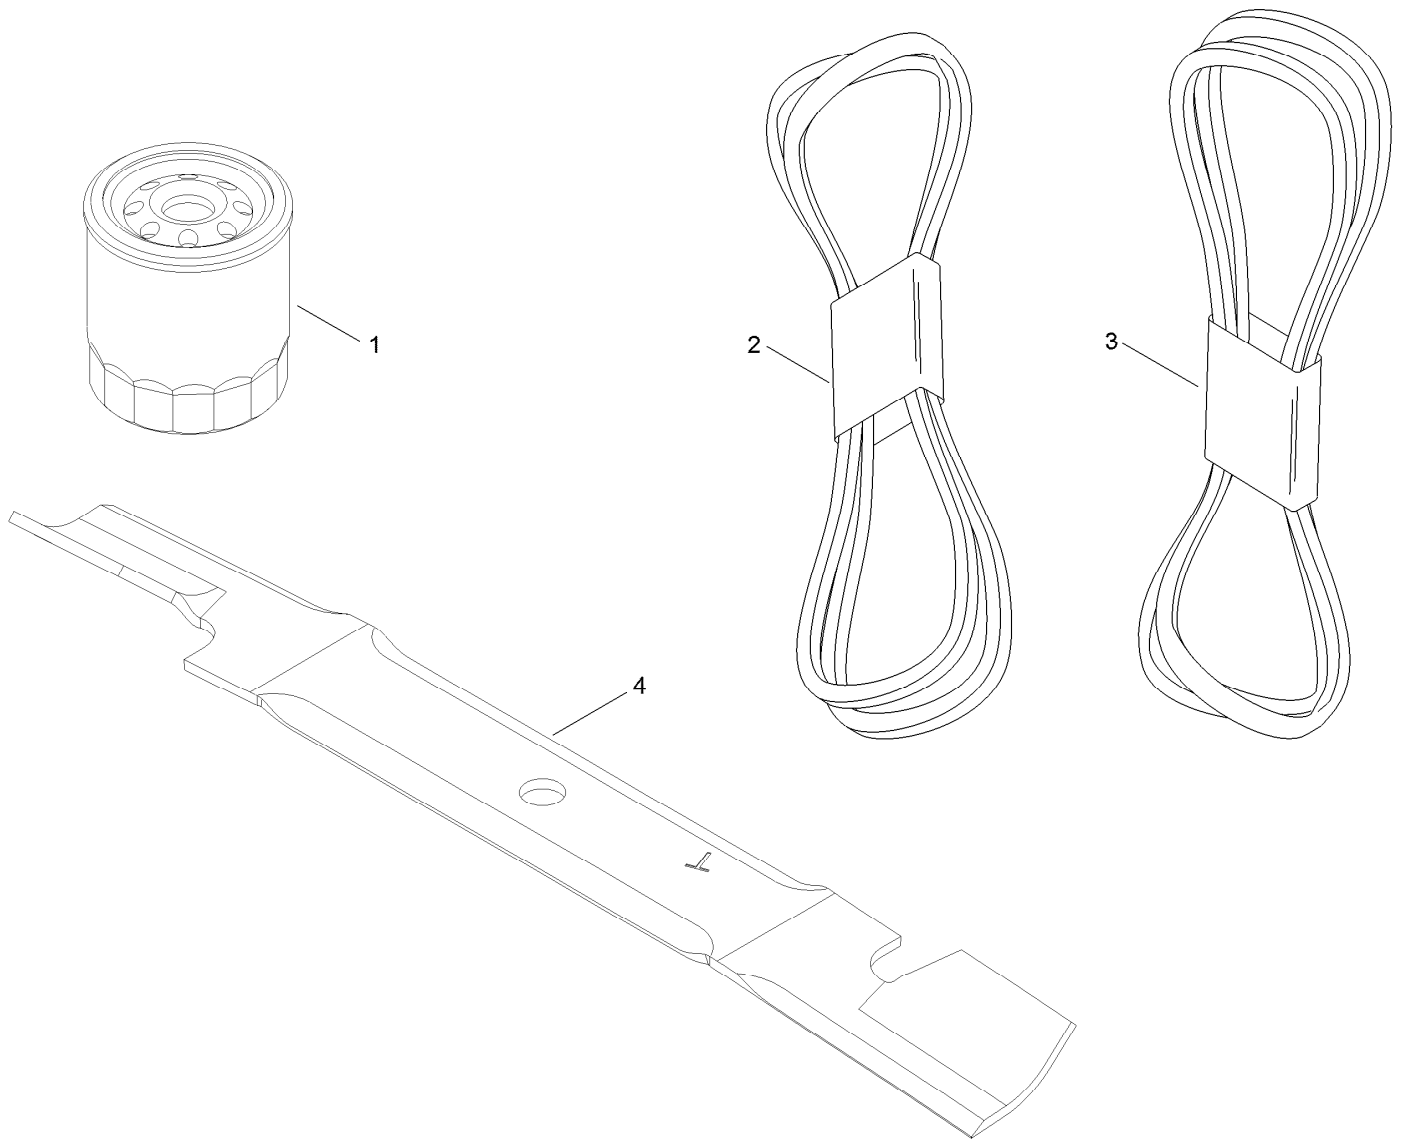

**Count on it.**

**Parts Catalog**

**MVP Filter Belt and Blade Kit**  
**TITAN® Series Riding Mower with 54in Deck**  
**Model No. 127-1629**

## MVP Filter, Belt and Blade Kit No. 127-1629

<i>Ref.</i>	<i>Part Number</i>	<i>Qty.</i>	<i>Description</i>
1	109-3321	2	Element-Oil Filter, HYD
2	115-9613	1	V-Belt
3	115-4971	1	V-Belt
4	115-9650-03	3	Blade-Hi Flo, 18.75 Inch