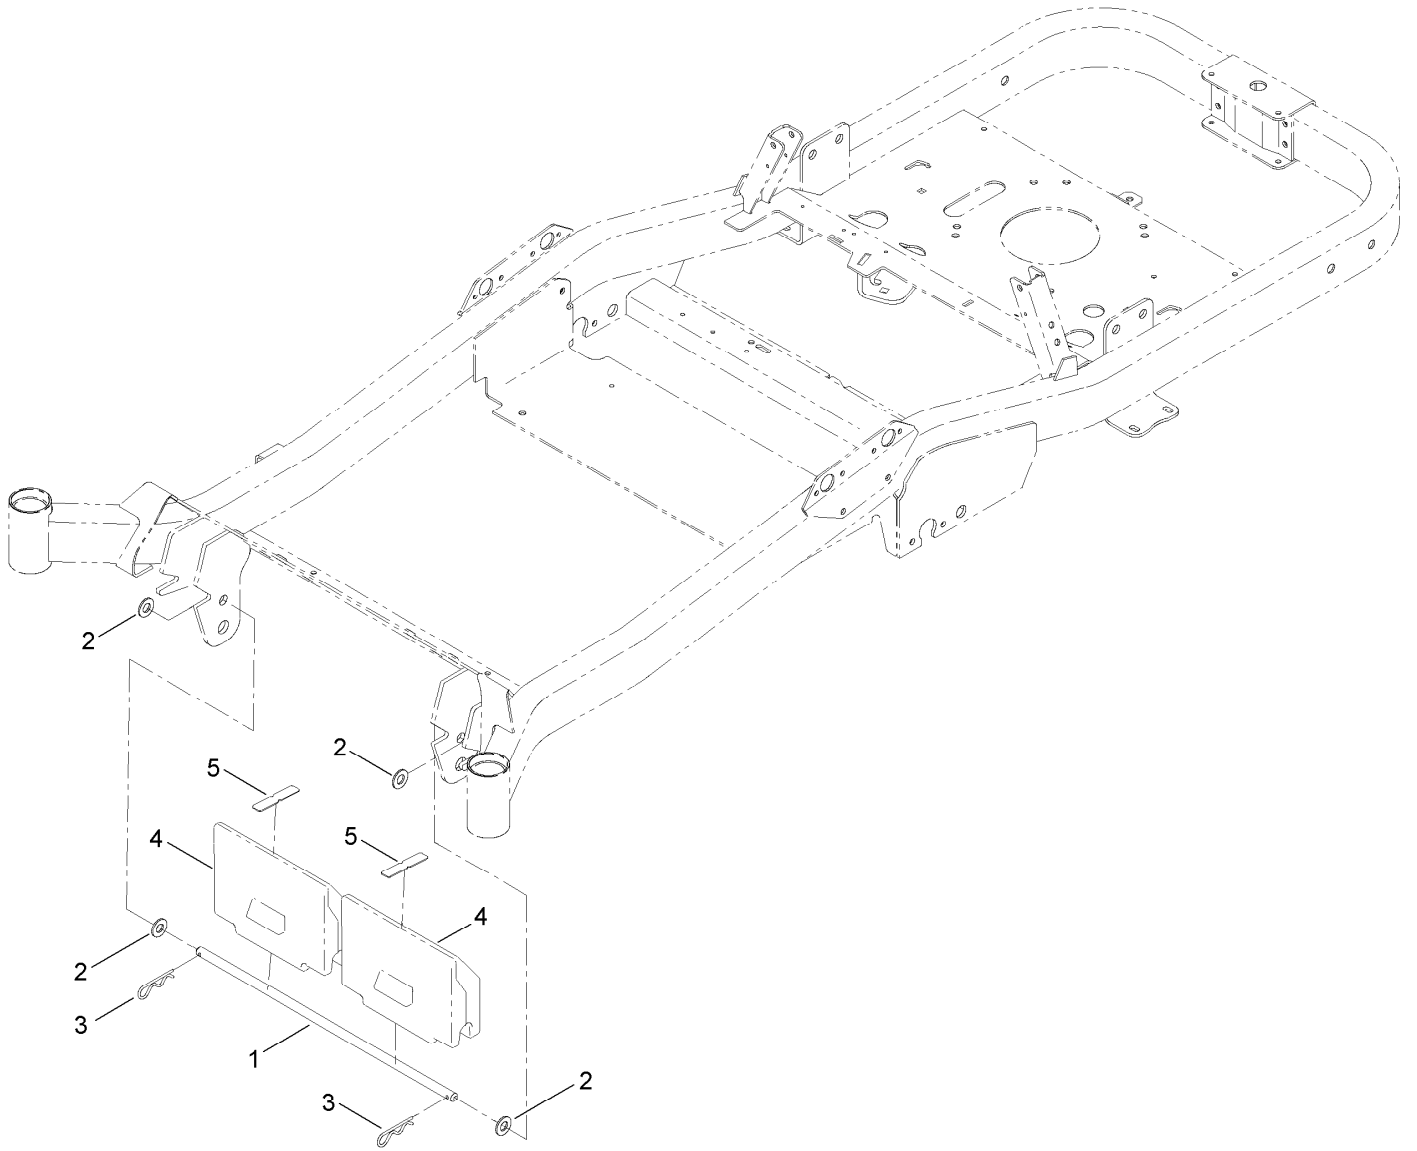

Count on it.

Parts Catalog

Front Weight Kit
TITAN Series Riding Mower
Model No. 79033

Front Weight Kit Assembly

<i>Ref.</i>	<i>Part Number</i>	<i>Qty.</i>	<i>Description</i>
1	115-5030	1	Rod-Deck, Pivot
2	3256-26	4	Washer-Flat
3	3290-355	2	Pin-Hair
4	115-9640-03	2	Weight-Bagger
5	112-4033	2	Bumper-Pad