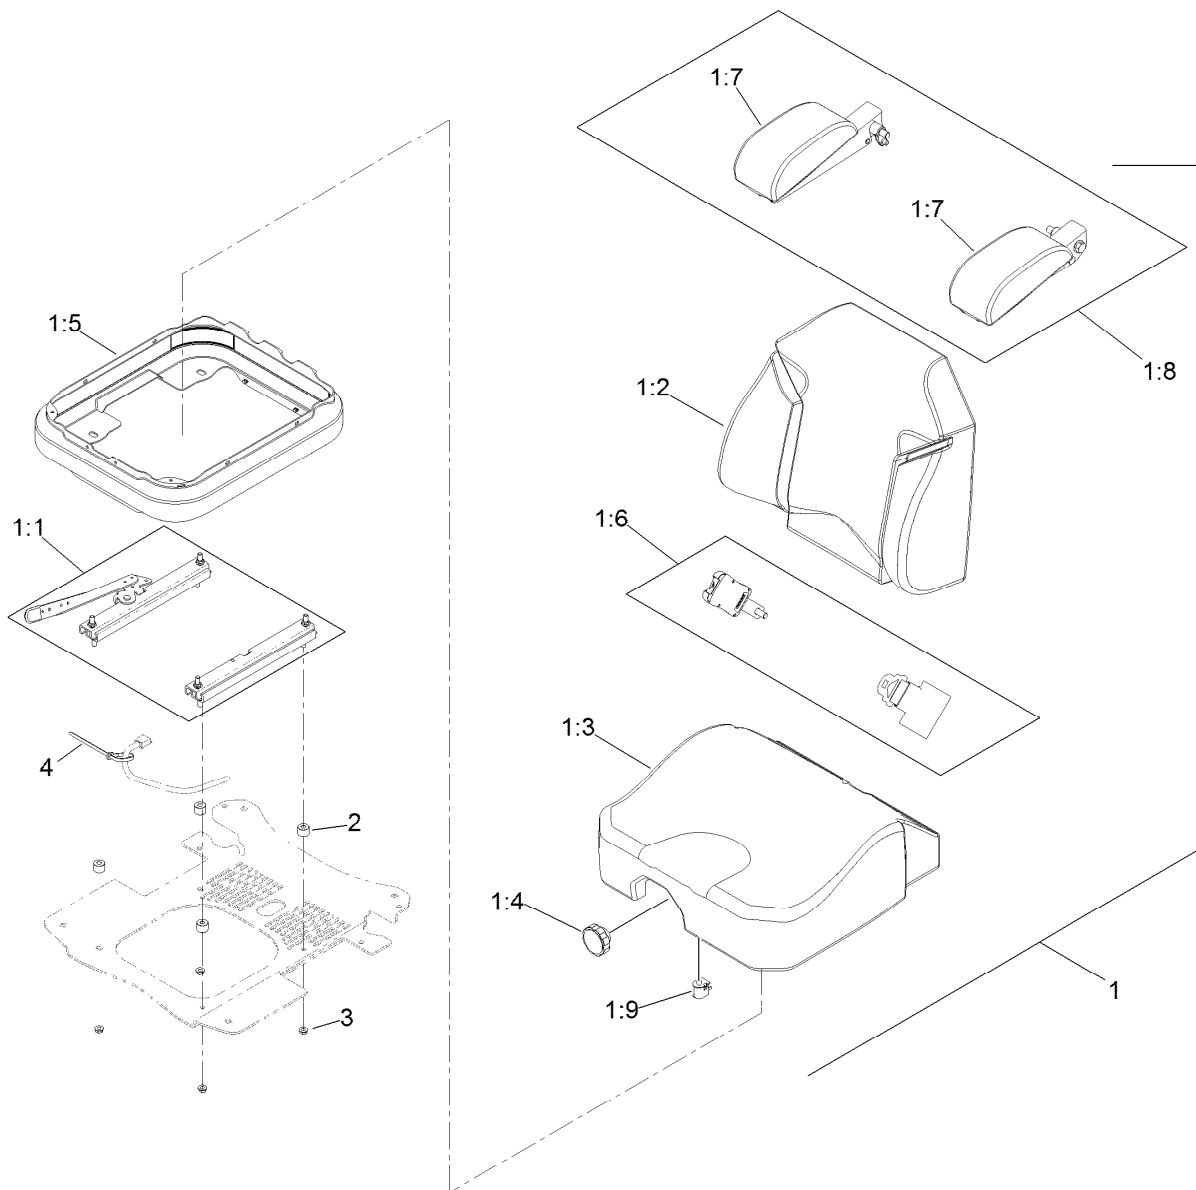

Count on it.

Parts Catalog

Deluxe Seat Kit
Z Master® Riding Mower
Model No. 121-7595
Model No. 78550

Deluxe Seat Kit

Ref.	Part Number	Qty.	Description
1	125-3107	1	Suspension Seat ASM
1:1	116-8910	1	Seat Track Set
1:2	125-3112	1	Cover-Back
1:3	125-3111	1	Cover-Cushion
1:4	116-5658	1	Knob-Adjuster
1:5	116-5659	1	Cover-Suspension Bellows
1:6	109-9805	1	Seat Belt Kit
1:7	125-3143	1	Arm Rest Pad Set
1:8	125-3144	1	Arm Rest Set
1:9	82-2190	1	Switch-Bail
2	116-9329	4	Spacer
3	32128-25	4	Nut-HF
4	1-303335	4	Tie-Plastic