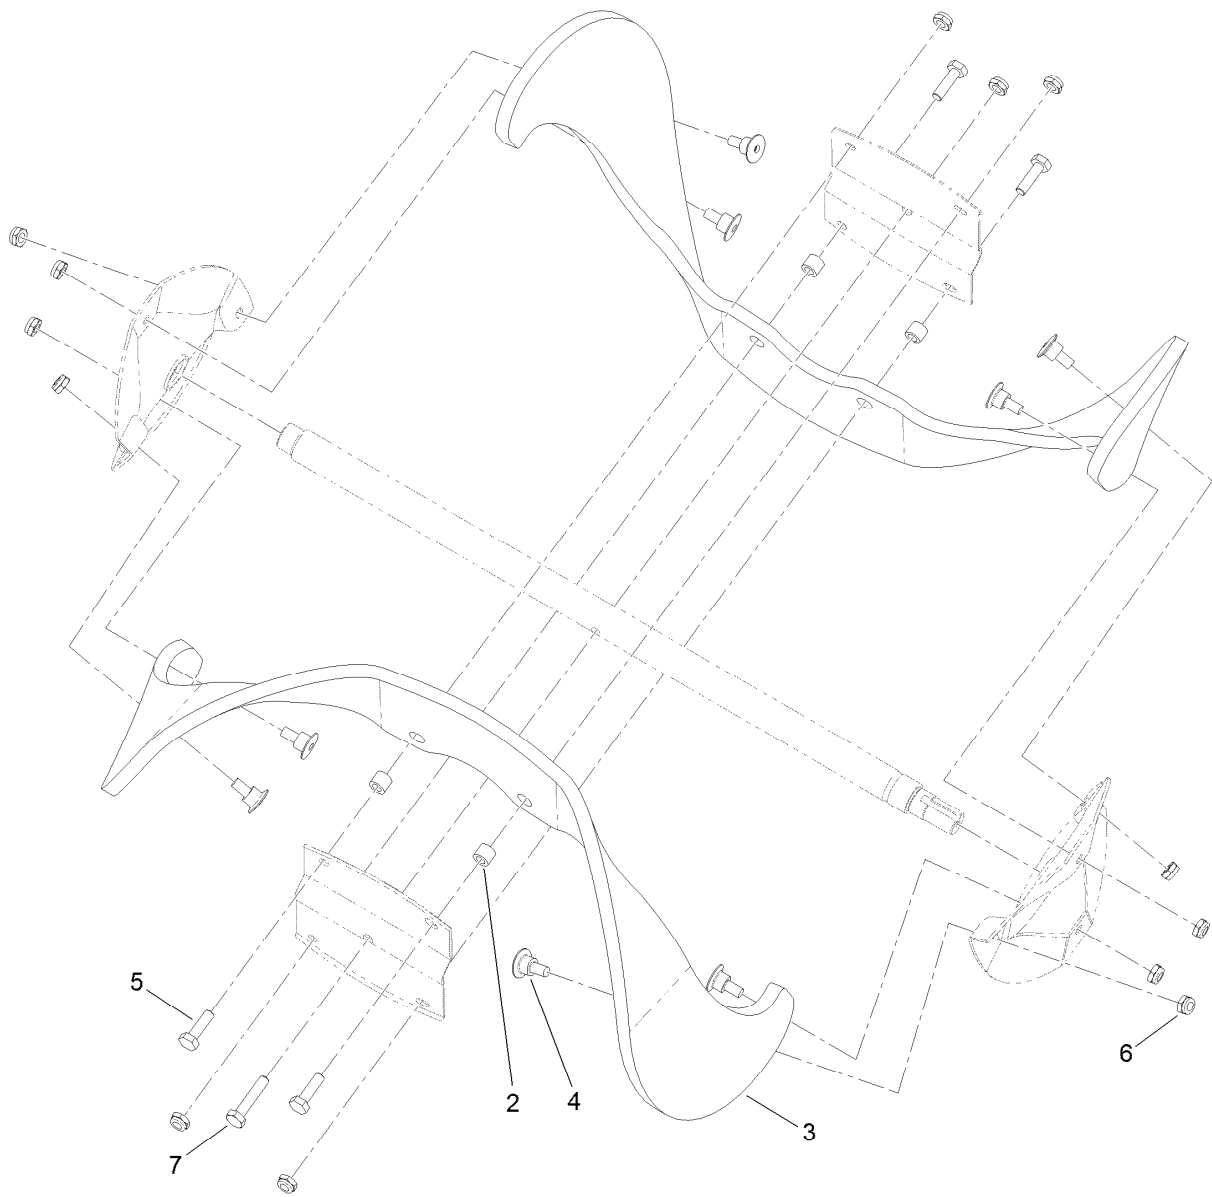

Count on it.

Parts Catalog

Long Life Rotor Blade Kit
20in or 21in Single-Stage Snowthrower
Model No. 38205

Long Life Rotor Blade Kit

<i>Ref.</i>	<i>Part Number</i>	<i>Qty.</i>	<i>Description</i>
2	66-8010	4	Spacer-Hub, Impeller
3	125-1128	2	Blade-Rotor, Thick
4	125-1122	8	Screw-Countersunk, Oval
5	321-5	4	Screw-HH
6	3296-56	13	Nut-Lock, NI
7	321-8	1	Screw-HH