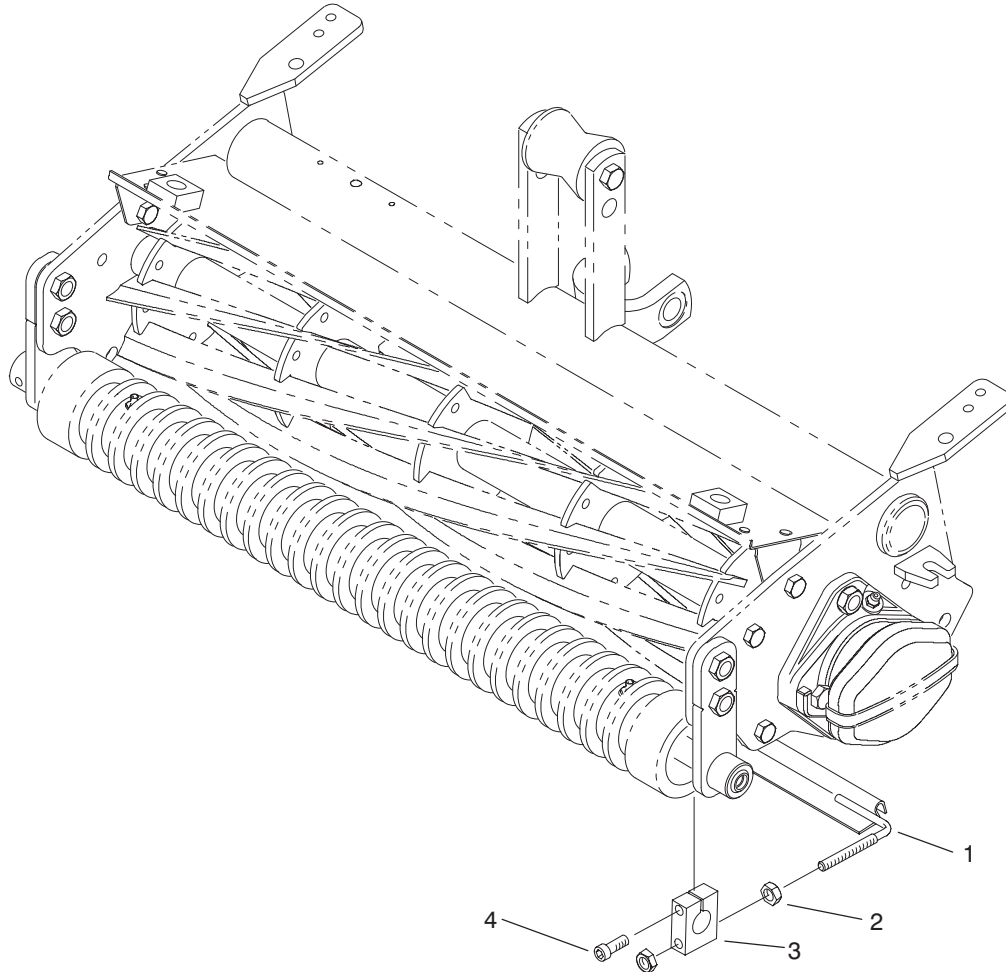

PART NO. 95-1625	PARTS CATALOG
FRONT BRUSH/SCRAPER KIT GREENSMASTER® 3200	

T-2666

FRONT BRUSH/SCRAPER KIT

Ref. No.	Part No.	Description	No. Used
1	95-5998	Asm-Scraper Brush	3
2	3219-1	Nut-Hex.	12

Ref. No.	Part No.	Description	No. Used
3	95-1619	Block-Clamp	6
4	3274-9	Screw-HSH	6