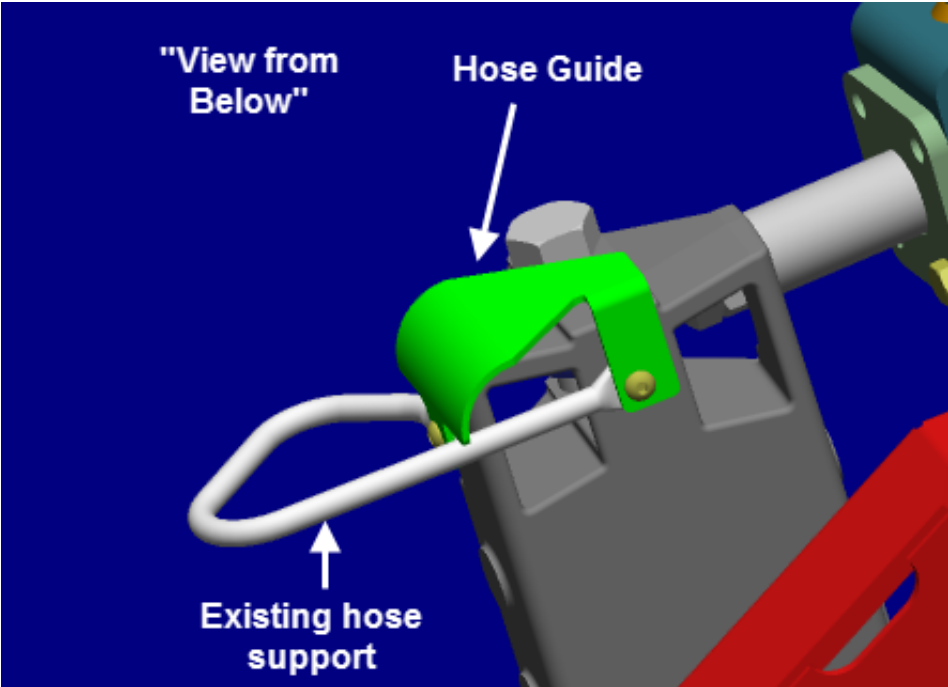

290000200-290009999

30446

310000001-311009999

30448

310000001-311009999

Situation:

Wing deck PTO hoses may rub on wing deck mount.

Instructions:

Inspect PTO hoses for signs of rubbing on the deck mount casting, and install Hose Guides (120-0480-03 RH and 120-0481-03 LH) to isolate the hoses from the wing deck casting.

If you experience any problems in installing hose guides please contact your local Toro distributor.