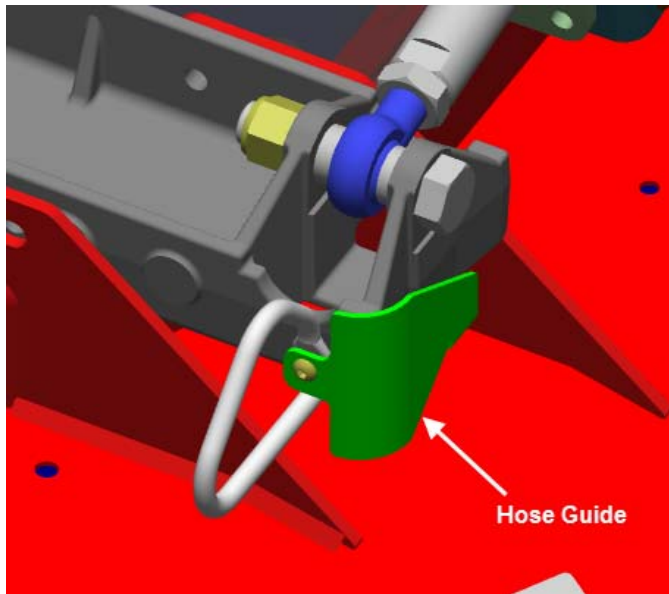

Potential PTO Hose Damage

Product: Groundsmaster® 4000

May 18, 2012

Affected Units:

Models:

Serial Numbers:

GM 4000

30412

290000200-290009999

30446

310000001-311009999

30448

310000001-311009999

Situation:

Wing deck PTO hoses may rub on wing deck mount.

Instructions:

Inspect PTO hoses for signs of rubbing on the deck mount casting, and install Hose Guides (120-0480-03 RH and 120-0481-03 LH) to isolate the hoses from the wing deck casting.

If you experience any problems in installing hose guides please contact your local Toro distributor.