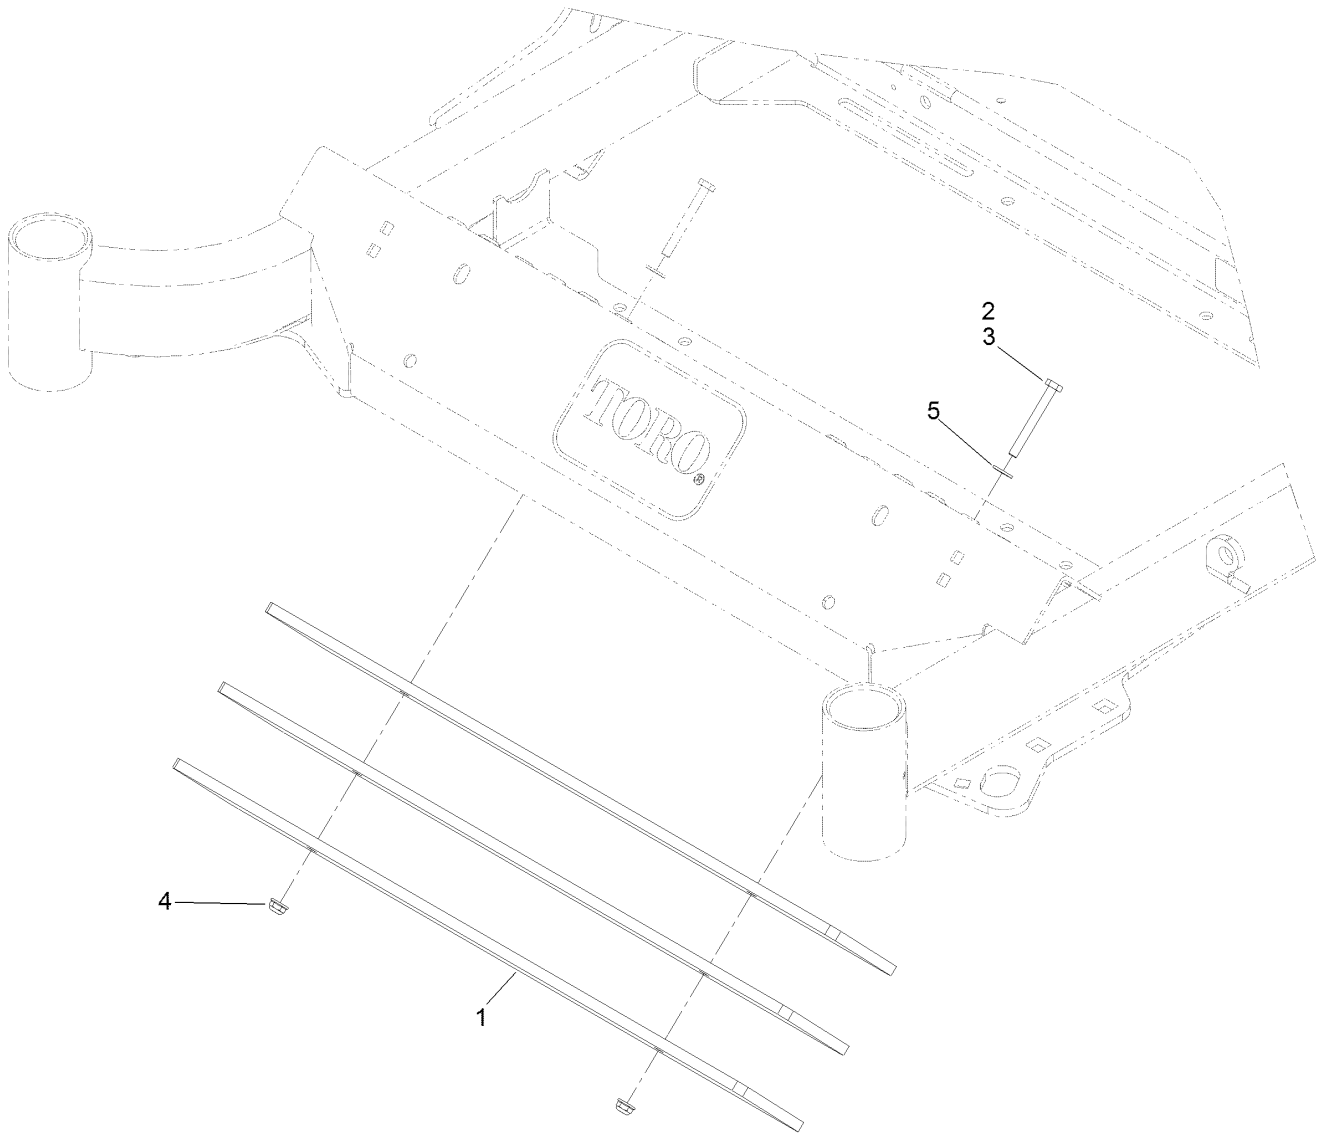

Count on it.

Parts Catalog

Weight Kit

Z 2000 Series Riding Mower

Model No. 121-7576

Weight Kit No. 121-7576

<i>Ref.</i>	<i>Part Number</i>	<i>Qty.</i>	<i>Description</i>
1	121-4773-01	3	Weight
2	321-18	2	Screw-HH
3	321-37	2	Screw-HH
4	104-7201	2	Nut-HF
5	3256-22	2	Washer-Flat