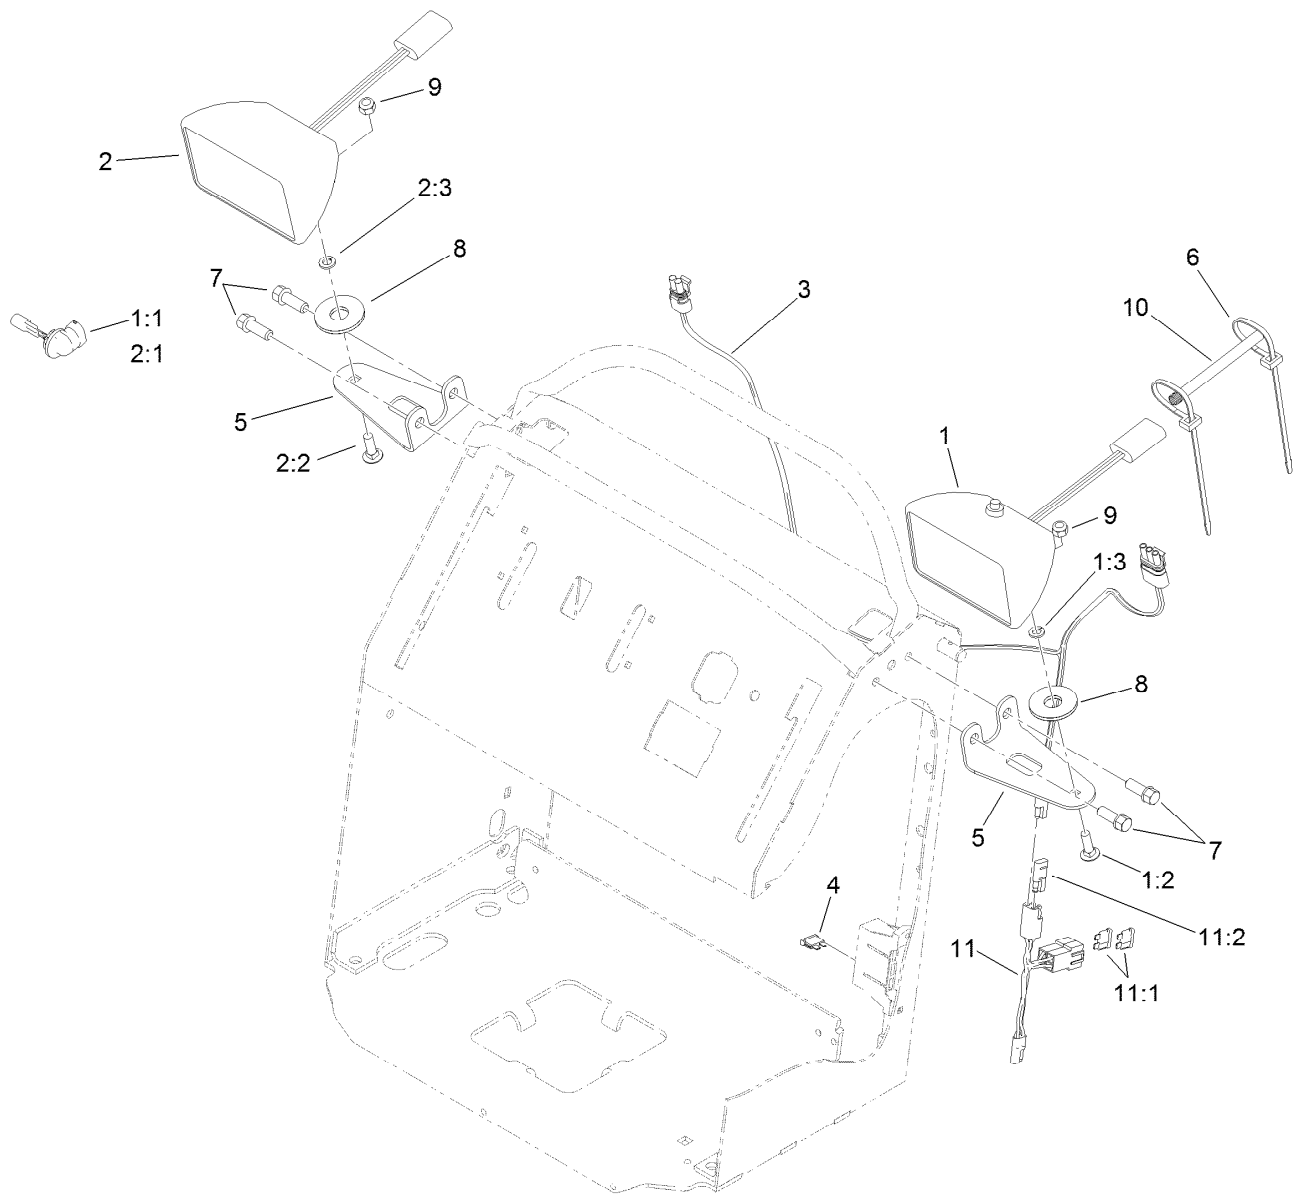

Count on it.

Parts Catalog

Light Kit
GrandStand® Mower
Model No. 114-3505

Light Assembly No. 114-3505

<i>Ref.</i>	<i>Part Number</i>	<i>Qty.</i>	<i>Description</i>	<i>Ref.</i>	<i>Part Number</i>	<i>Qty.</i>	<i>Description</i>
1	94-9023	1	Lamp W/Switch	5	117-0529-03	2	Bracket-Mount, Light
1:1	95-0909	1	Lamp-12 Volt	6	614249	8	Tie-Cable
1:2	3230-28	1	Screw-CARR	7	92-1624	4	Screw-HWH
1:3	3253-33	1	Washer-Lock	8	114-0463	2	Washer-Friction, Composite
2	94-9024	1	Lamp ASM	9	3296-72	2	Nut-Lock, NI
2:1	95-0909	1	Lamp-12 Volt	10	114-3597	2	Tube-Convoluted
2:2	3230-28	1	Screw-CARR	11	121-5988	1	Harness-Wire, Fan/Light
2:3	3253-33	1	Washer-Lock	11:1	218-578	2	Fuse-Blade, 10 Amp
3	114-3508	1	Harness-Wire	11:2	116-0053	1	Cap-Plug
4	109355	1	Fuse-Blade, 15 Amp				