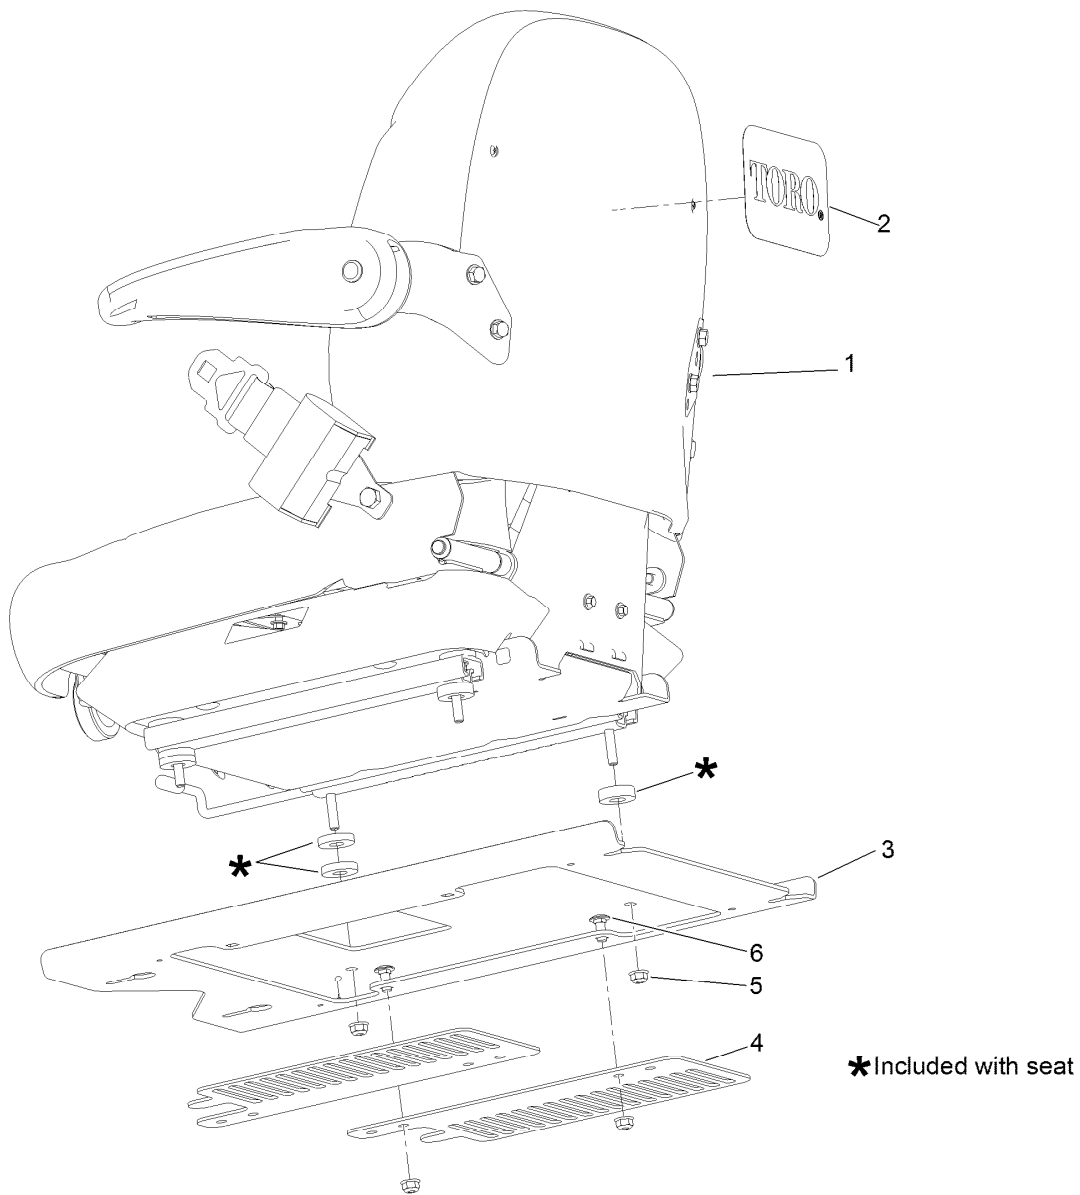

**Count on it.**

**Parts Catalog**

**Deluxe Seat Kit**

**Z Master® 2000 Series Riding Mower**

**Model No. 121-4812**

## Deluxe Seat Kit No. 121-4812

<i>Ref.</i>	<i>Part Number</i>	<i>Qty.</i>	<i>Description</i>
1	116-3998	1	Deluxe Seat ASM
2	99-4693	1	Decal
3	121-4808-03	1	Seat Mount Bracket ASM
4	121-4813-03	2	Plate-Cover, Fan
5	104-8300	8	Nut-Flange, NI
6	3230-23	4	Screw-CARR

## Seat Assembly No. 116-3998

Ref.	Part Number	Qty.	Description
1	116-0333	1	Seat Track Kit
2	107-1881	1	Knob Kit
3	107-1882	1	Back Cushion Kit
4	107-1883	1	Bottom Cushion Kit
5	107-1885	1	Weight Indicator Kit
6	82-2190	1	Switch-Bail
7	107-1887	1	Pad-Armrest
8	109-3343	1	Spring And Saddle Kit
9	109-3344	1	Back Panel Kit
10	109-3345	1	Weight Adjust Kit
11	116-0998	1	Shock Absorber Kit
12	116-0751	1	Seat Belt Kit (Short)