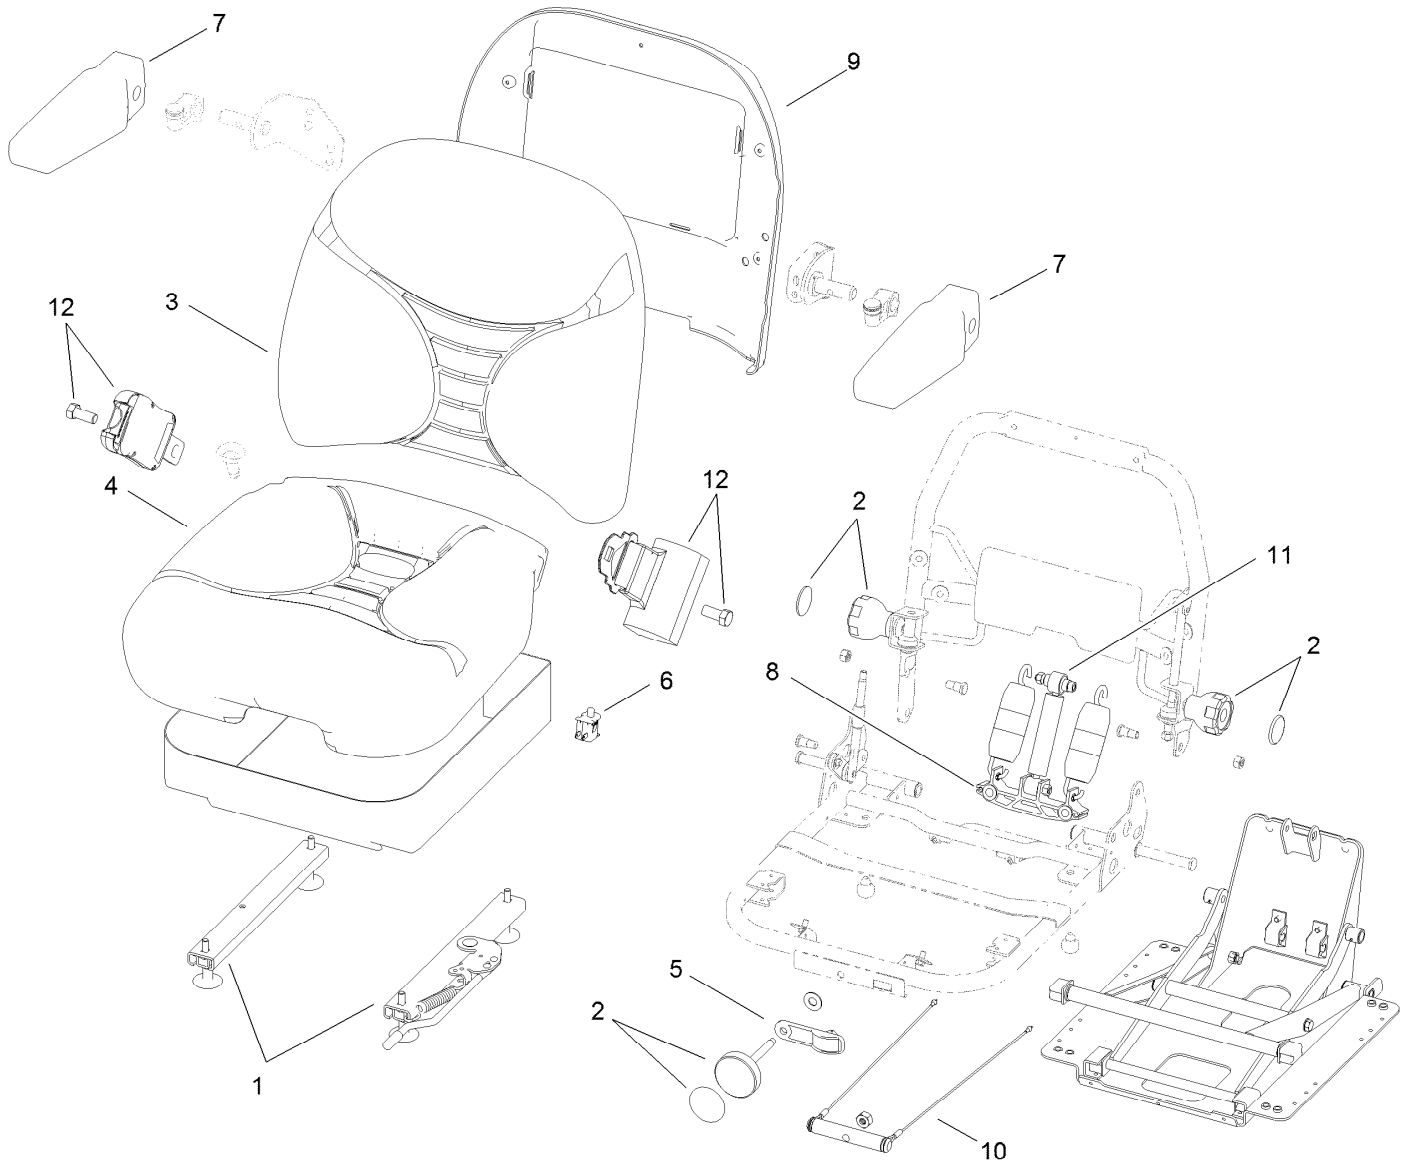

**Count on it.**

**Parts Catalog**

**Deluxe Seat Kit**

**Z Master® 2000 Series Riding Mower**

**Model No. 121-4812**

## Deluxe Seat Kit No. 121-4812

<i>Ref.</i>	<i>Part Number</i>	<i>Qty.</i>	<i>Description</i>
1	116-3998	1	Deluxe Seat ASM
2	99-4693	1	Decal
3	121-4808-03	1	Seat Mount Bracket ASM
4	121-4813-03	2	Plate-Cover, Fan
5	104-8300	8	Nut-Flange, NI
6	3230-23	4	Screw-CARR

## Seat Assembly No. 116-3998

Ref.	Part Number	Qty.	Description
1	116-0333	1	Seat Track Kit
2	107-1881	1	Knob Kit
3	107-1882	1	Back Cushion Kit
4	107-1883	1	Bottom Cushion Kit
5	107-1885	1	Weight Indicator Kit
6	82-2190	1	Switch-Bail
7	107-1887	1	Pad-Armrest
8	109-3343	1	Spring And Saddle Kit
9	109-3344	1	Back Panel Kit
10	109-3345	1	Weight Adjust Kit
11	116-0998	1	Shock Absorber Kit
12	116-0751	1	Seat Belt Kit (Short)