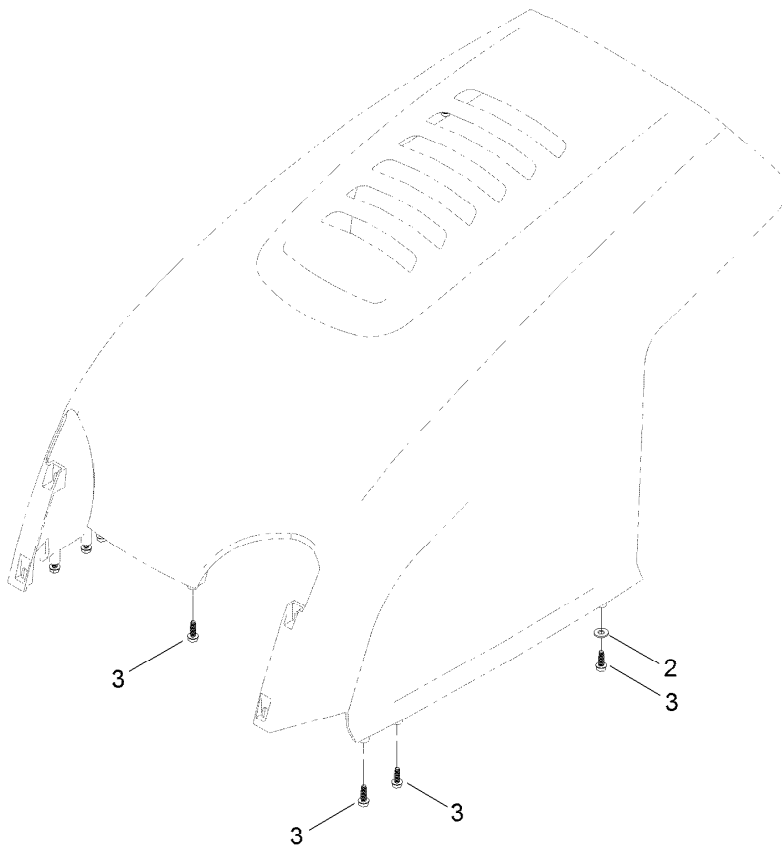

**Count on it.**

**Parts Catalog**

**Replacement Hood Kit**

**XLS Lawn Tractor**

**Model No. 121-4011**

## Hood Replacement Kit Assembly No. 121-4011

<i>Ref.</i>	<i>Part Number</i>	<i>Qty.</i>	<i>Description</i>
2	3256-22	2	Washer-Flat
3	121-3998	12	Screw-Self Tapping