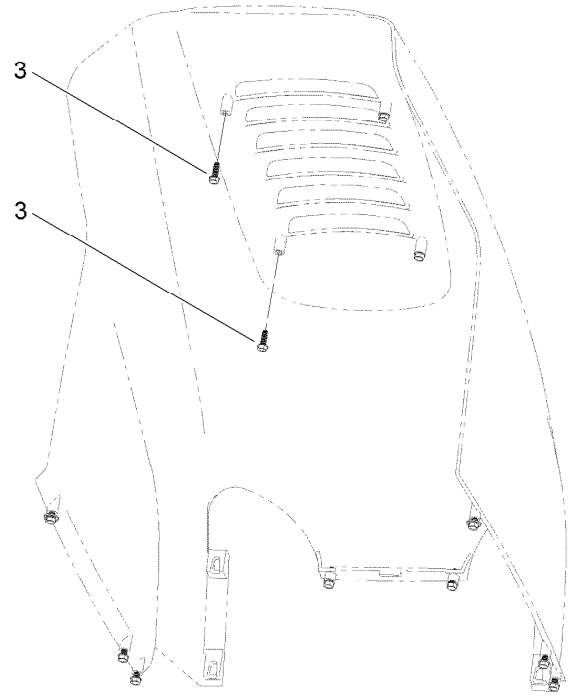

**Count on it.**

**Parts Catalog**

**Replacement Hood Kit**

**XLS Lawn Tractor**

**Model No. 121-4011**

## Hood Replacement Kit Assembly No. 121-4011

<i>Ref.</i>	<i>Part Number</i>	<i>Qty.</i>	<i>Description</i>
2	3256-22	2	Washer-Flat
3	121-3998	12	Screw-Self Tapping