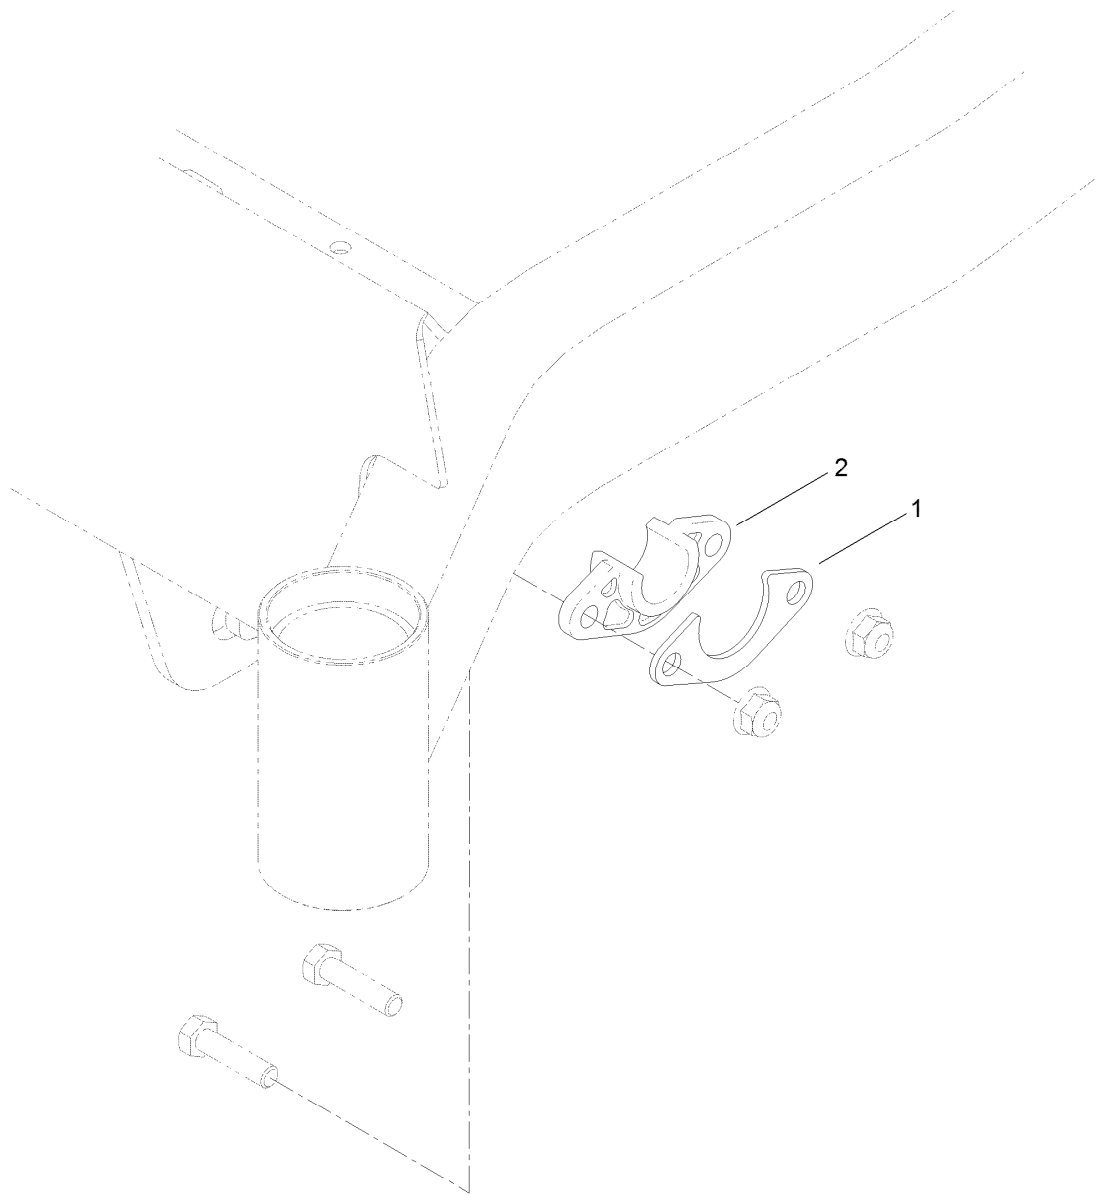

Count on it.

Parts Catalog

Deck Hanger Kit

**2011 and Before TITAN ZX/MX
Zero-Turn-Radius Riding Mower**

Model No. 121-5747

Deck Hanger Kit Assembly No. 121-5747

| <i>Ref.</i> | <i>Part Number</i> | <i>Qty.</i> | <i>Description</i> |
|-------------|--------------------|-------------|--------------------|
| 1 | 116-2887 | 4 | Gusset-Deck Lift |
| 2 | 115-5065 | 4 | Bushing-Flange |