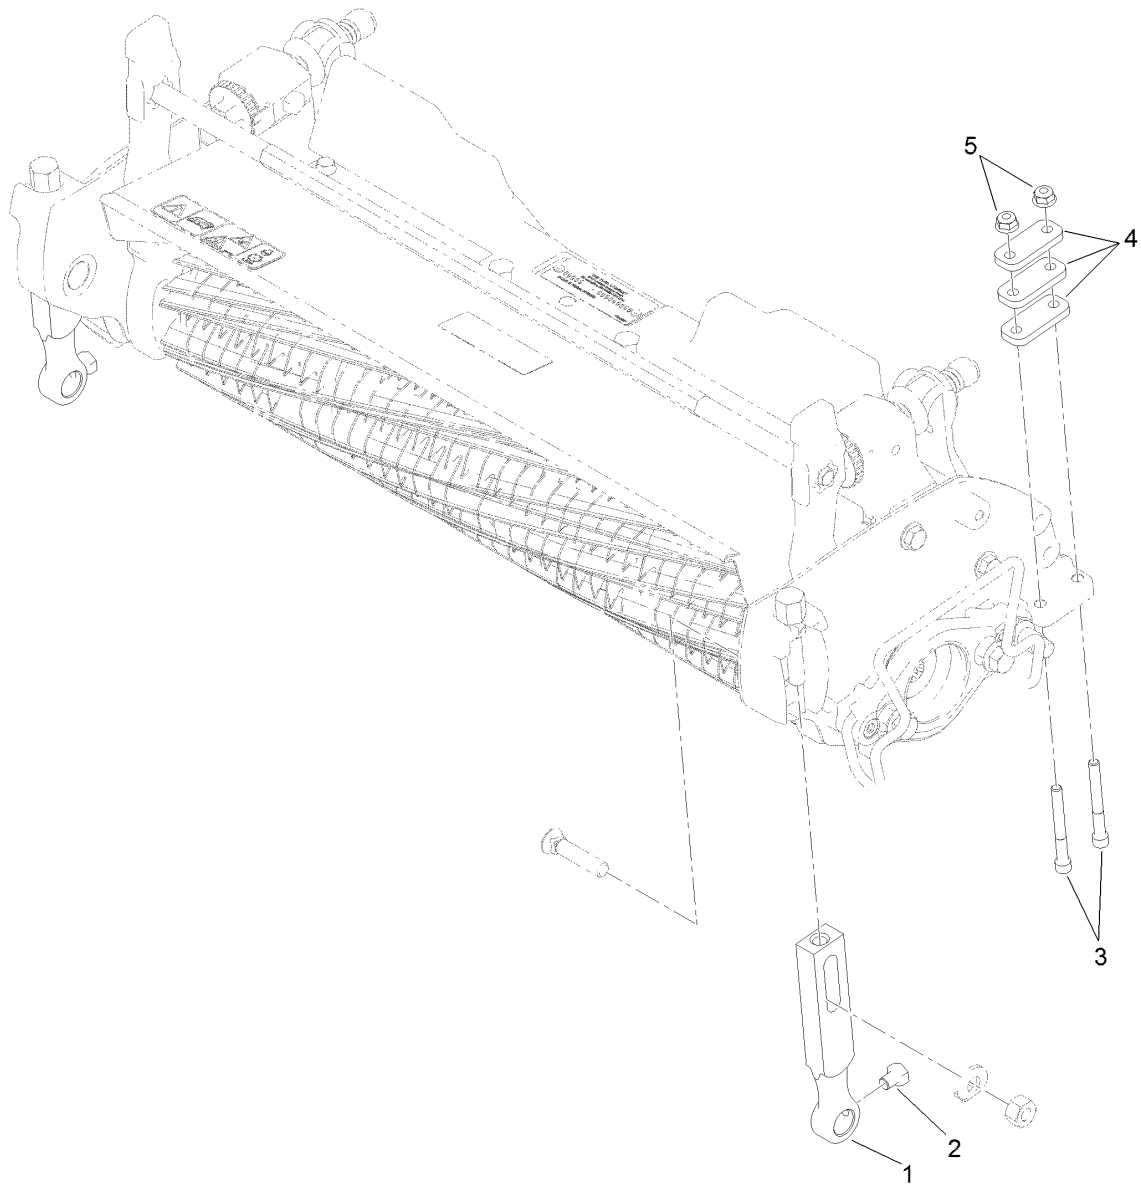

**Count on it.**

**Parts Catalog**

**High Height-of-Cut Kit**  
**Greensmaster® DPA Reel Mowers**  
Model No. 120-9600

## High Height-of-Cut Assembly No. 120-9600

<i>Ref.</i>	<i>Part Number</i>	<i>Qty.</i>	<i>Description</i>
1	120-9601	2	Arm-HOC, Extender
2	119-4067	2	Screw-HH
3	3274-54	4	Screw-HSH
4	119-4165	6	Shim-Height, Roller
5	119-4040	4	Nut-Flange, NI